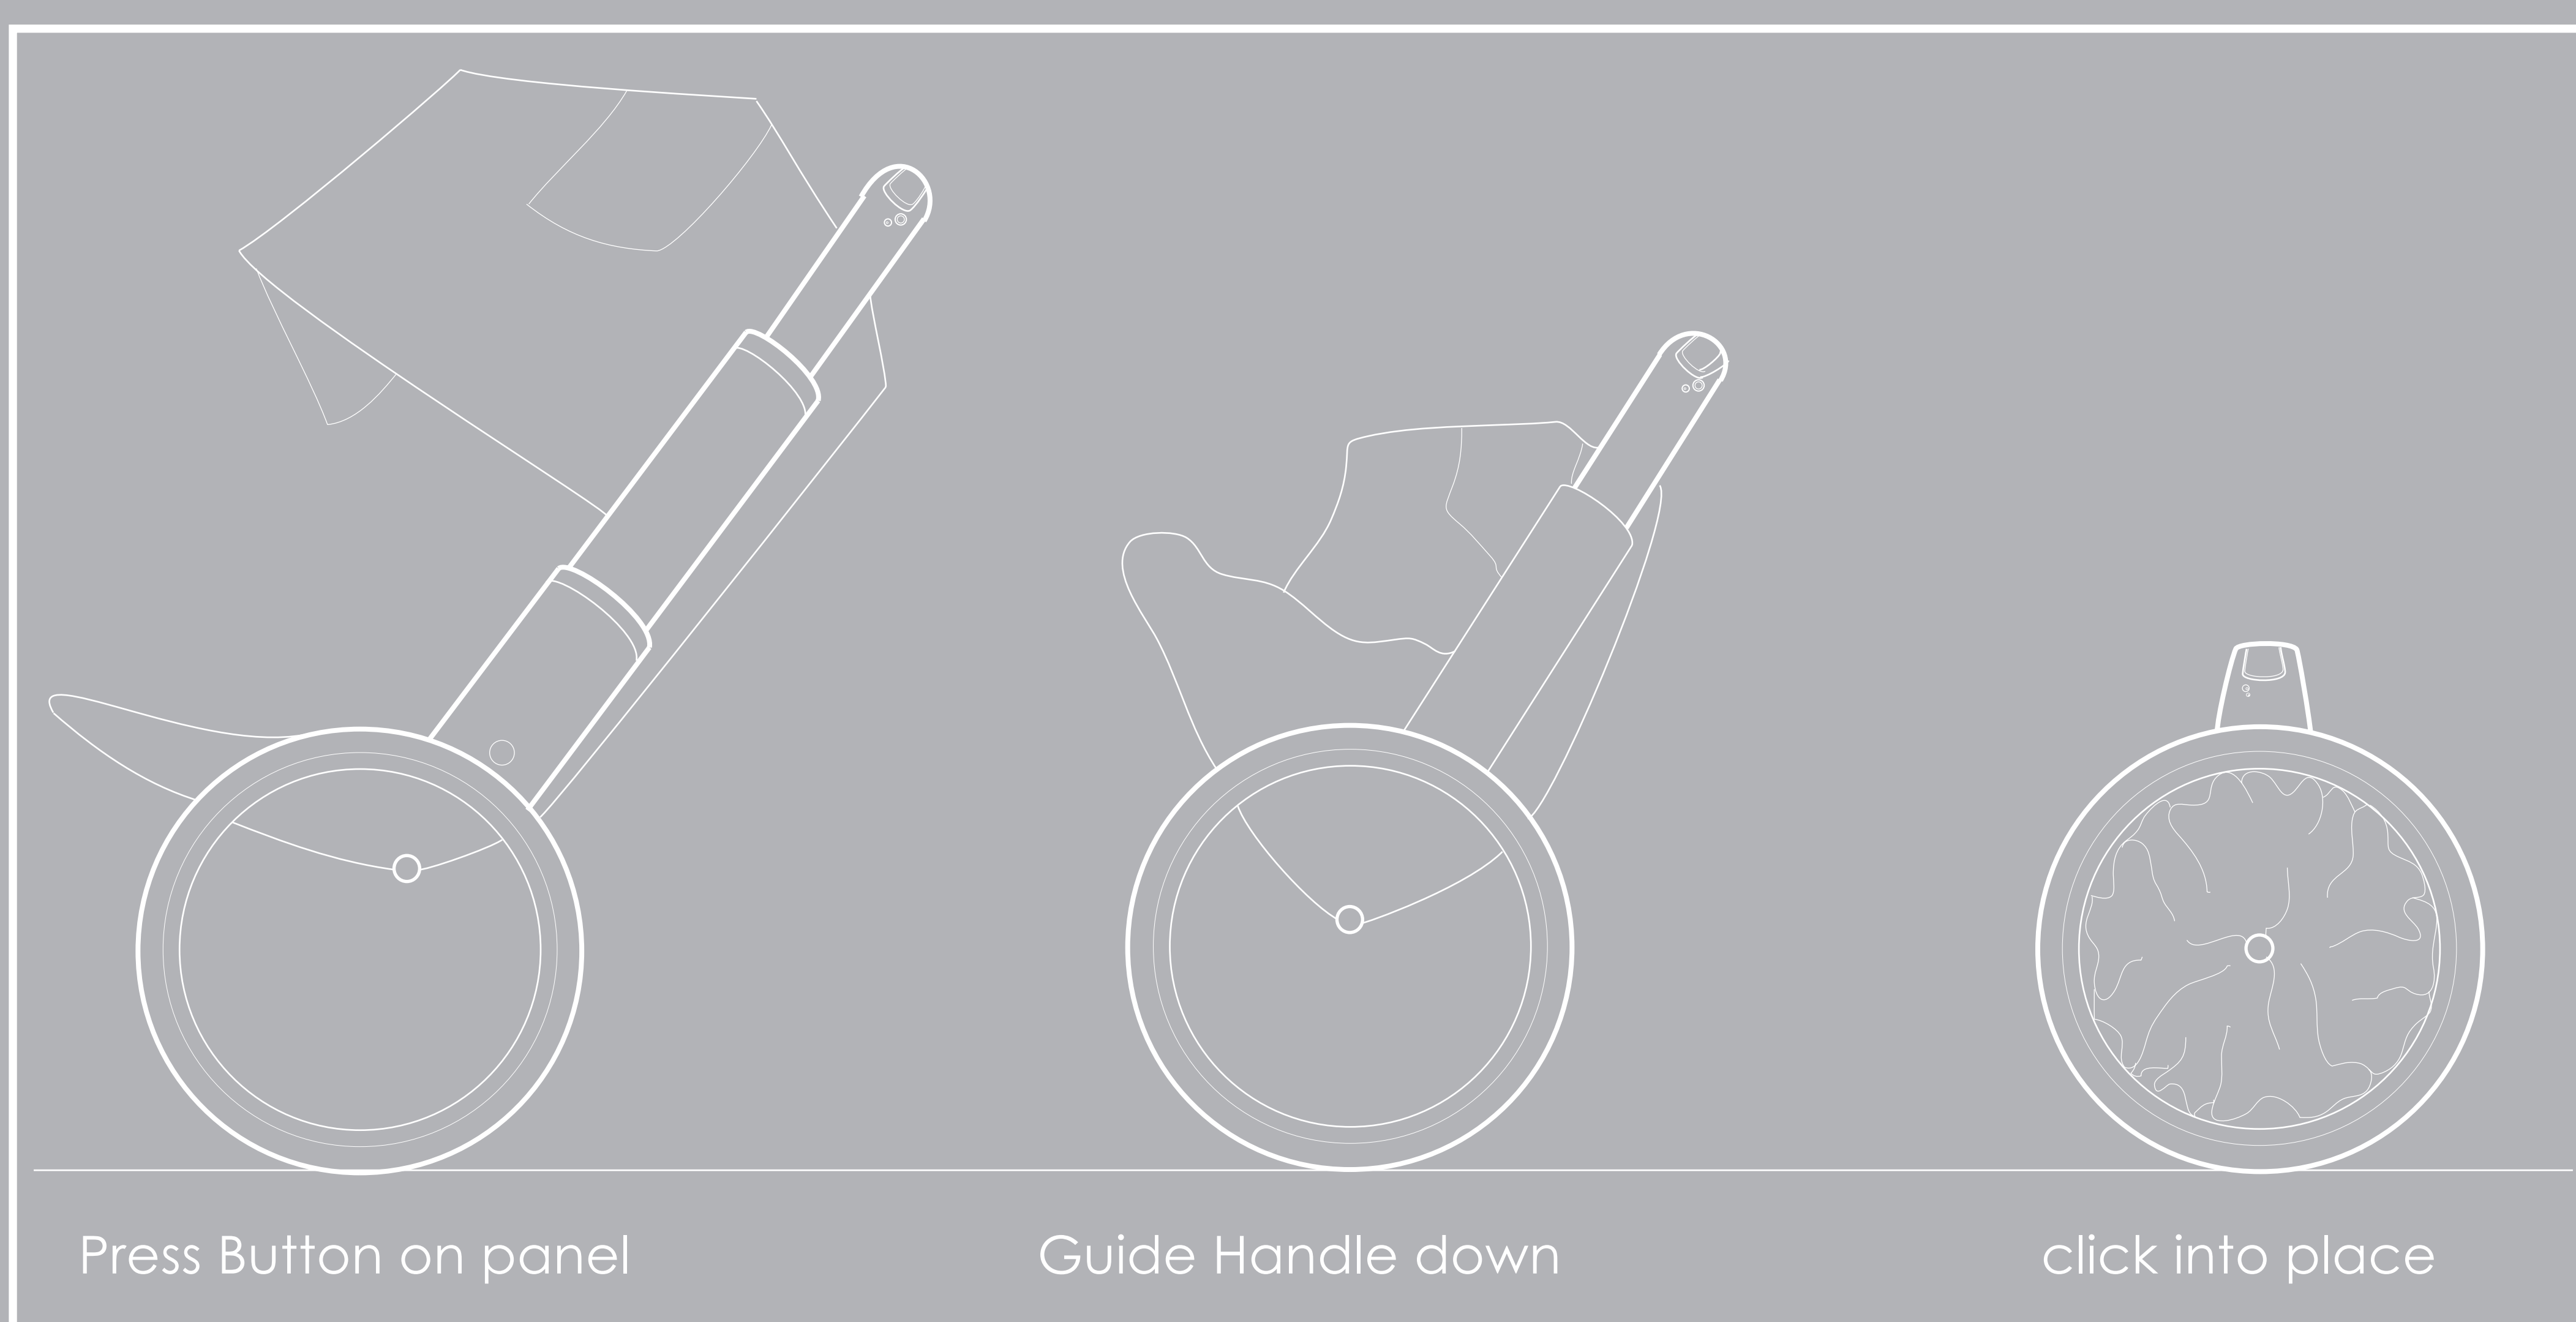

laura hulse

ba(hons)

UL.TRA

For Baby's Ultimate Travel Experience

UL.TRA is a future concept Travel system with a twist, its ability to fold into a small bag makes travelling with your baby easy and stress free. Its **carbon fibre structure** allows for light weight carrying, whilst its memory shape polymer seating unit allows for maximum folding ability.

Easy-Fold

With its light weight structure made from carbon fibre tubing and flexible shape memory polymer seating unit the pushchair takes seconds to fold. Push the handle down and watch it roll.

Intelligence

The travel system is equipped with state of the art artificial intelligence that allows you to virtually interact with many options that monitor your baby. Choose from terrain wheel control to diaper change alerts. Each option allows you to closely monitor your child to keep them happy on your travels.