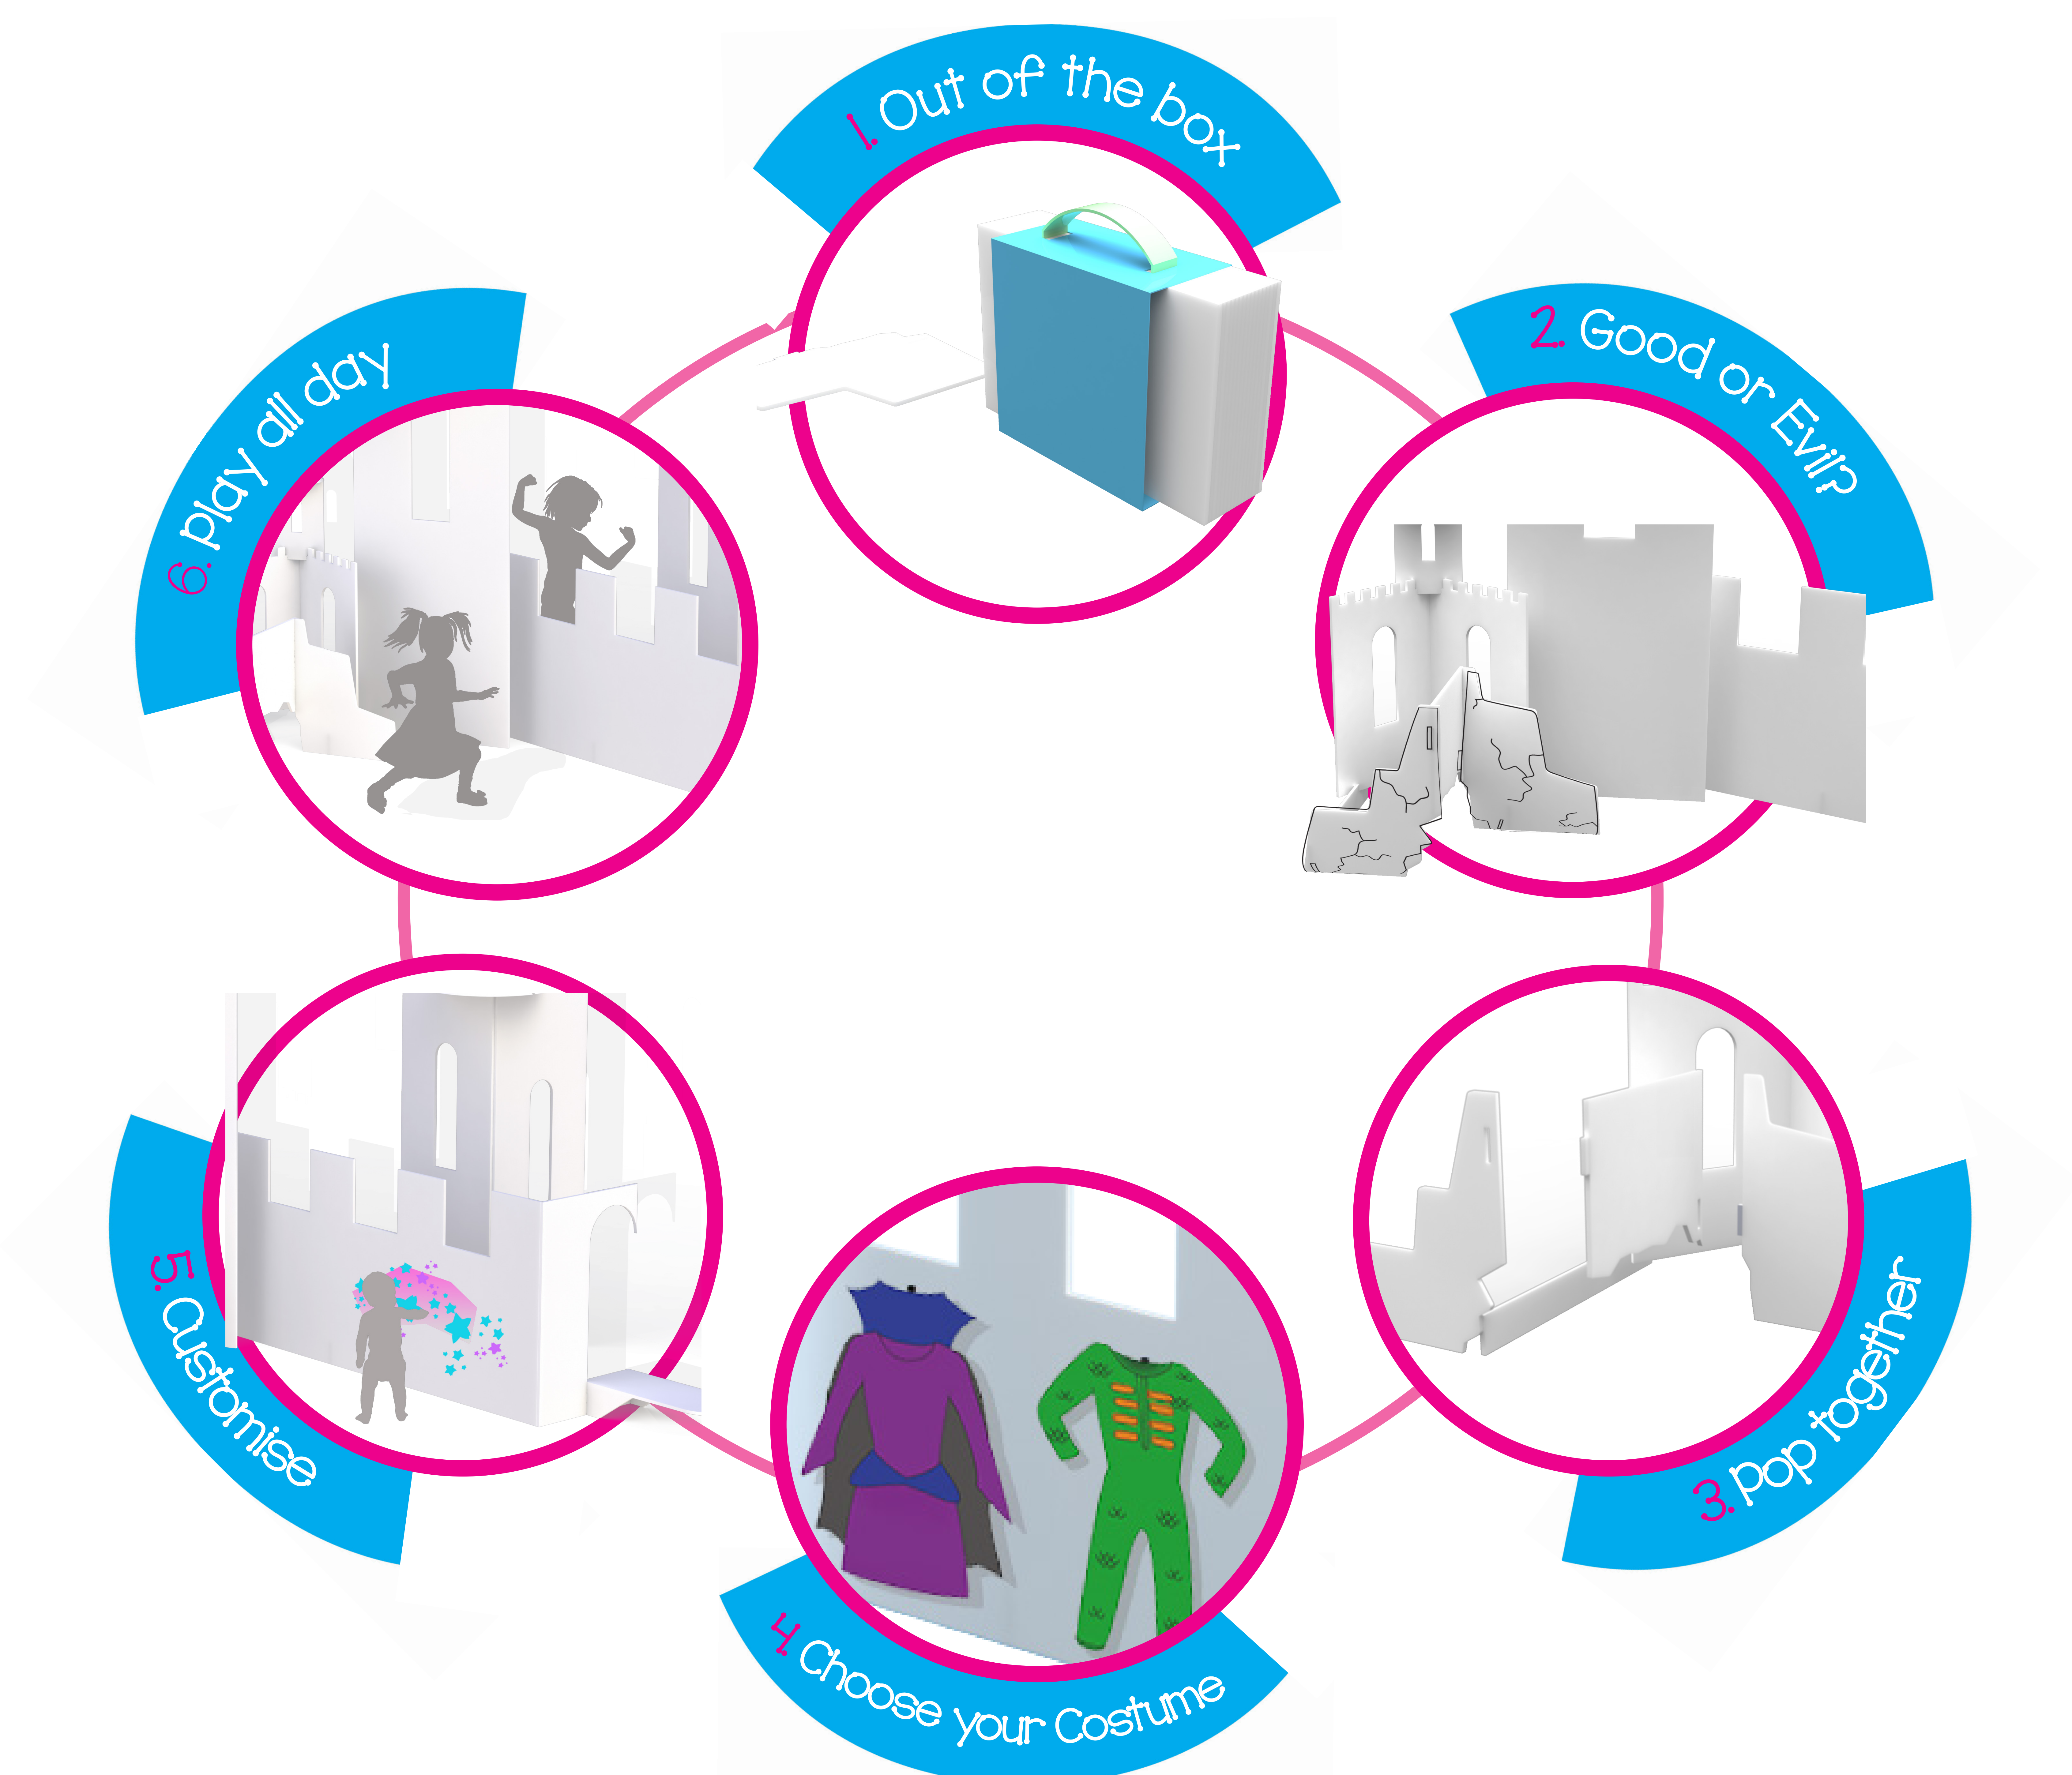

laura hulse **ba(hons)**

POP.UP!

SIMPLY POP.UP! AND PLAY!

POP.up! Is a 'customize your own' costume and scenery combination. Its unique **structure** allows kids to bring to life their play scene. A quirky combination of **construction, creativity** and **play**. Pop the pieces of card together and decorate to make your fantasy play scene then simply customize your costumes and let your imagination run wild.

PLAY OUT OF THE BOX

When playing with **POP.up!** You simply take the pieces out of the sleeve, choose your play scene, are you playing in a **fairy princess castle** or the

evil queens lair? Next build and create your play scene by simply fitting the pieces together. When you are ready **style** your play scene however

you like, colour, glitter, paint! Finally chose your **costumes**, why not pick the **scary dragon** or the **noble knight**? Finally you're ready to Imagine.

CHALLENGING THE IMAGINATION