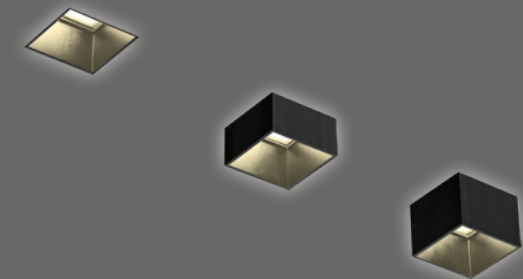

LIGHTING FIXTURES

FLUORESCENT LIGHT 24" X 24"

FLUORESCENT LIGHT 6" X 48"

FLUORESCENT LIGHT, EXP. BULB (SINGLE)

DOWNLIGHT

PENDANT LIGHT

WALL SCONCE

TRACK LIGHT

MOVE IT SQUARE LED BY XAL

LED SURFACE MOUNTED FIXTURE

CEILING USED IN BAR & GRILL
 '1100 CROSS PIECE GRILL' BY 9WOOD
 NOTE: ALL WOOD IS FSC-CERTIFIED

SECTION OF '1100 CROSS PIECE GRILL' BY 9WOOD

'MOVE IT' SQUARE LED LIGHTS
 BY XAL

DETAILS OF 'MOVE IT' SQUARE LED LIGHTS
 BY XAL