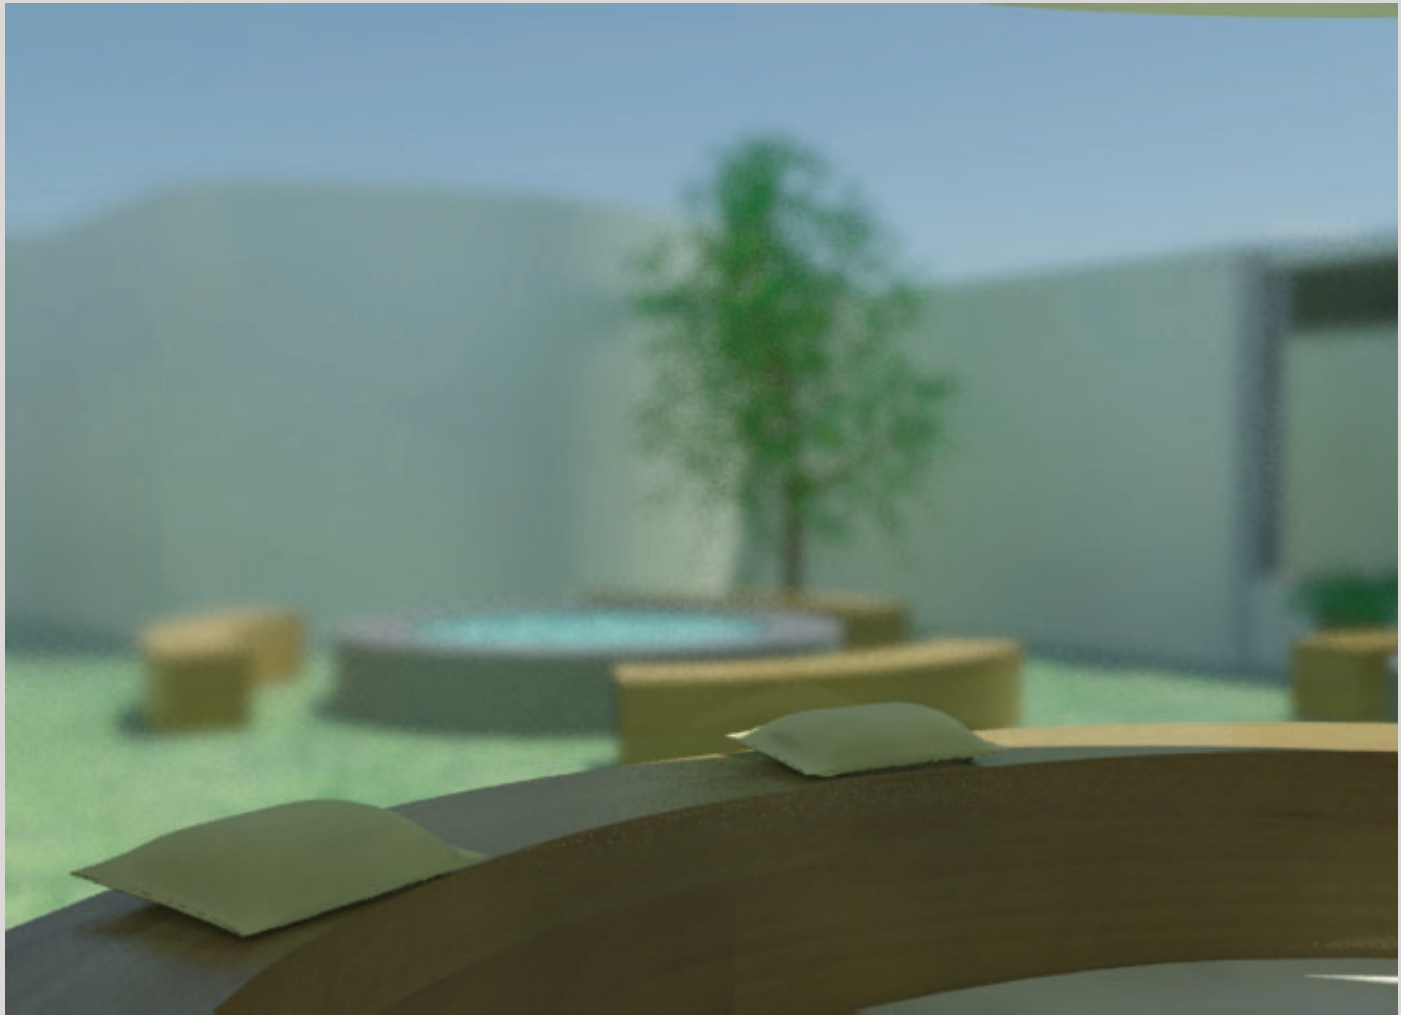

## LOBBY

Two long water features are a central focal point in the lobby that overlook the healing garden.

CERAMIC STONE  
COVERS PONDS  
IN LOBBY

RIVA CHAIR  
BY NEMSCHOFF

RIVA CHAIR UPHOSTERY  
BY KNOLL TEXTILES