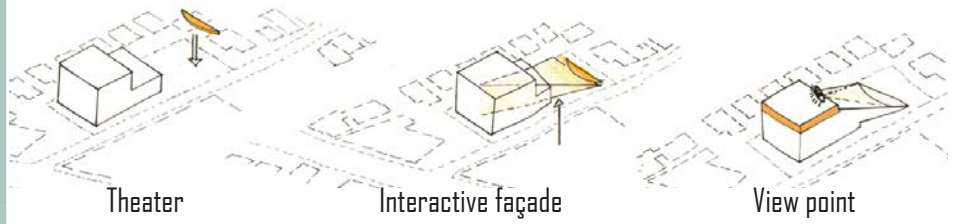

STACKING AND VISUAL APPROACH DIAGRAM

Conceptually Driven
 41°N 82°W
 Zone 5(A) : Cool-Humid

High: 58.9 °F 14.9 °C
 Low: 38.6 °F 3.7 °C

DISPLAY AND MOTION

GORDON SQUARE ARTS DISTRICT. CLEVELAND, OH

FITNESS AND ART AS ECONOMIC AGENT / ART > \$

BUILDING AS STAGE DIAGRAM

EXTERIOR VIEW FROM STAGE TO BUILDING

REC CENTER

[Professor McKeown]
 2nd Year Design Studio | Spring 2012]