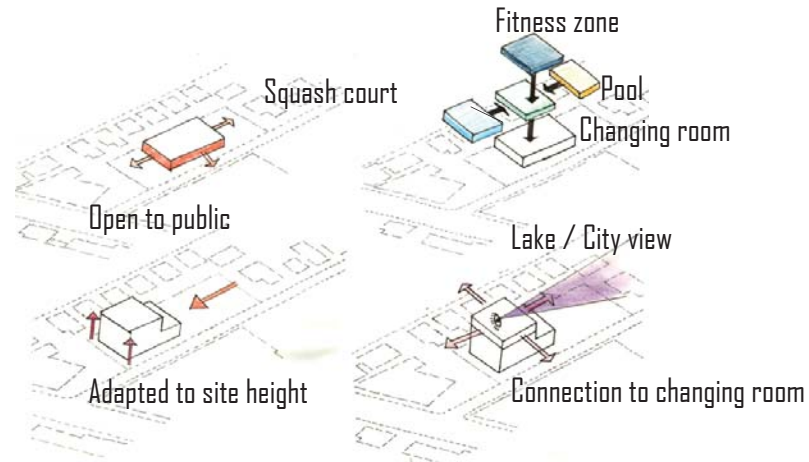

STACKING AND VISUAL APPROACH DIAGRAM

Conceptually Driven
 41°N 82°W
 Zone 5(A) : Cool-Humid

High: 58.9 °F 14.9 °C
 Low: 38.6 °F 3.7 °C

DISPLAY AND MOTION

GORDON SQUARE ARTS DISTRICT. CLEVELAND, OH

FITNESS AND ART AS ECONOMIC AGENT / ART > \$

BUILDING AS STAGE DIAGRAM

EXTERIOR VIEW FROM STAGE TO BUILDING

REC CENTER

[Professor McKeown]
 2nd Year Design Studio | Spring 2012]