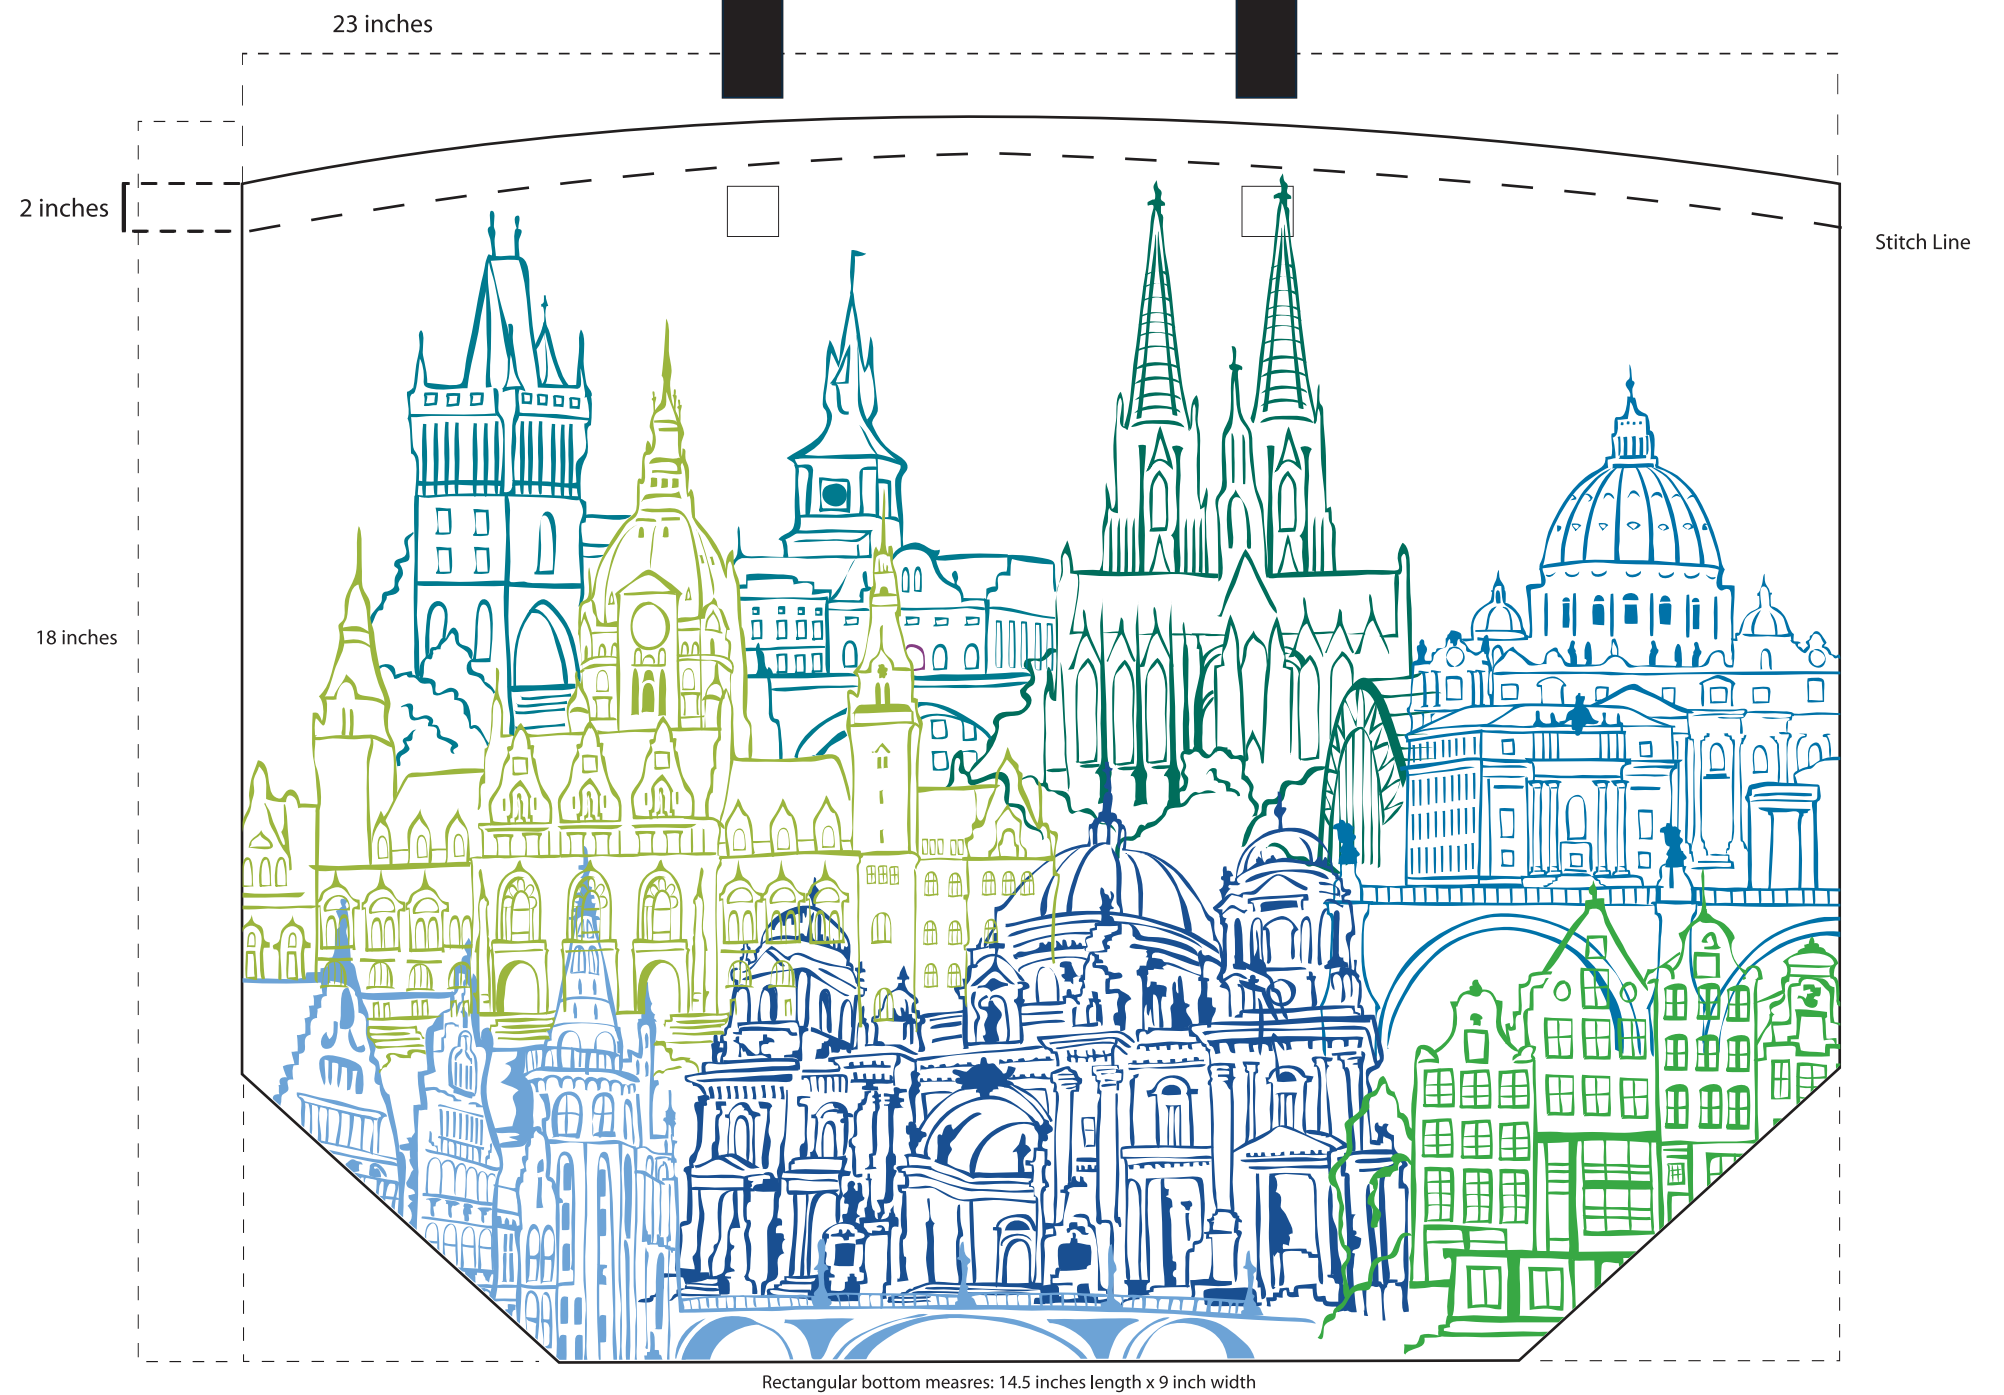

- ★ Cotton Rope Handle Straps are Pantone:
- ★ Handle length= 11 in.
- ★ White indicates natural canvas

print for gusset

Rectangular bottom measres: 14.5 inches length x 9 inch width

Beach Tote Measurements: 23 inch width(at top) x 18 inch height(tallest point) x 9 inch depth
Handles are 11 inches

Product Name:	Product Grouping: European Cities Tote
Product Development Number:	Material Suggestion: Canvas

THIS ARTWORK IS THE EXCLUSIVE PROPERTY OF THE TJX COMPANIES INC, AND CANNOT BE SOLD OR RE-PRODUCED WITHOUT OUR WRITTEN CONSENT.