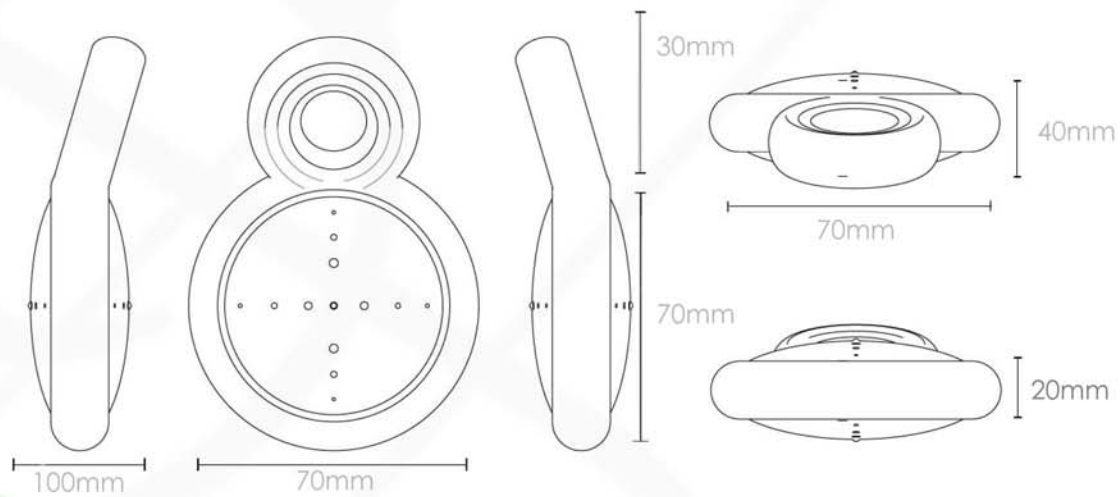

### How does it Work?

The maraca device is an injection moulded polymer product. Inside will be an integrated PCB with wireless signal incorporation allowing the mobile app to transfer and act as a 'remote control' for the maracas. Sound, movement and voice recording features will all be visible upon the mobile application when the toy is in use. This product is compatible and uses IOS or Android technology. All of these devices all have incorporated GPRS/Wi-Fi and or Bluetooth features. Sound will only be released from the child Maraca when they are within range of the mobile device for a strong signal to path through one another. Sound, movement and download theme options can all be remote controlled through the mobile application. This product provides an ideal solution for families on the move. More specifically it resolves many issues associated with transporting and social awareness.