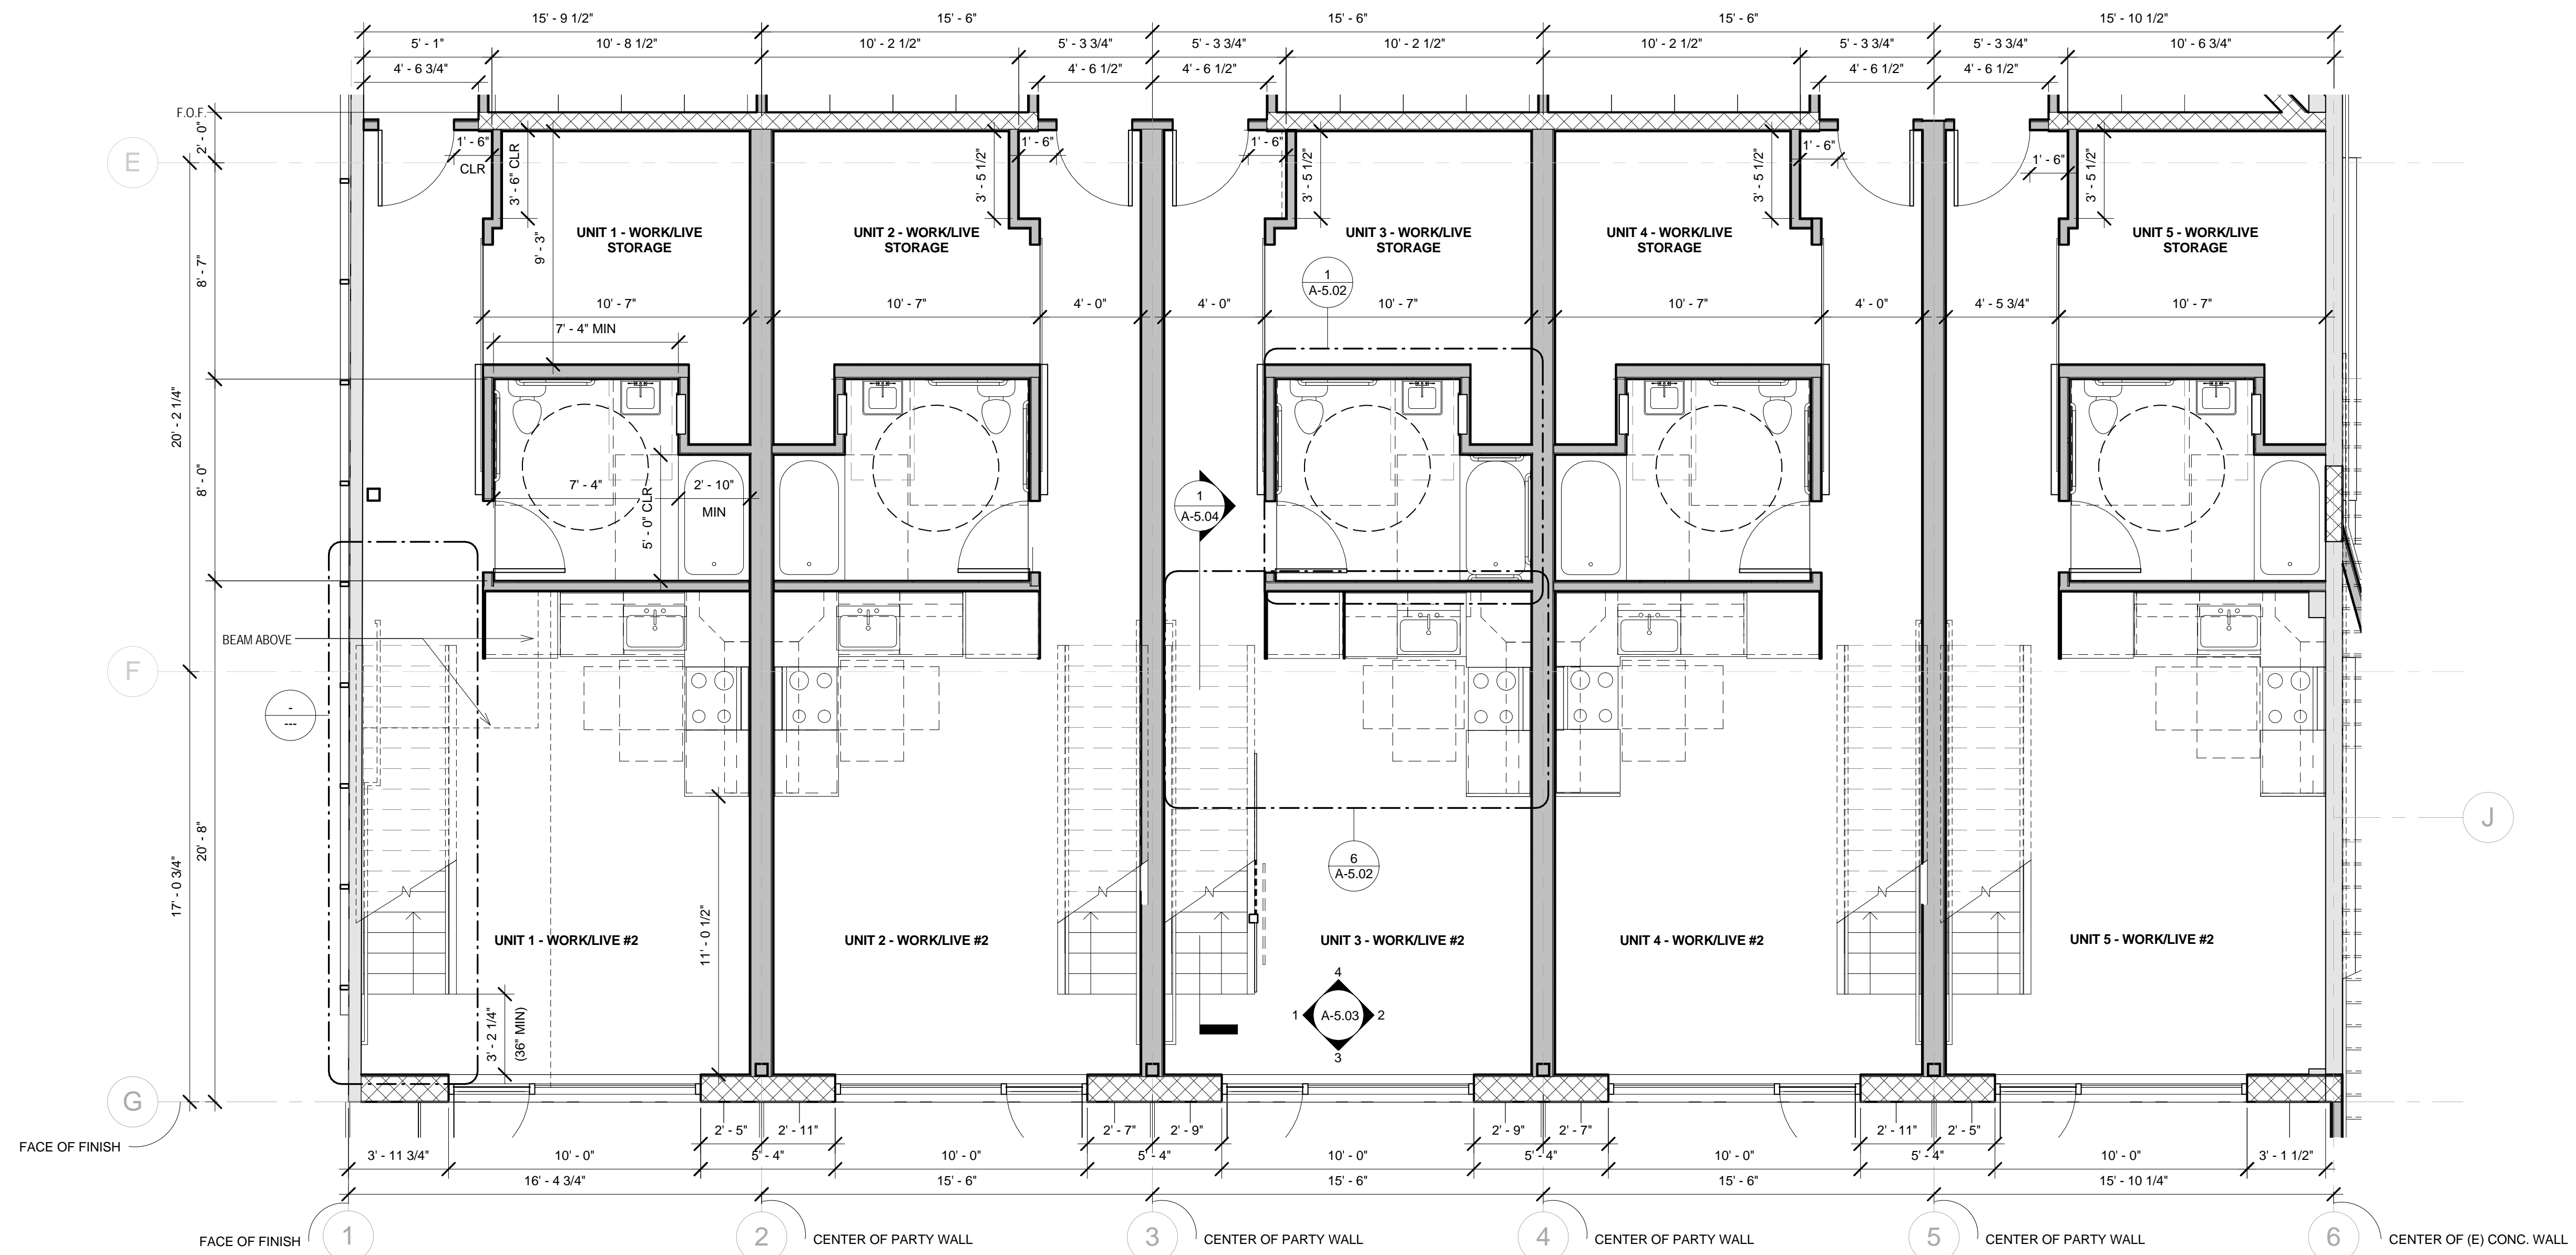

2 63RD STREET LOFTS - DECK
SCALE: 1/4" = 1'-0"

1 63RD STREET LOFTS
SCALE: 1/4" = 1'-0"