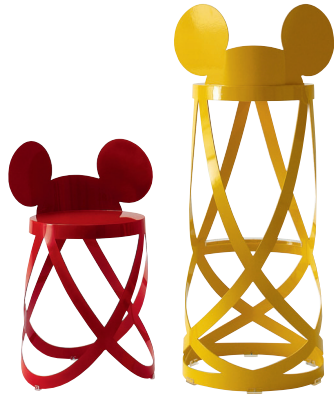

WWW.APLUSRSTORE.COM

An ode to the Bauhaus art movement, this sculptural light makes a bold statement with its interlocking geometric circles, coloured discs, and links askew.

SODA POP!

WWW.FATBRAINTOYS.COM

This replica Westinghouse Junior Coca-Cola soda chest is super cool – literally! A side-mounted bottle opener and lid chain add to its authentic feel.

SIT BACK AND RELAX

WWW.UNICAHOME.COM

Bring the magic of Disney home with one of these limited edition Cappellini ribbon stools. A fine example of fun, meeting funtion, meeting form.

WWW.EEKRA.COM

In a perfect marriage of technology and nature, this elegant lamp emits a distinctive ambient pattern of light by using semi-transparent beech plaques.

FUN IN THE SUN

WWW.HAMMACHER.COM/

If contorting like a human pretzel is your idea of a good time, there's no doubt that this maxi inflatable Twister-style game will be a fun challenge for the whole family.