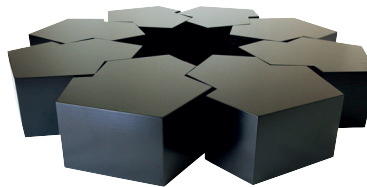

WWW.APLUSRSTORE.COM

An ode to the Bauhaus art movement, this sculptural light makes a bold statement with its interlocking geometric circles, coloured discs, and links askew.

SODA POP!

WWW.FATBRAINTOYS.COM

This replica Westinghouse Junior Coca-Cola soda chest is super cool – literally! A side-mounted bottle opener and lid chain add to its authentic feel.

SIT BACK AND RELAX

WWW.UNICAHOME.COM

Bring the magic of Disney home with one of these limited edition Cappellini ribbon stools. A fine example of fun, meeting funtion, meeting form.