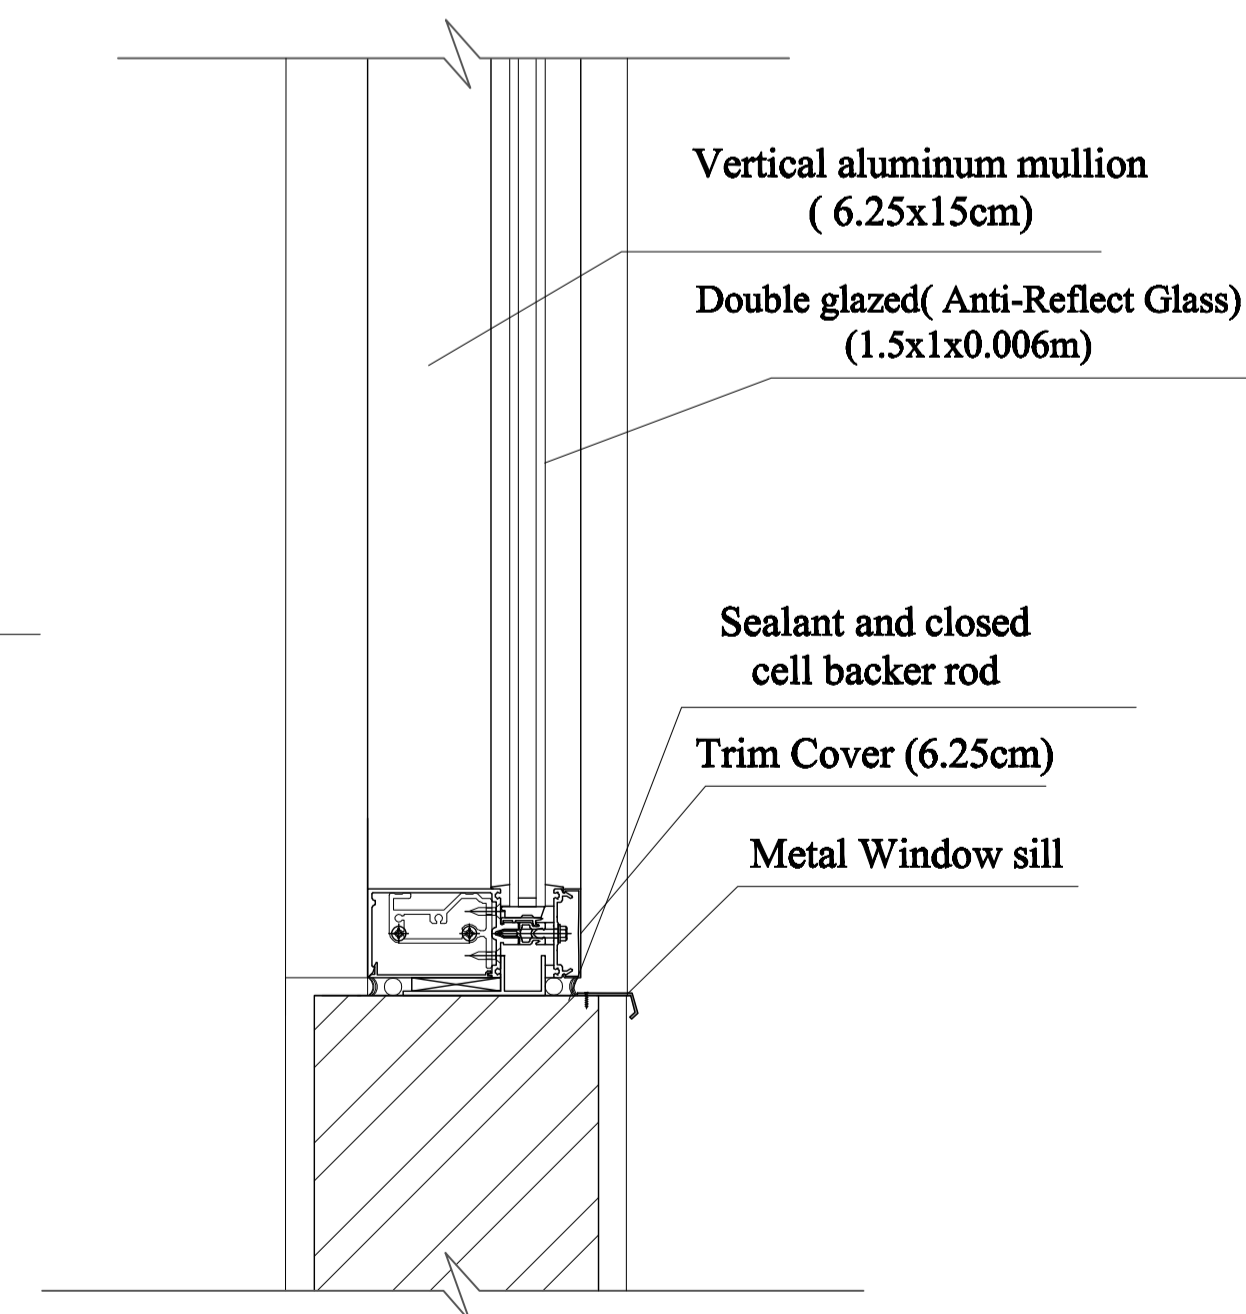

UAE UNIVERSITY
FACULTY OF ENGINEERING
DEPT. OF ARCH. ENG.

Scale 1/50 Section A-A

Scale 1/50 Section B-B

Scale 1/10 Detail 2

Scale 1/5 Detail 5

Scale 1/5 Detail 1

Introductory Building Design Studio

Setsions
Date : 11/6/2012 Scale: 1/50
Sheet # : 4