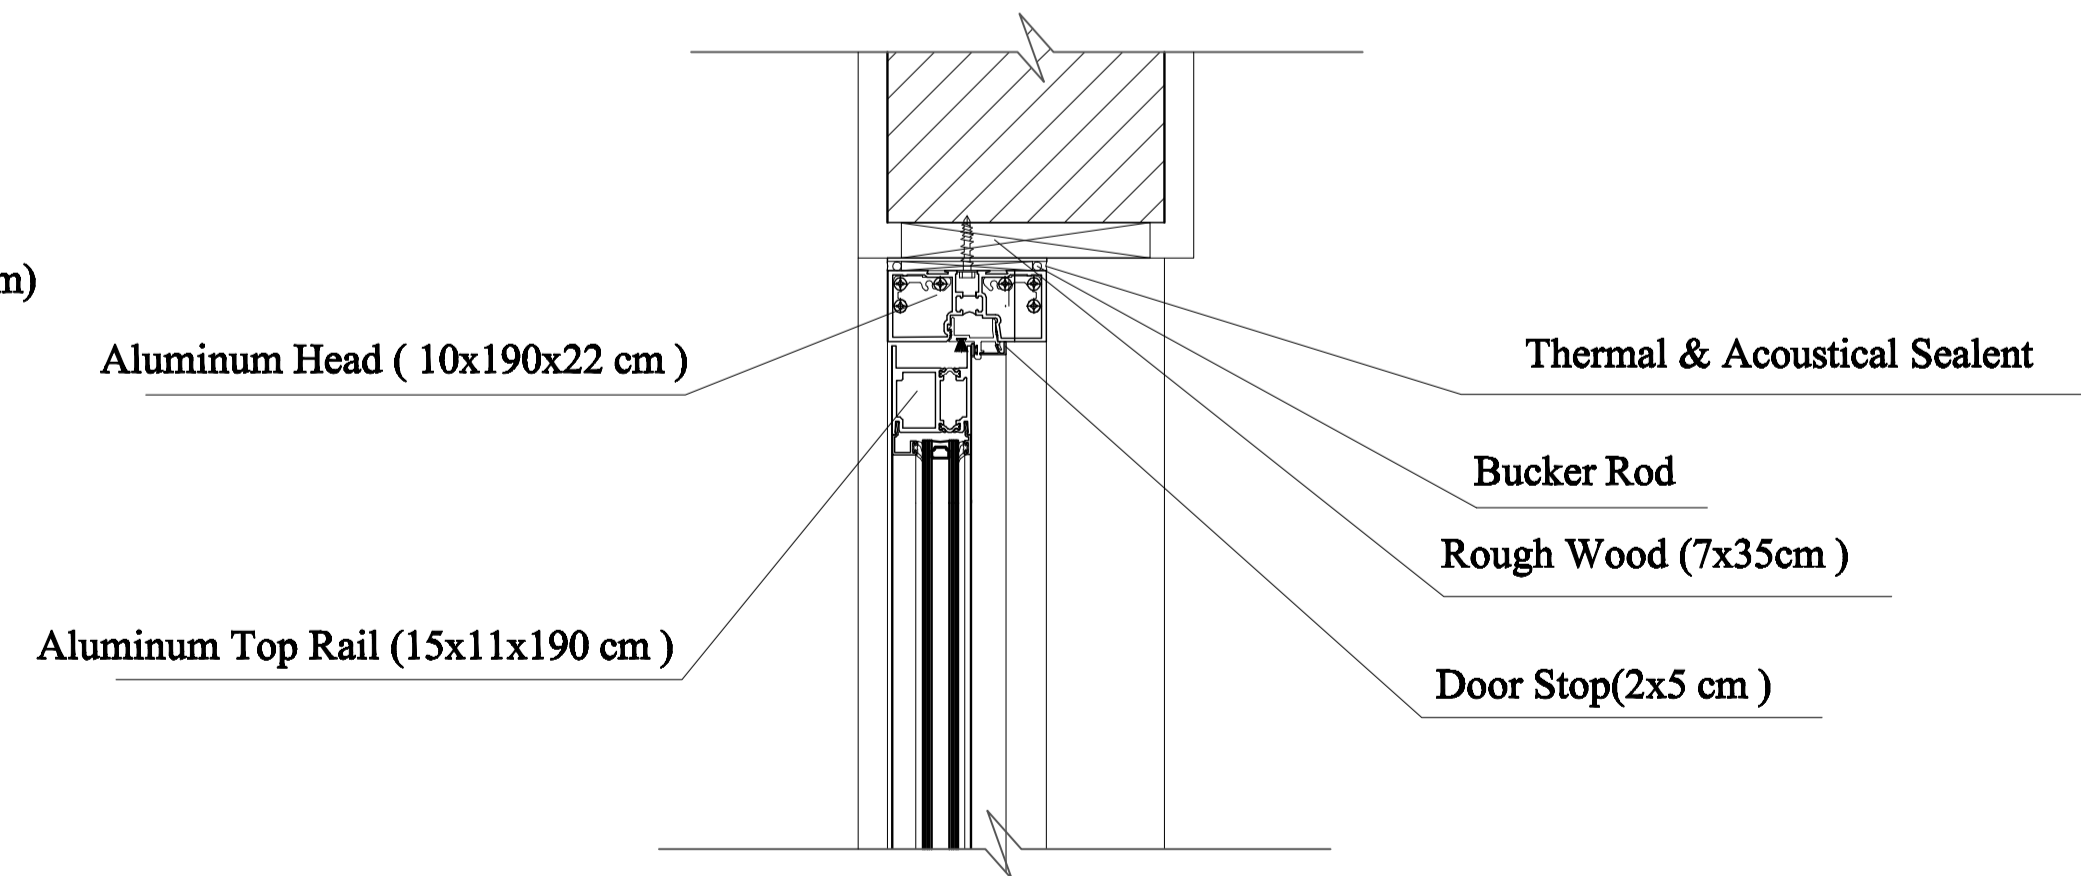

UAE UNIVERSITY
FACULTY OF ENGINEERING
DEPT. OF ARCH. ENG.

Scale 1/50 Section A-A

Scale 1/50 Section B-B

Scale 1/10 Detail 2

Scale 1/5 Detail 5

Scale 1/5 Detail 1

Introductory Building Design Studio

Setsions
Date : 11/6/2012 Scale: 1/50
Sheet # : 4