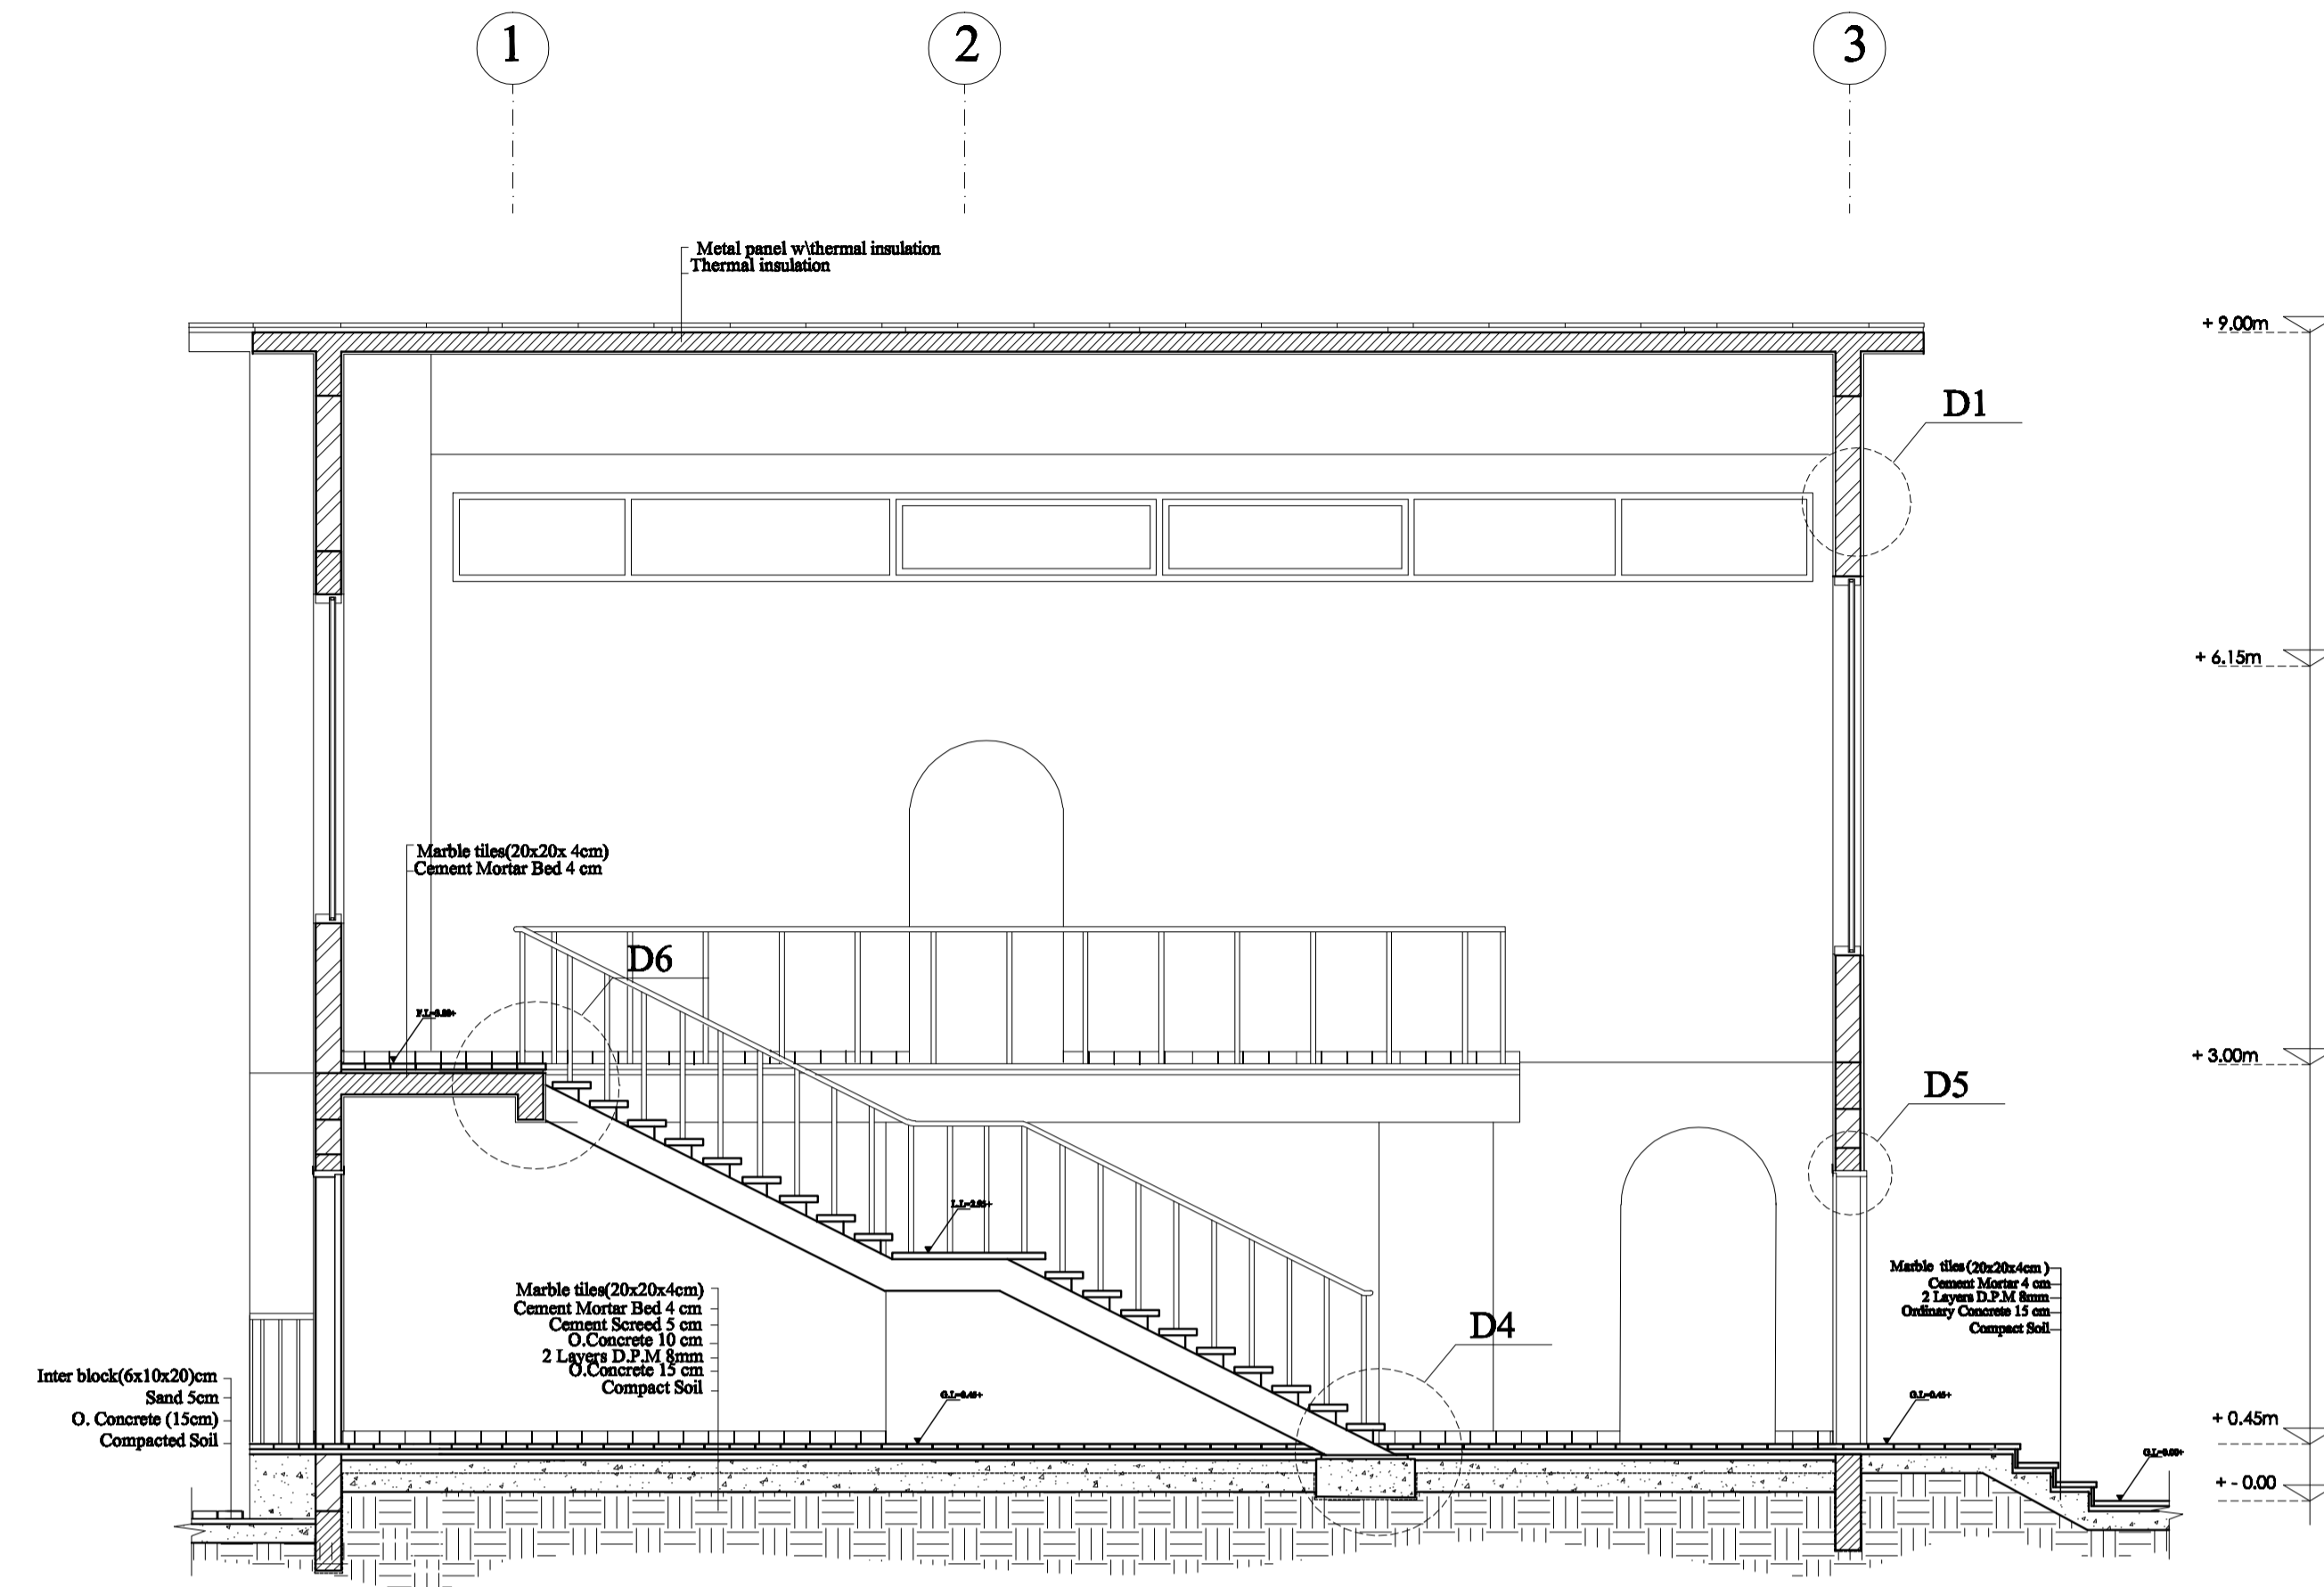

UAE UNIVERSITY
FACULTY OF ENGINEERING
DEPT. OF ARCH. ENG.

Scale 1/50 Section A-A

Scale 1/50 Section B-B

Scale 1/10 Detail 2

Scale 1/5 Detail 5

Scale 1/5 Detail 1

Introductory Building Design Studio

Setsions
Date : 11/6/2012 Scale: 1/50
Sheet # : 4