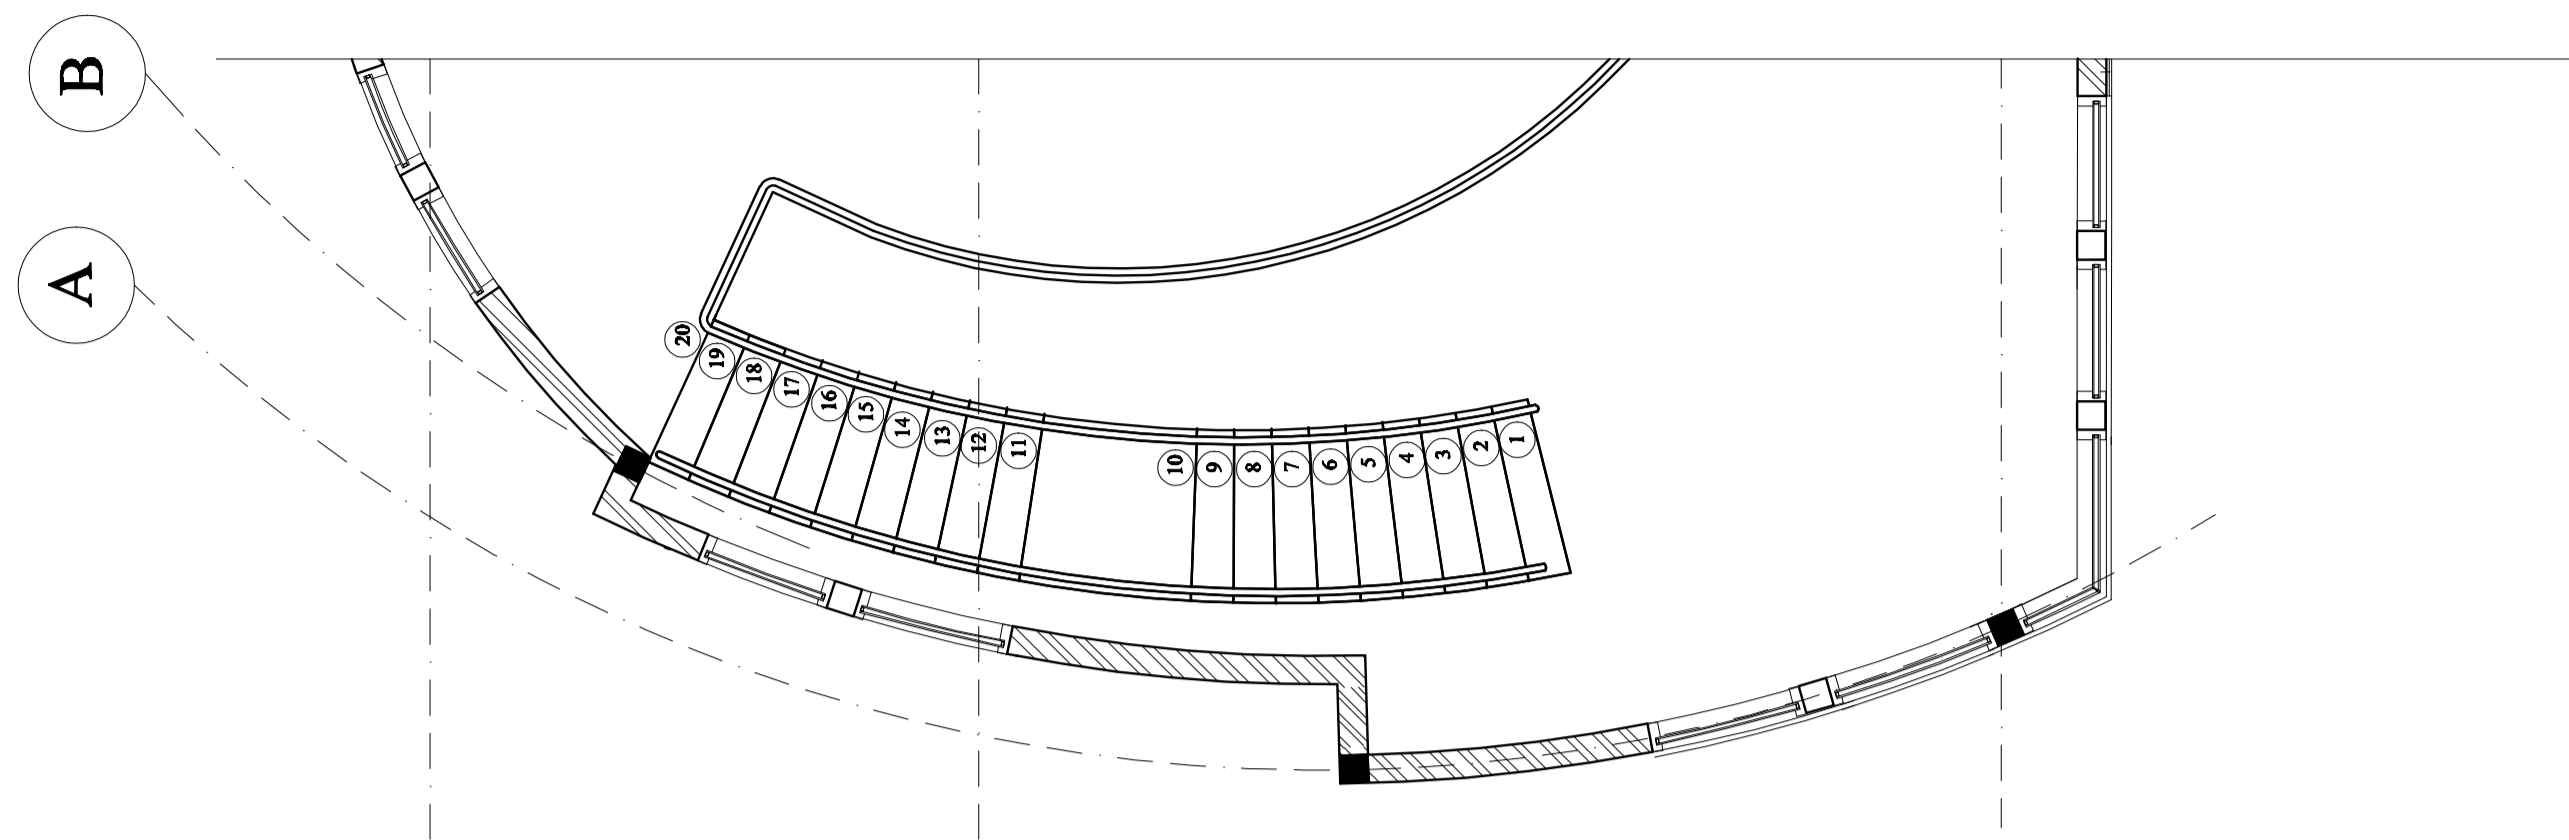

UAE UNIVERSITY
FACULTY OF ENGINEERING
DEPT. OF ARCH. ENG.

Elevation Key

South

West Elevation

South Elevation

Introductory Building Design Studio

Elevations

Date : 11/6/2012

Scale: 1/50

Sheet # : 1

Student Name and ID#:

Asghith Al kaabi 200935468

Instructor:

ENG.Rahma Hassan Hagi Adan