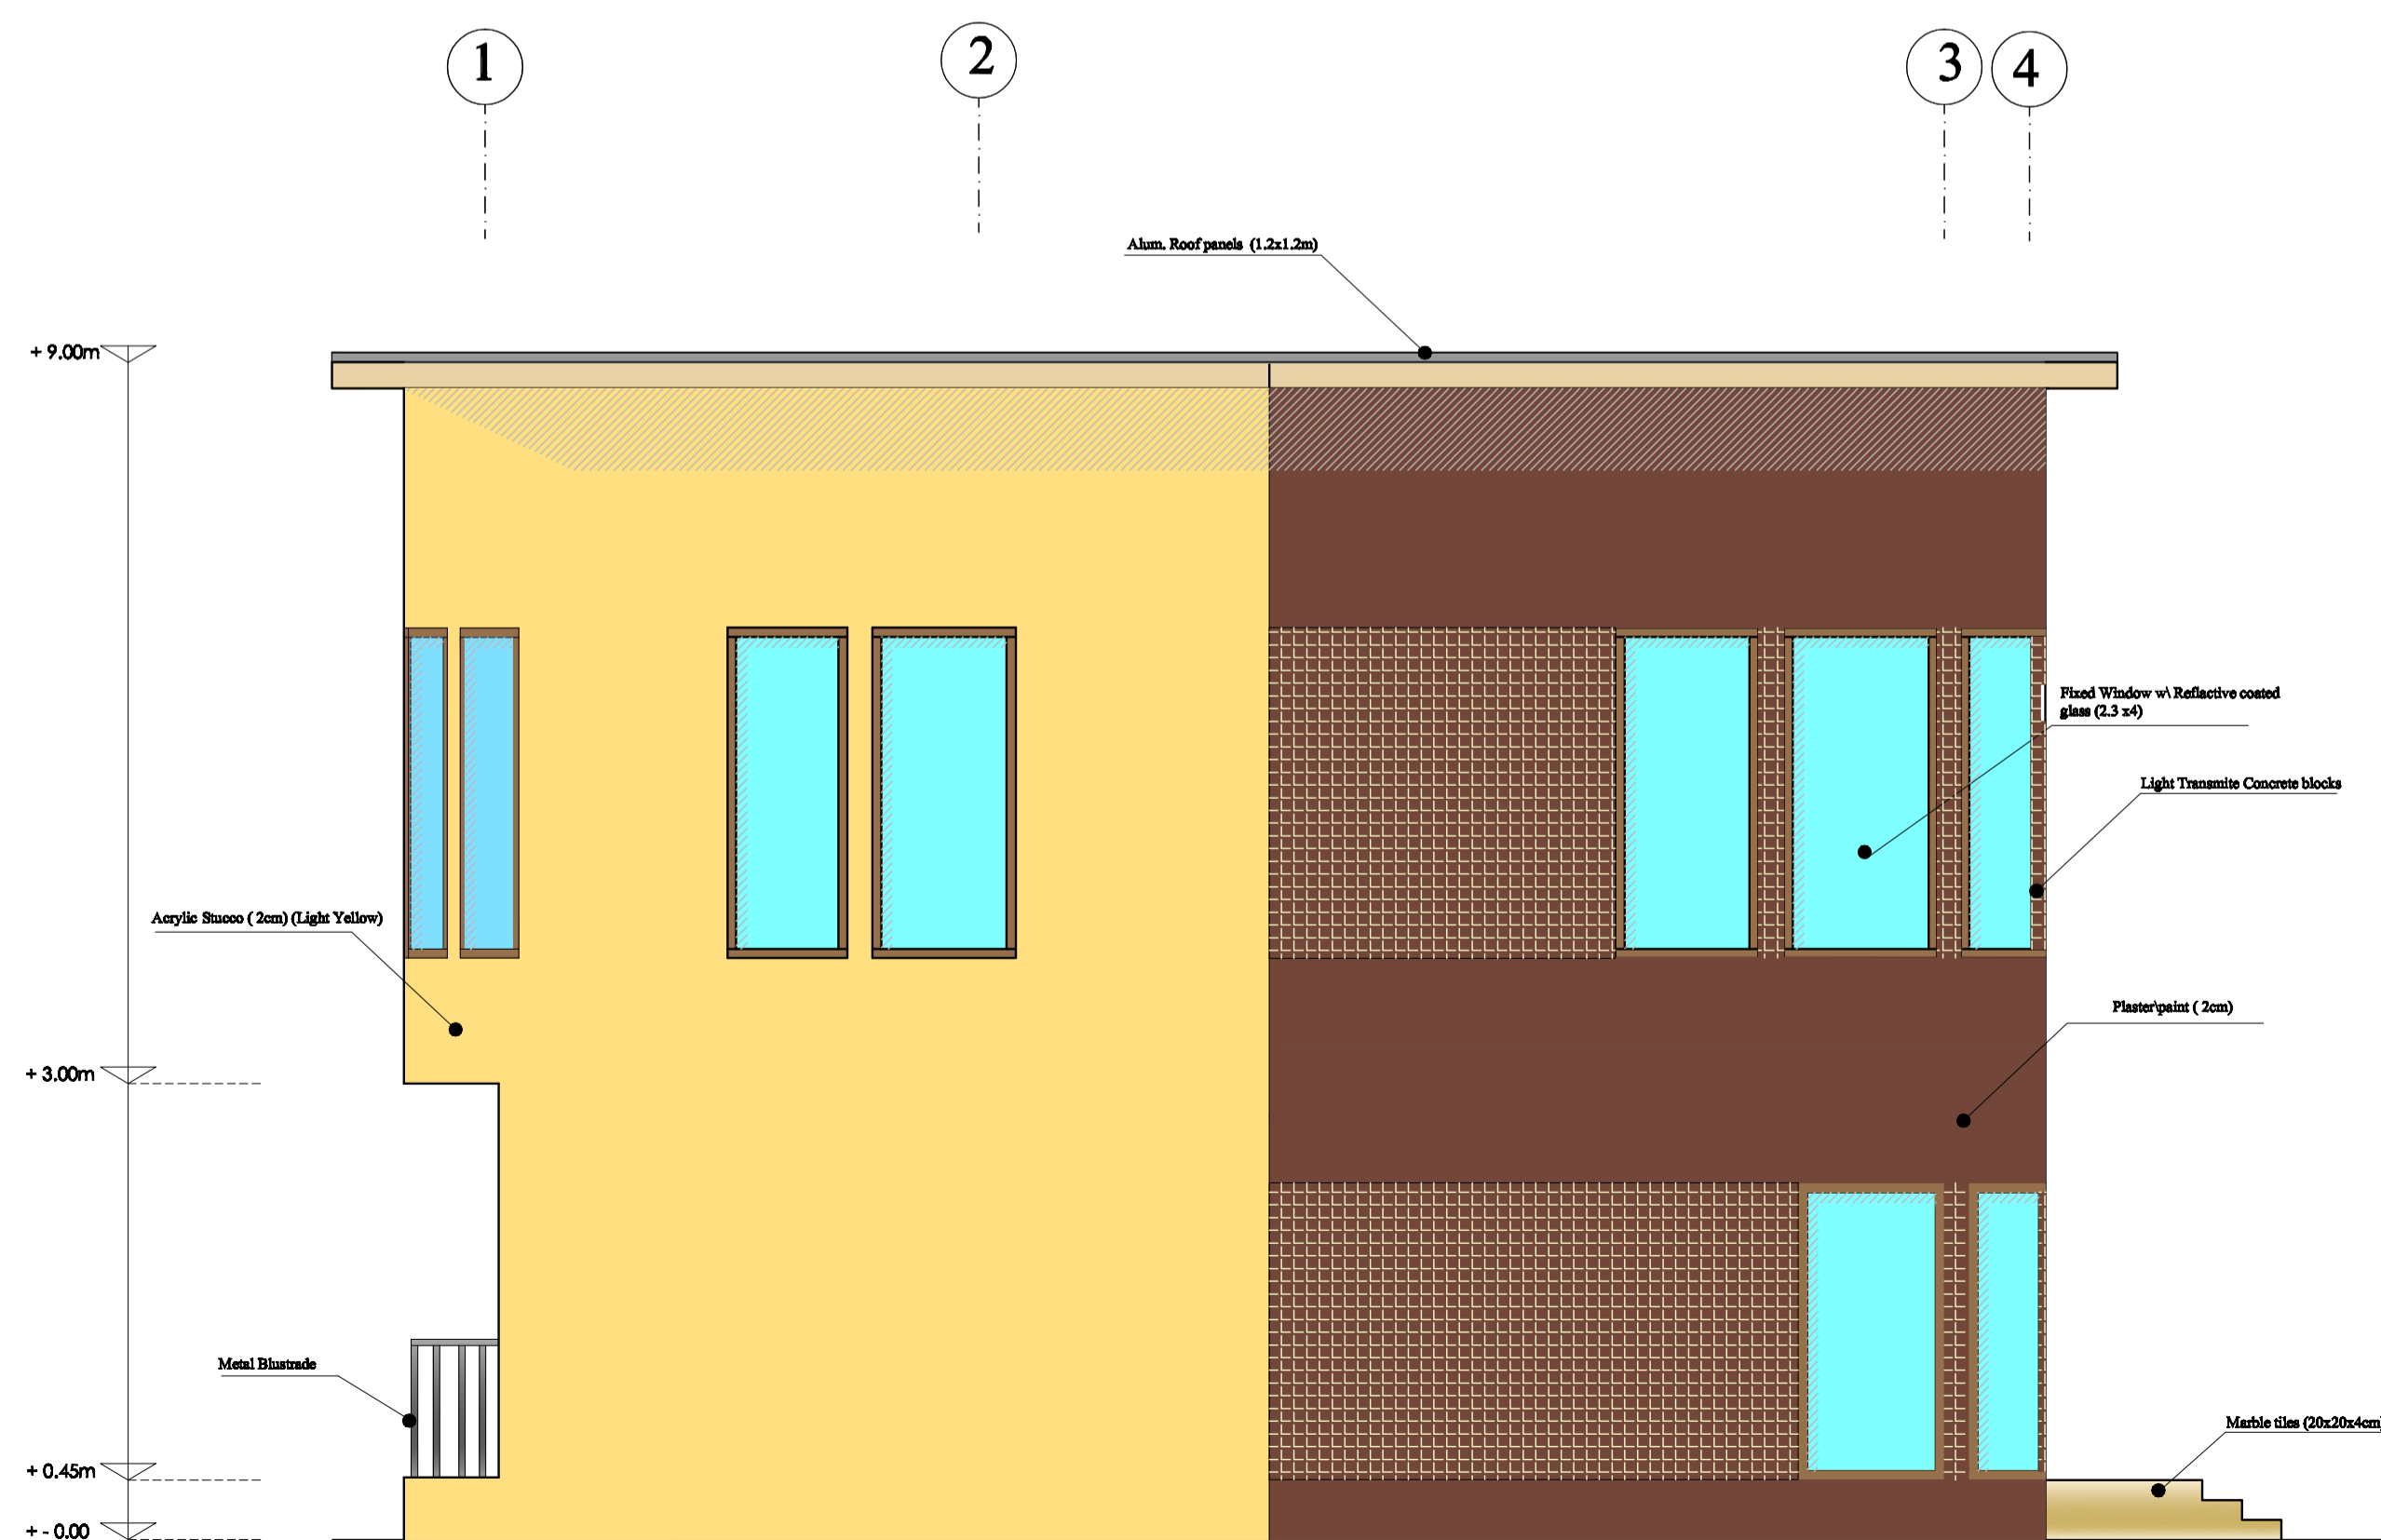

UAE UNIVERSITY
FACULTY OF ENGINEERING
DEPT. OF ARCH. ENG.

Elevation Key

South

West Elevation

South Elevation

Introductory Building Design Studio

Elevations

Date : 11/6/2012

Scale: 1/50

Sheet # : 1

Student Name and ID#:

Asghith Al kaabi 200935468

Instructor:

ENG.Rahma Hassan Hagi Adan