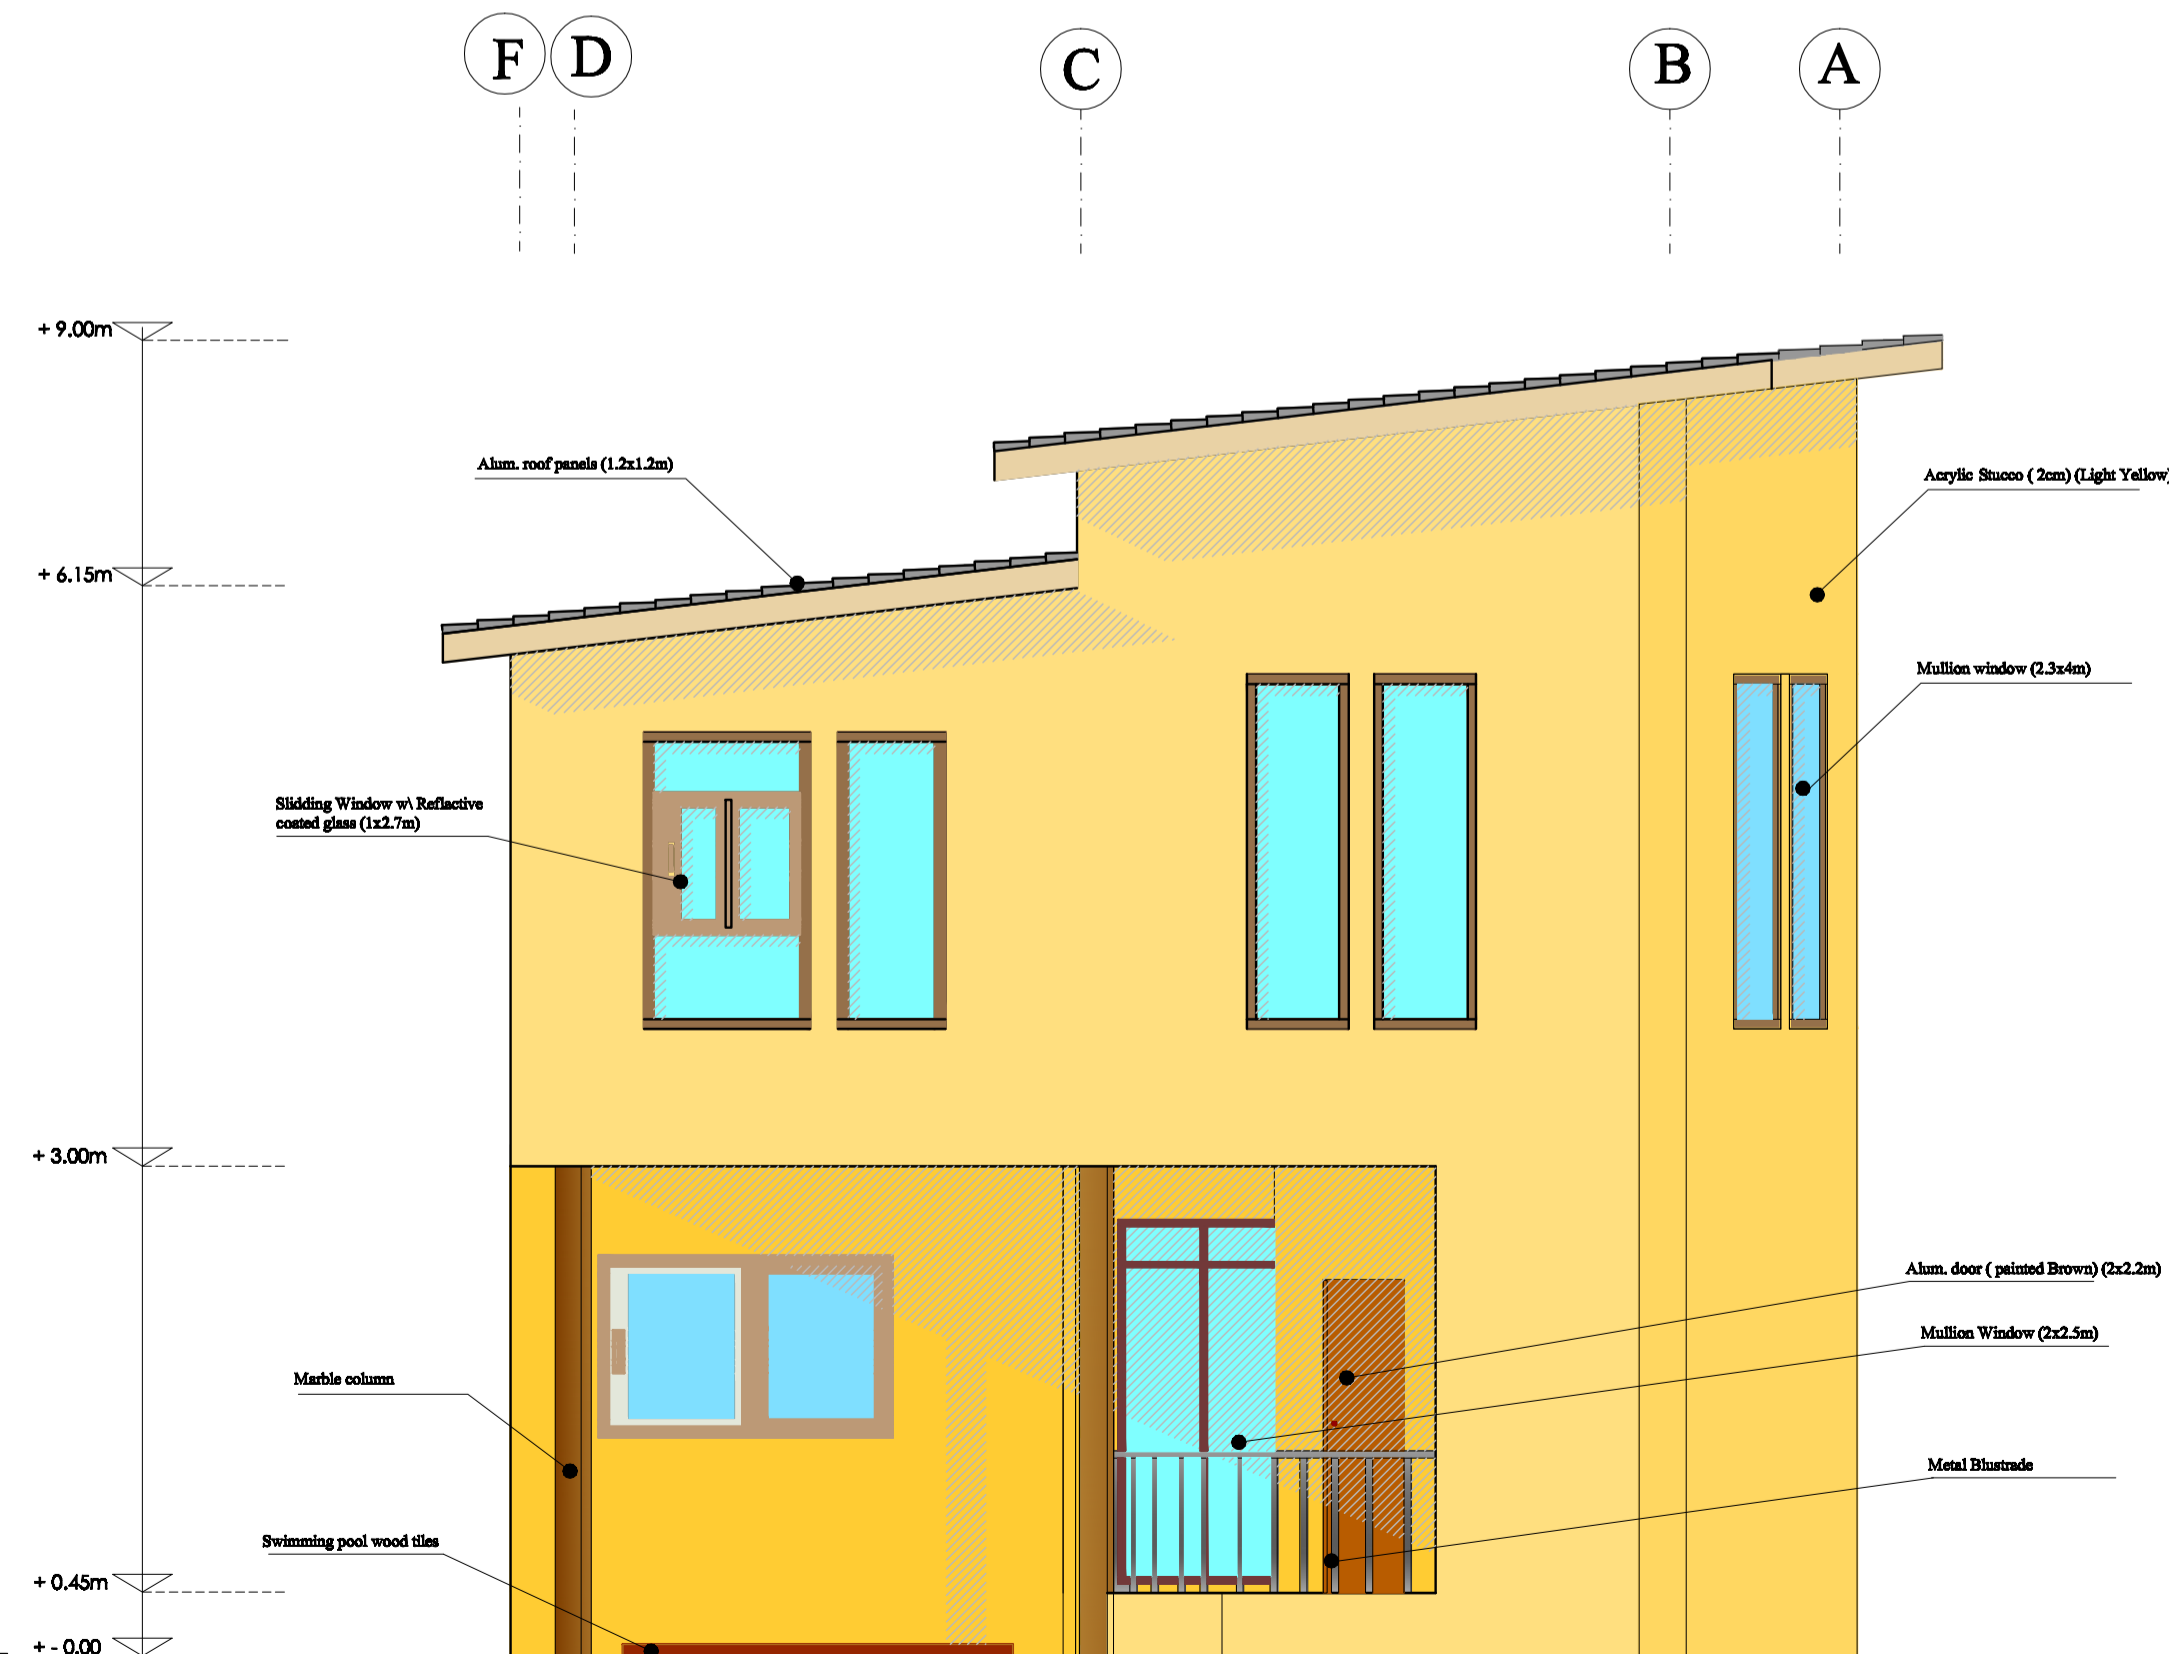

UAE UNIVERSITY
FACULTY OF ENGINEERING
DEPT. OF ARCH. ENG.

Elevation Key

South

West Elevation

South Elevation

Introductory Building Design Studio

Elevations

Date : 11/6/2012

Scale: 1/50

Sheet # : 1

Student Name and ID#:

Asghith Al kaabi 200935468

Instructor:

ENG.Rahma Hassan Hagi Adan