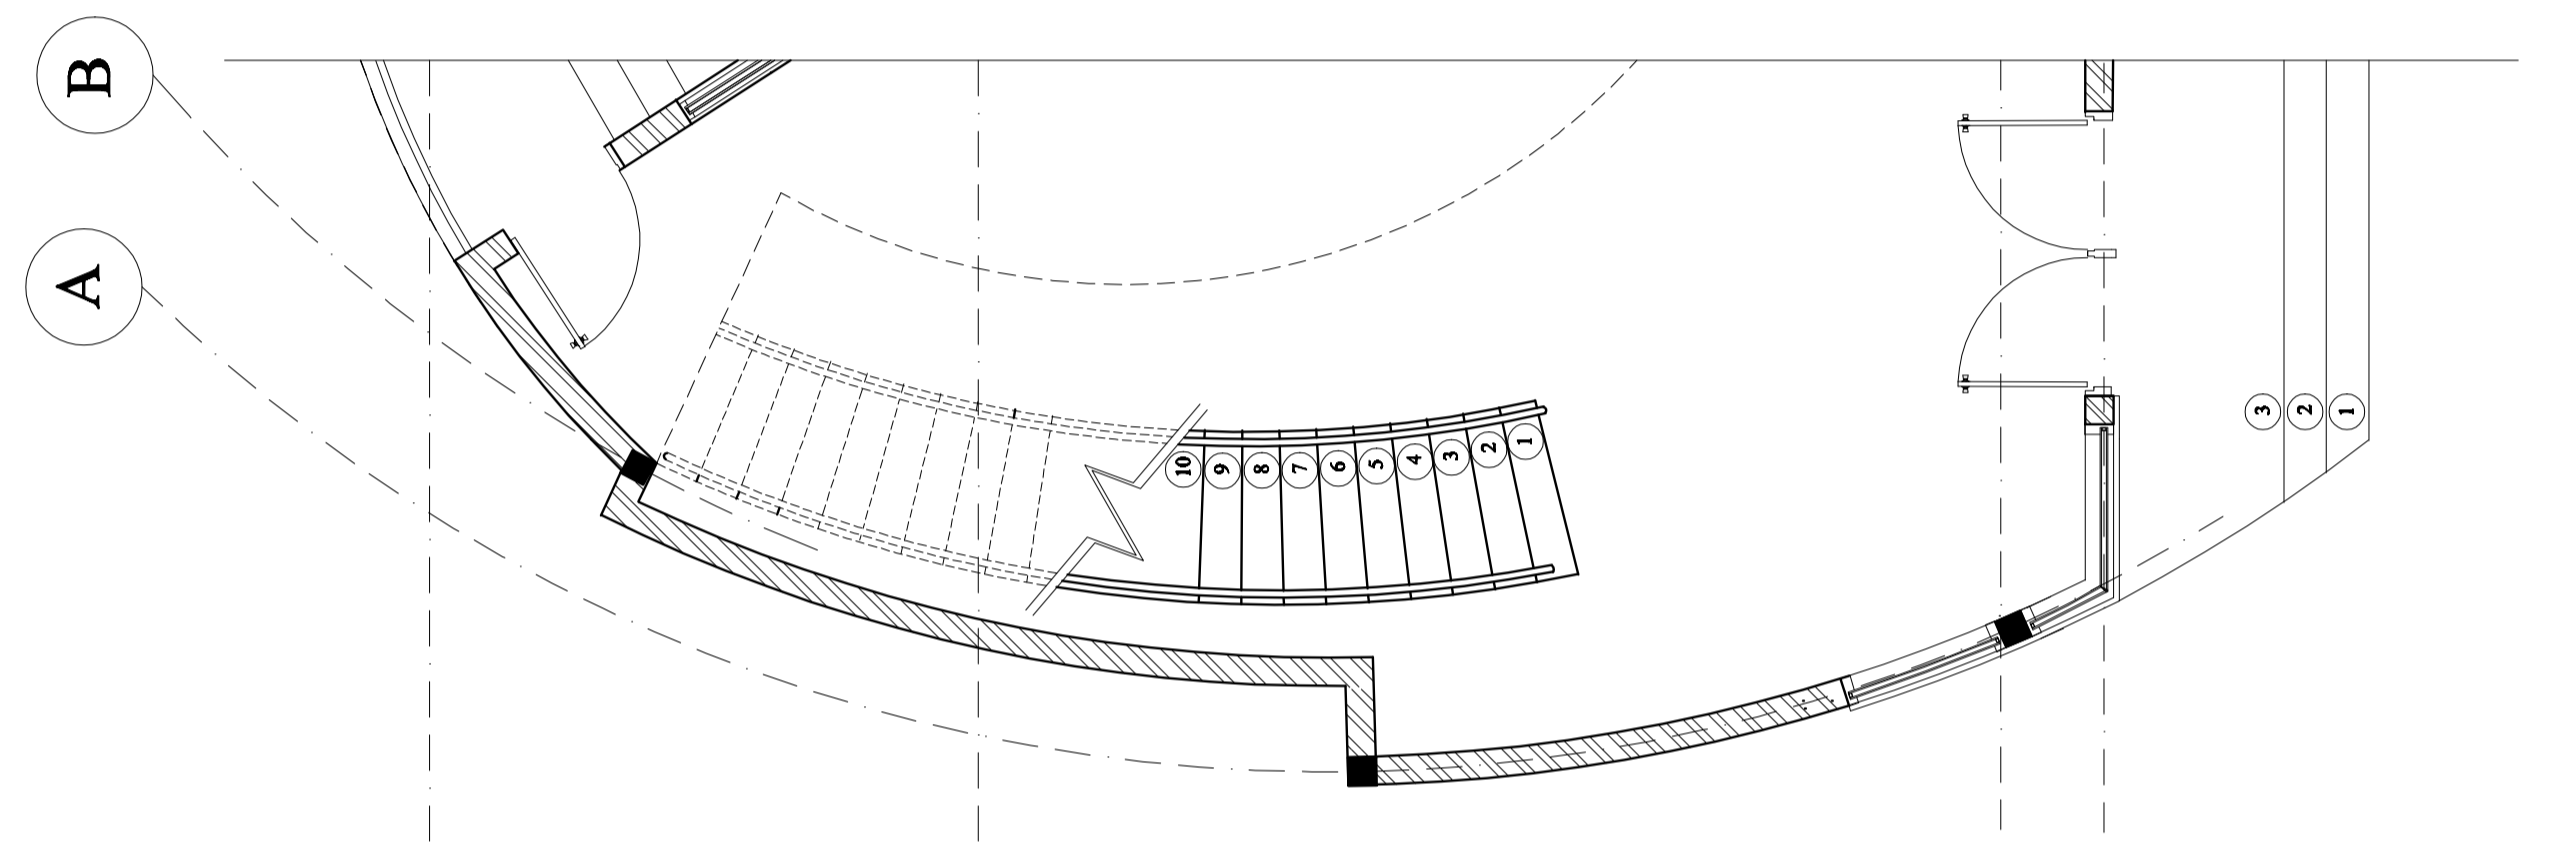

UAE UNIVERSITY
FACULTY OF ENGINEERING
DEPT. OF ARCH. ENG.

Elevation Key

South

West Elevation

South Elevation

Introductory Building Design Studio

Elevations

Date : 11/6/2012

Scale: 1/50

Sheet # : 1

Student Name and ID#:

Asghith Al kaabi 200935468

Instructor:

ENG.Rahma Hassan Hagi Adan