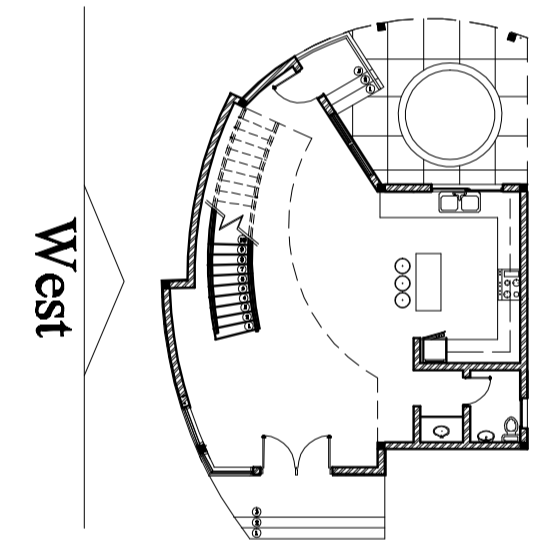

UAE UNIVERSITY
FACULTY OF ENGINEERING
DEPT. OF ARCH. ENG.

Elevation Key

South

West Elevation

South Elevation

Introductory Building Design Studio

Elevations

Date : 11/6/2012

Scale: 1/50

Sheet # : 1

Student Name and ID#:

Asghith Al kaabi 200935468

Instructor:

ENG.Rahma Hassan Hagi Adan