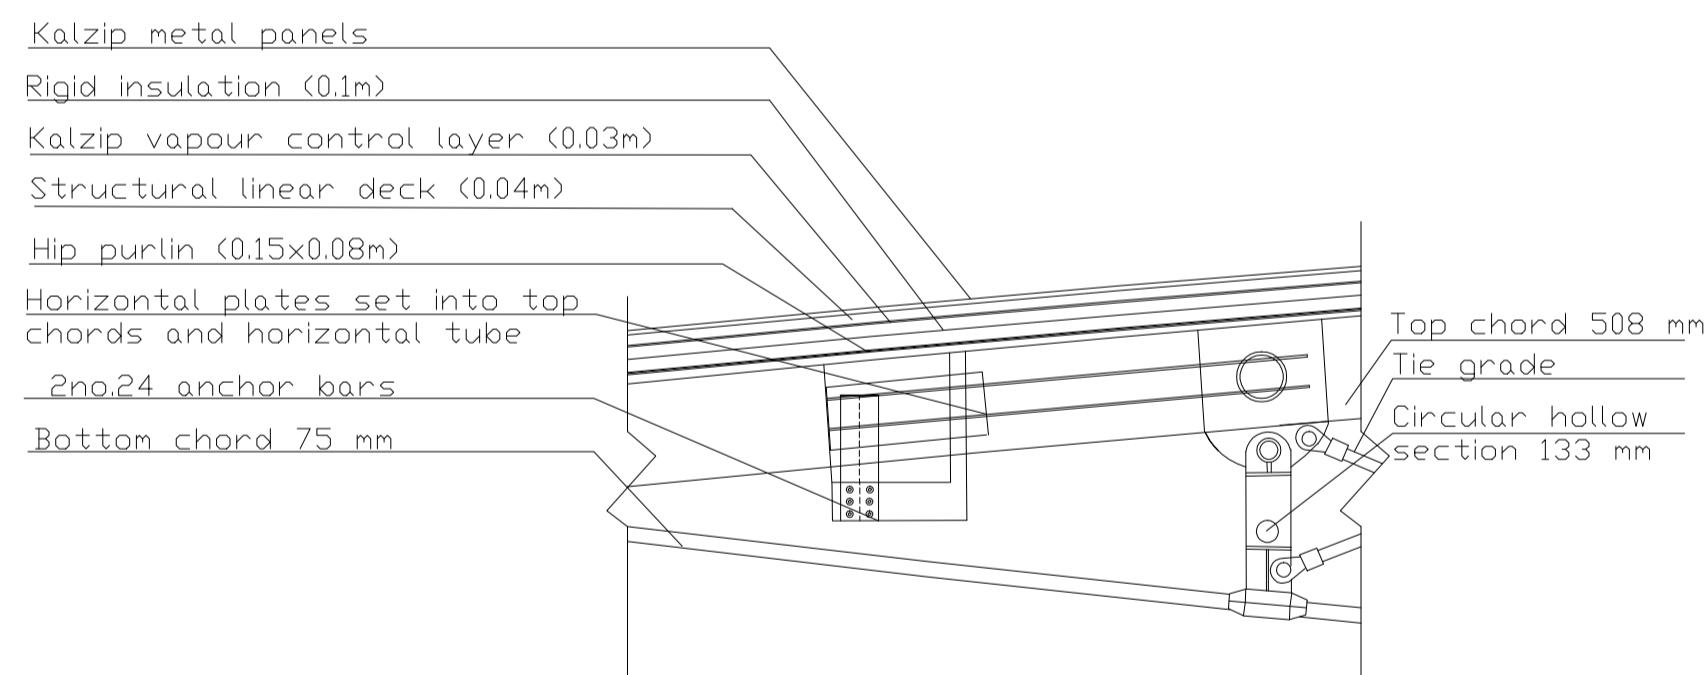

Detail 1
Scale 1:10

Partial section
Scale 1:50
Sheet S3

Detail 3
Scale 1:10

Detail 4
Scale 1:10

Partial section
Scale 1:50
Sheet S3

Detail 2
Scale 1:10

Partial section
Scale 1:50
Sheet S3

Detail 5
Scale 1:10

Partial section
Scale 1:50
Sheet S3

Faculty of Engineering
Architectural Engineering Department

Scale			
Centerlines			
Dimensions			
Partial Section Key			
Levels			
Layers			
Details			
Detail labeling			
Sheet number			
Sheet name			