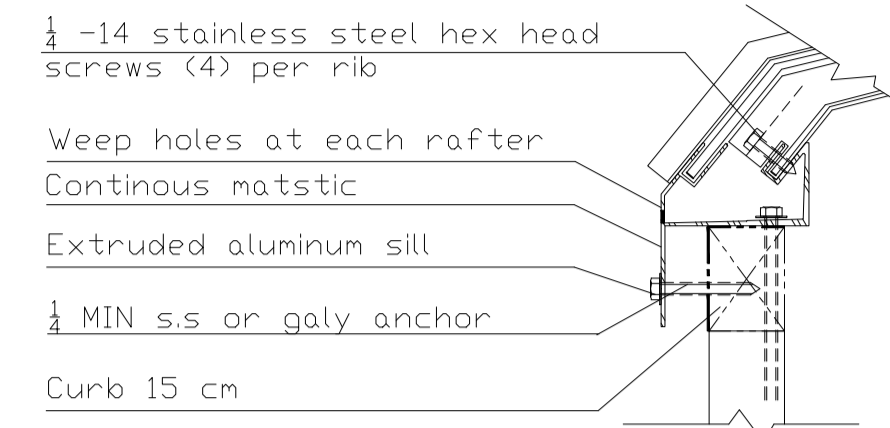

Detail 1
Scale 1:10

Partial section
Scale 1:50
Sheet S3

Detail 3
Scale 1:10

Detail 4
Scale 1:10

Partial section
Scale 1:50
Sheet S3

Detail 2
Scale 1:10

Partial section
Scale 1:50
Sheet S3

Detail 5
Scale 1:10

Partial section
Scale 1:50
Sheet S3

Faculty of Engineering
Architectural Engineering Department

Scale			
Centerlines			
Dimensions			
Partial Section Key			
Levels			
Layers			
Details			
Detail labeling			
Sheet number			
Sheet name			