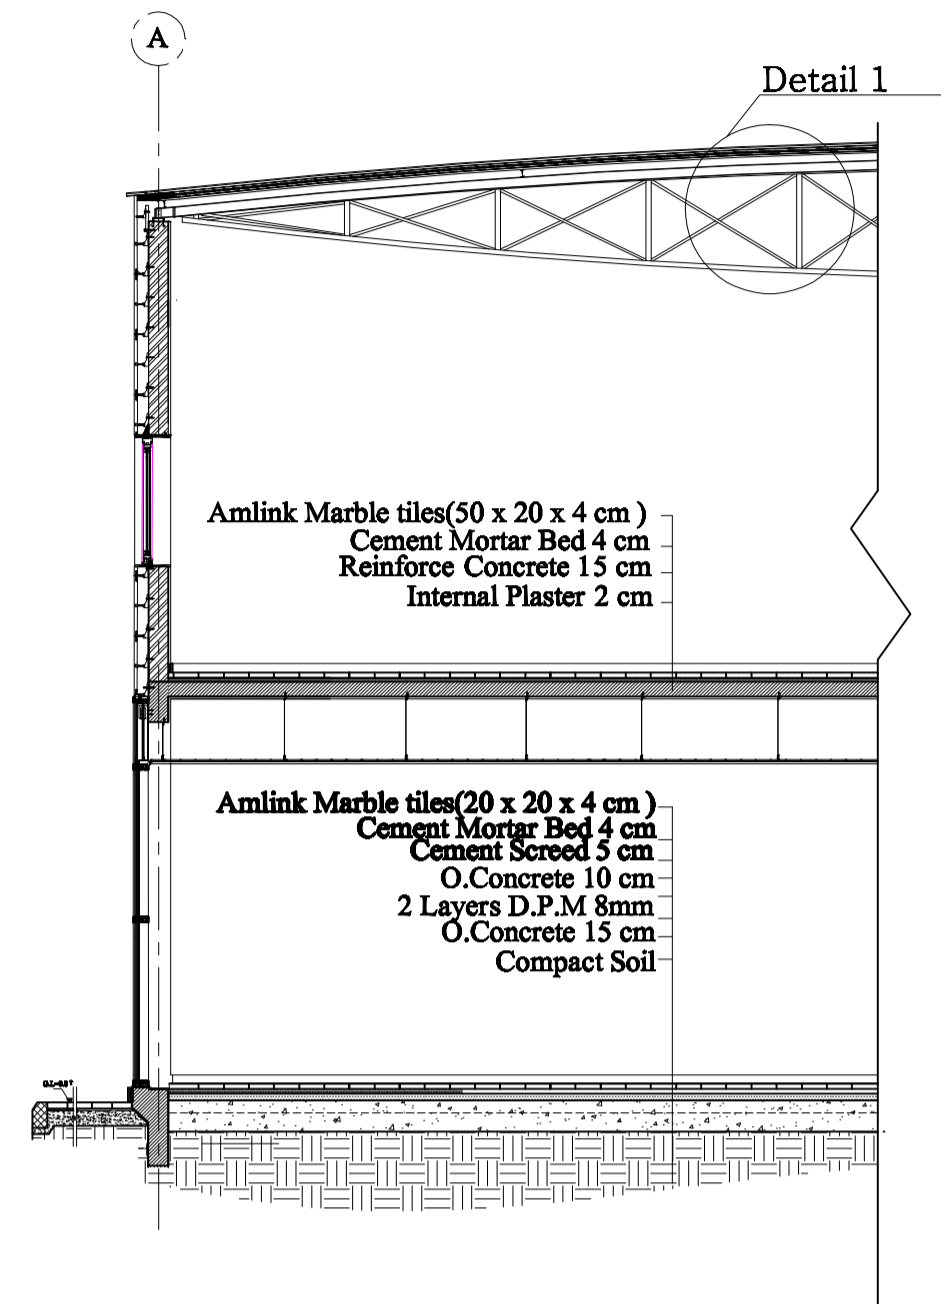

Detail 1
Scale 1:10

Partial section
Scale 1:50
Sheet S3

Detail 3
Scale 1:10

Detail 4
Scale 1:10

Partial section
Scale 1:50
Sheet S3

Detail 2
Scale 1:10

Partial section
Scale 1:50
Sheet S3

Detail 5
Scale 1:10

Partial section
Scale 1:50
Sheet S3

Faculty of Engineering
Architectural Engineering Department

Scale			
Centerlines			
Dimensions			
Partial Section Key			
Levels			
Layers			
Details			
Detail labeling			
Sheet number			
Sheet name			