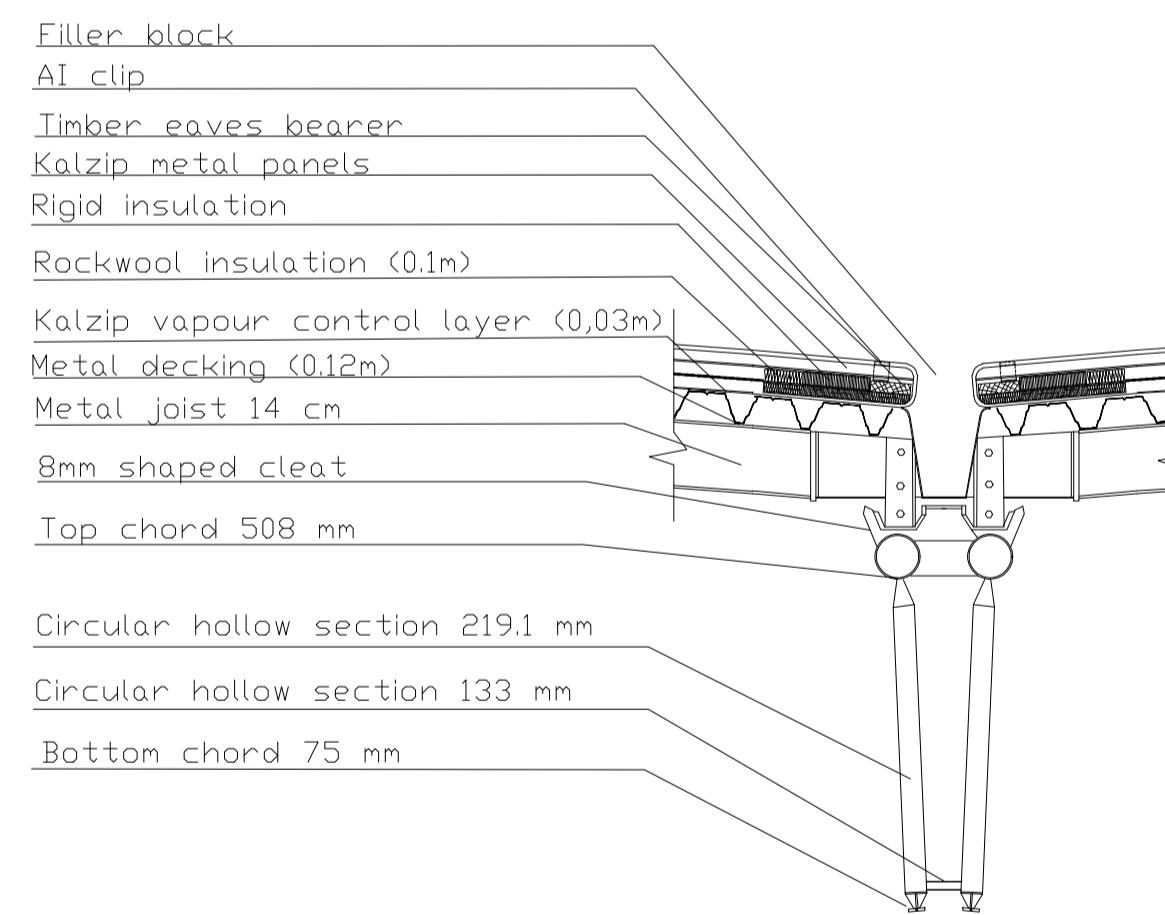

Detail 1
Scale 1:10

Partial section
Scale 1:50
Sheet S3

Detail 3
Scale 1:10

Detail 4
Scale 1:10

Partial section
Scale 1:50
Sheet S3

Detail 2
Scale 1:10

Partial section
Scale 1:50
Sheet S3

Detail 5
Scale 1:10

Partial section
Scale 1:50
Sheet S3

Faculty of Engineering
Architectural Engineering Department

Scale			
Centerlines			
Dimensions			
Partial Section Key			
Levels			
Layers			
Details			
Detail labeling			
Sheet number			
Sheet name			