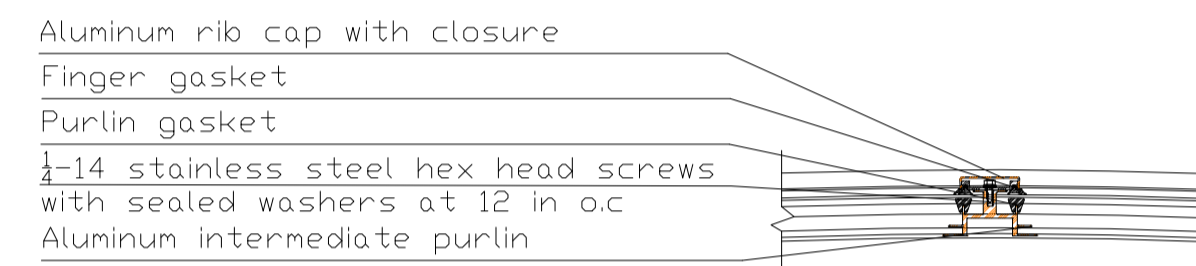

Detail 1
Scale 1:10

Partial section
Scale 1:50
Sheet S3

Detail 3
Scale 1:10

Detail 4
Scale 1:10

Partial section
Scale 1:50
Sheet S3

Detail 2
Scale 1:10

Partial section
Scale 1:50
Sheet S3

Detail 5
Scale 1:10

Partial section
Scale 1:50
Sheet S3

Faculty of Engineering
Architectural Engineering Department

Scale			
Centerlines			
Dimensions			
Partial Section Key			
Levels			
Layers			
Details			
Detail labeling			
Sheet number			
Sheet name			