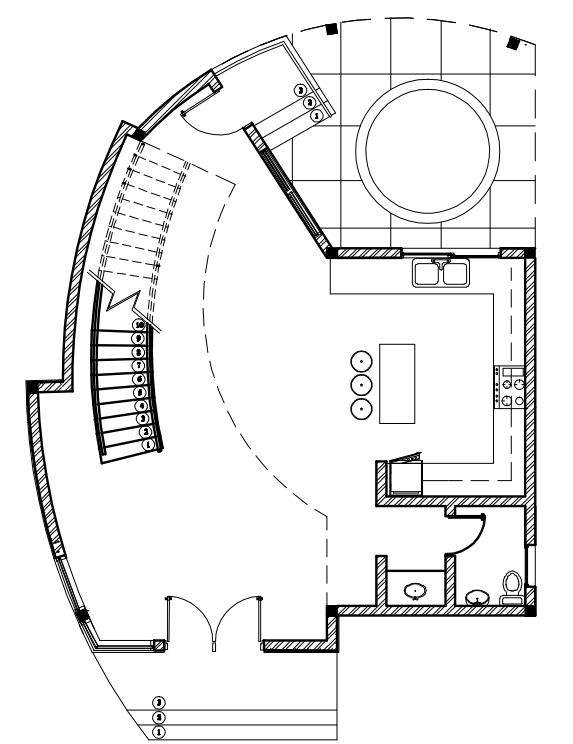

UAE UNIVERSITY
FACULTY OF ENGINEERING
DEPT. OF ARCH. ENG.

Elevation Key

North

Elevation North

Introductory Building Design Studio

Elevations	
Date : 11/6/2012	Scale: 1/50
Sheet # : 2	
Student Name and ID#:	
Asagith Al kaabi	200935468
Instructor:	
ENG.Rahma Hassan Hagi Adan	