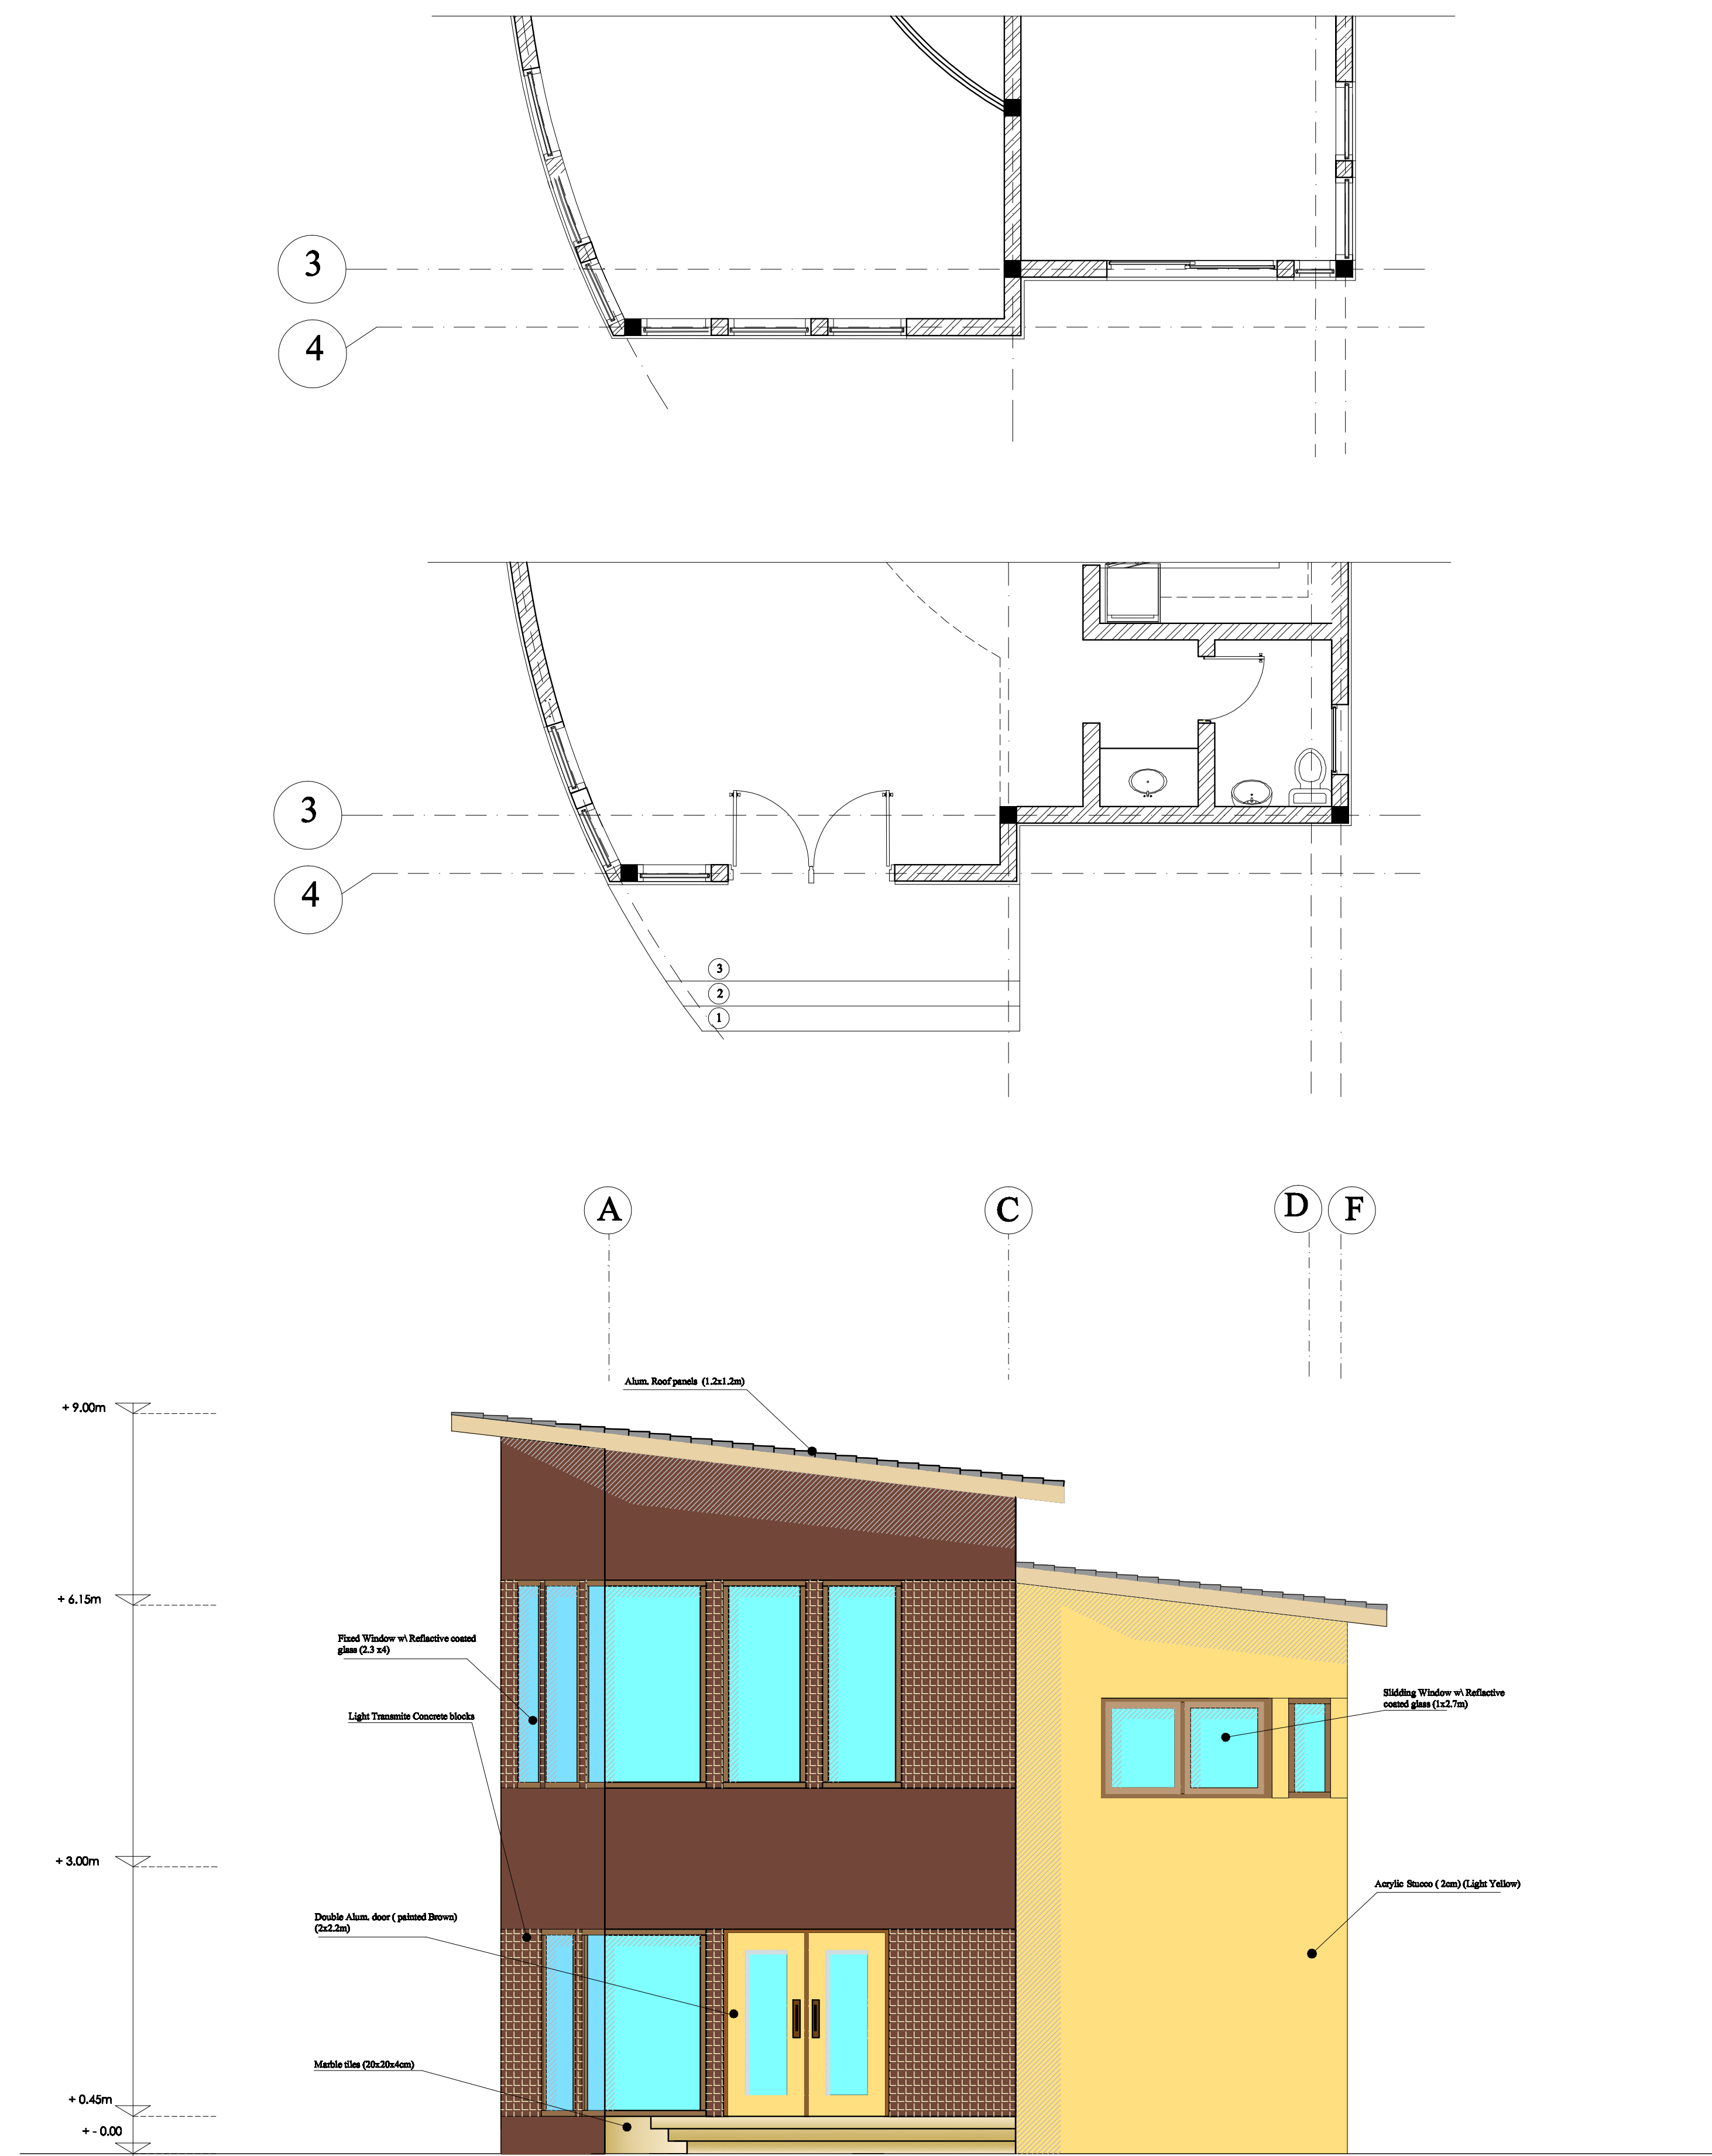

UAE UNIVERSITY
FACULTY OF ENGINEERING
DEPT. OF ARCH. ENG.

Elevation Key

North

Elevation North

Introductory Building Design Studio

Elevations	
Date : 11/6/2012	Scale: 1/50
Sheet # : 2	
Student Name and ID#:	
Asagith Al kaabi	200935468
Instructor:	
ENG.Rahma Hassan Hagi Adan	