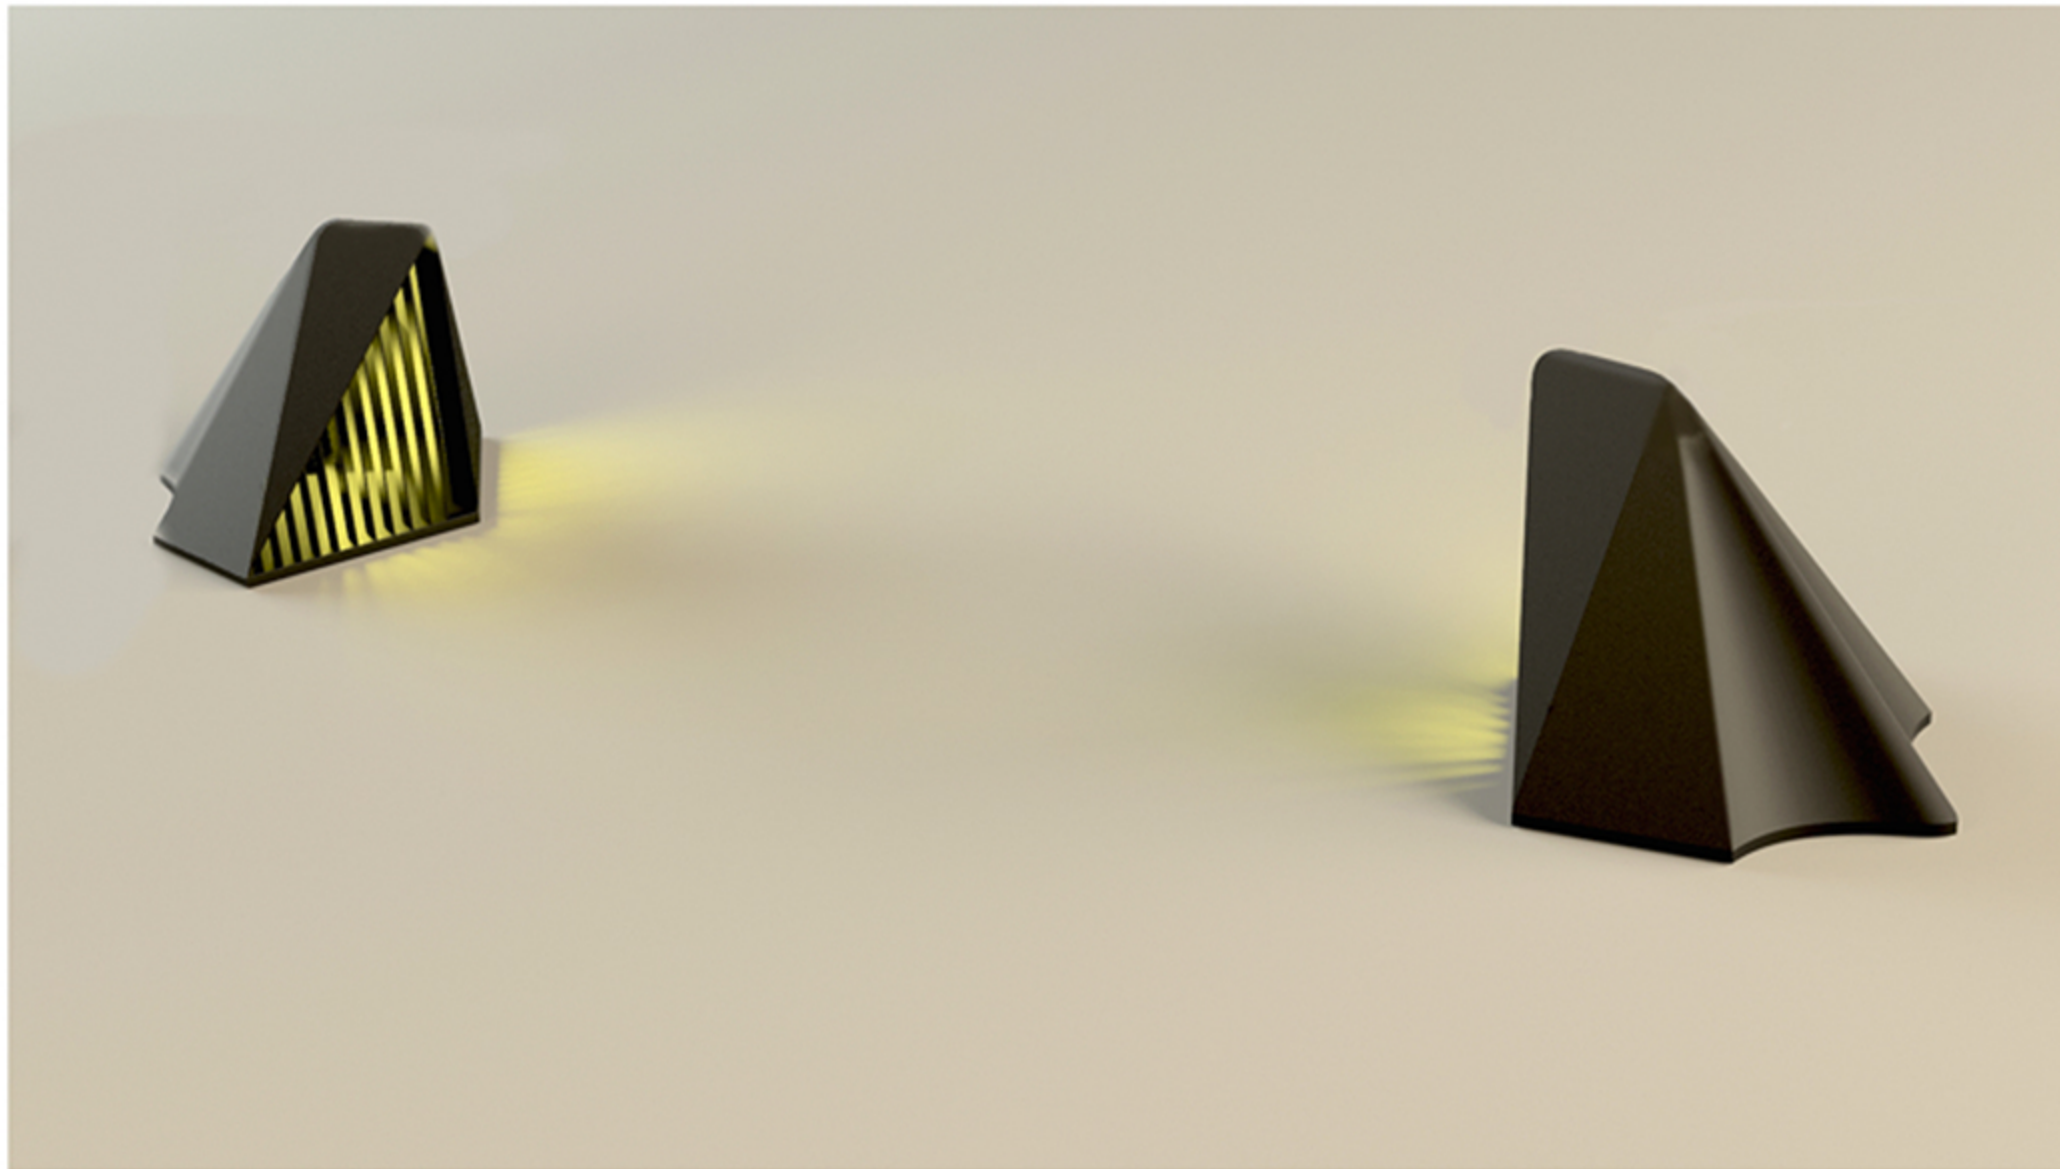

FINAL DESIGN

FIGUANG LIGHTING

A  
NDREW  
P  
HILIP  
L  
ANGEN