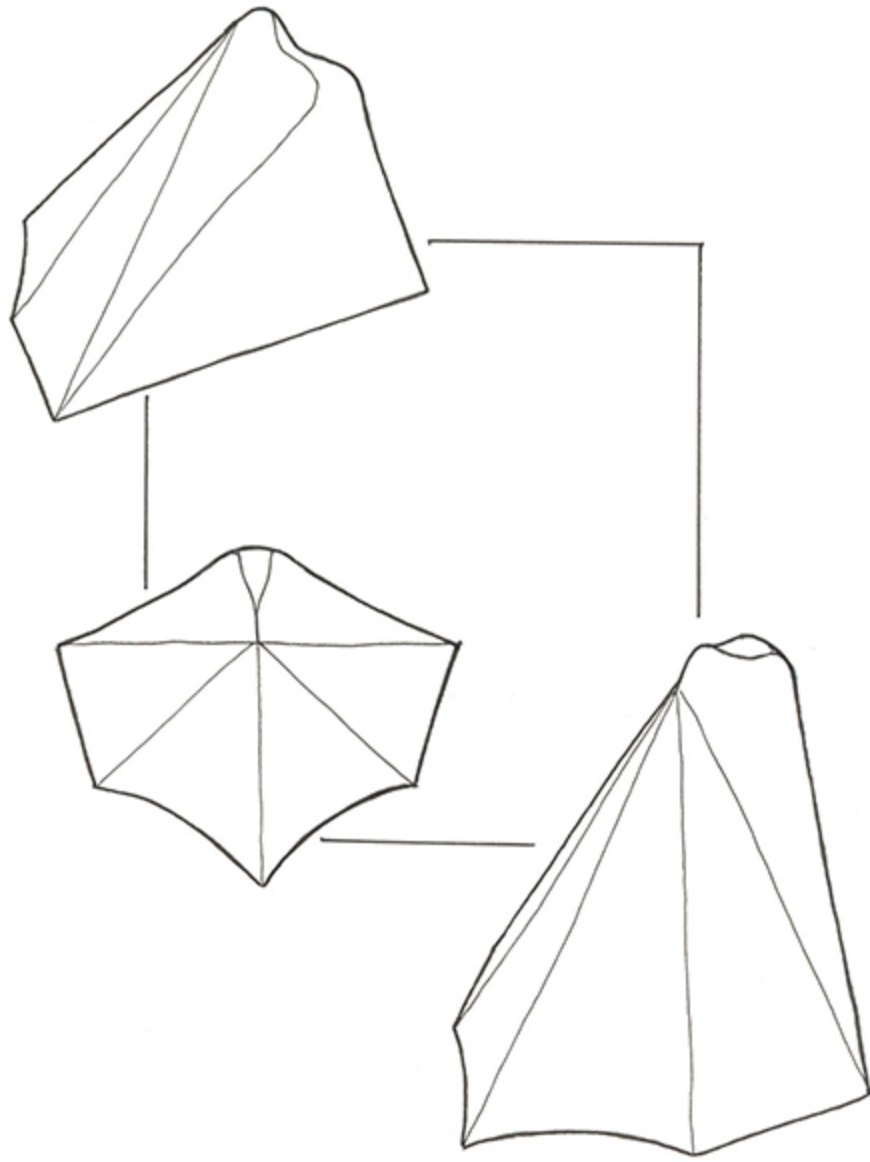

## DEVELOPED IDEAS

After a half way presentation of ideas to Fuguang Lighting my chosen design was widely liked and chosen for development. The area that they thought required some improvement was the sharp edges that could pose a possible injury to the user. The following sketches show the developed ideas taking the feedback into consideration.