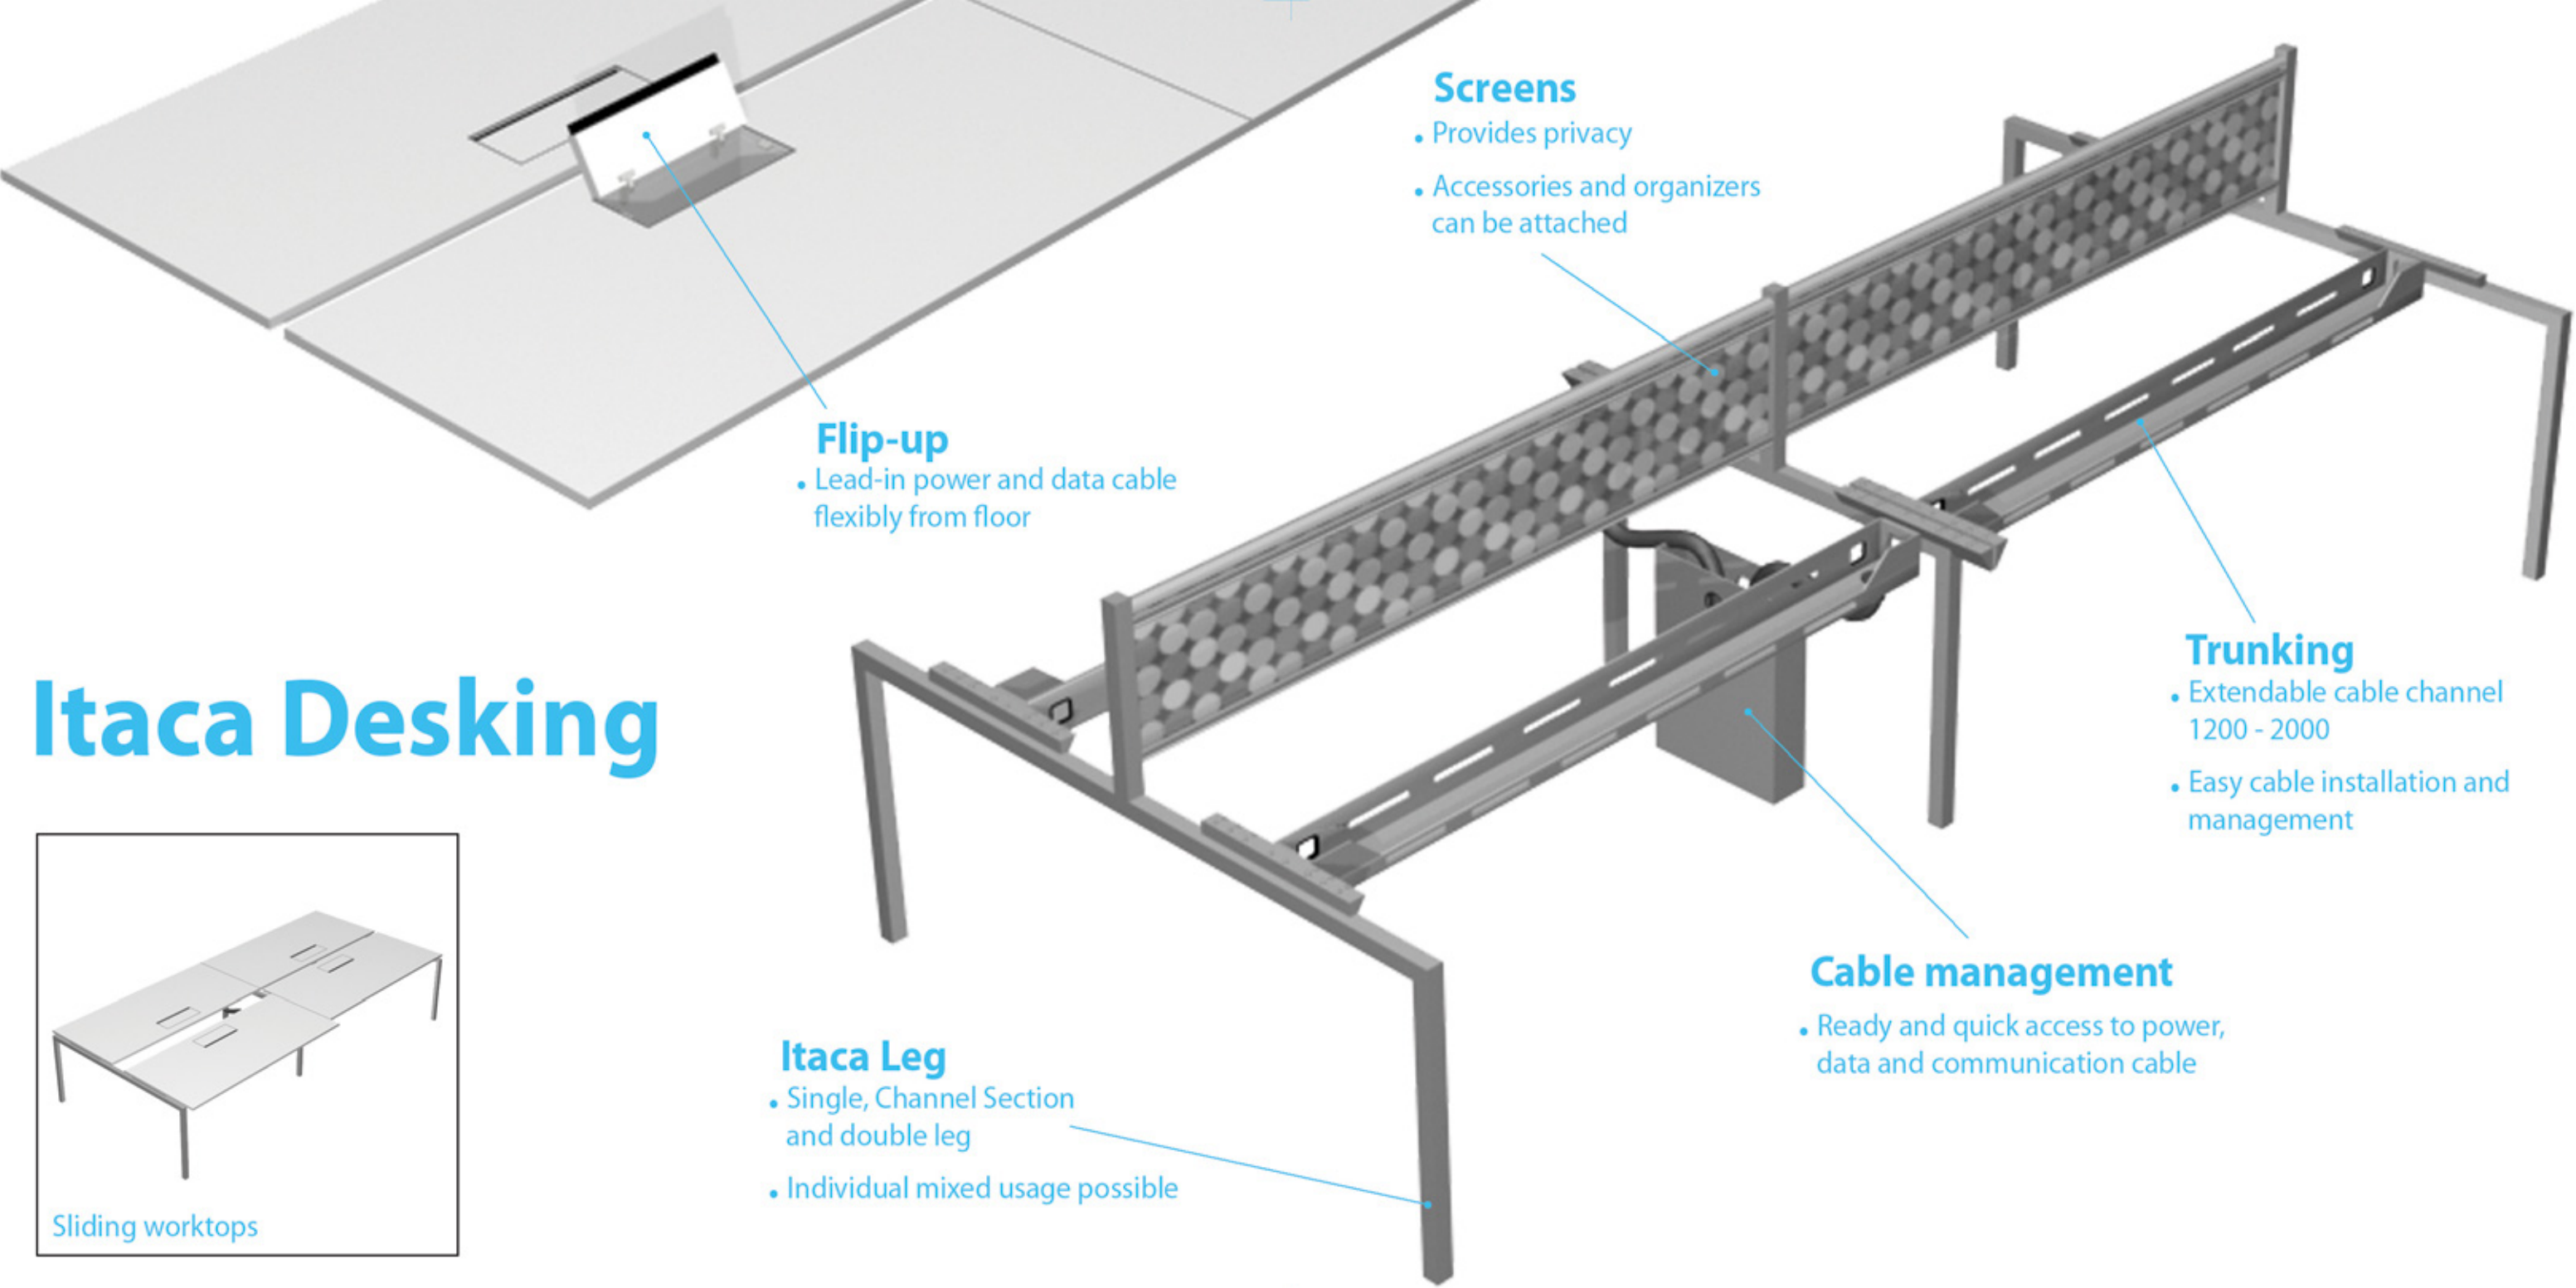

affordable

Unlike traditional workstations that are relatively more expensive, Itaca is a cost efficient open plan system which does not compromise on cable management or aesthetics which are primarily the 2 most important in the selection process of the ideal workstation for any officespace. With minimum parts and reusable components, Itaca can be reconfigured easily whilst reusing back most of the parts when there is a relocation exercise.

Itaca has been designed for all types of offices. Ranging from the individual to a team office to a large open plan office, it combines aesthetics with functionality. Completely flexible, it can be quickly reconfigured to suit many different needs.

Start with a single table, personalizing it to suit your mood and senses. Reconfiguring later into a full office cluster is possible with minimum parts.

PERSONALIZATION

FUNCTIONALITY

ITACA is available in a single desk as well as in a bench-style cluster of 4 or 6 or even more.

ITACA encourages communication between workers, fostering collaboration and interaction.

CONFIGURATIONS

Itaca Desking

ITACA

Elements

Worktops

Legs

CPU Holder