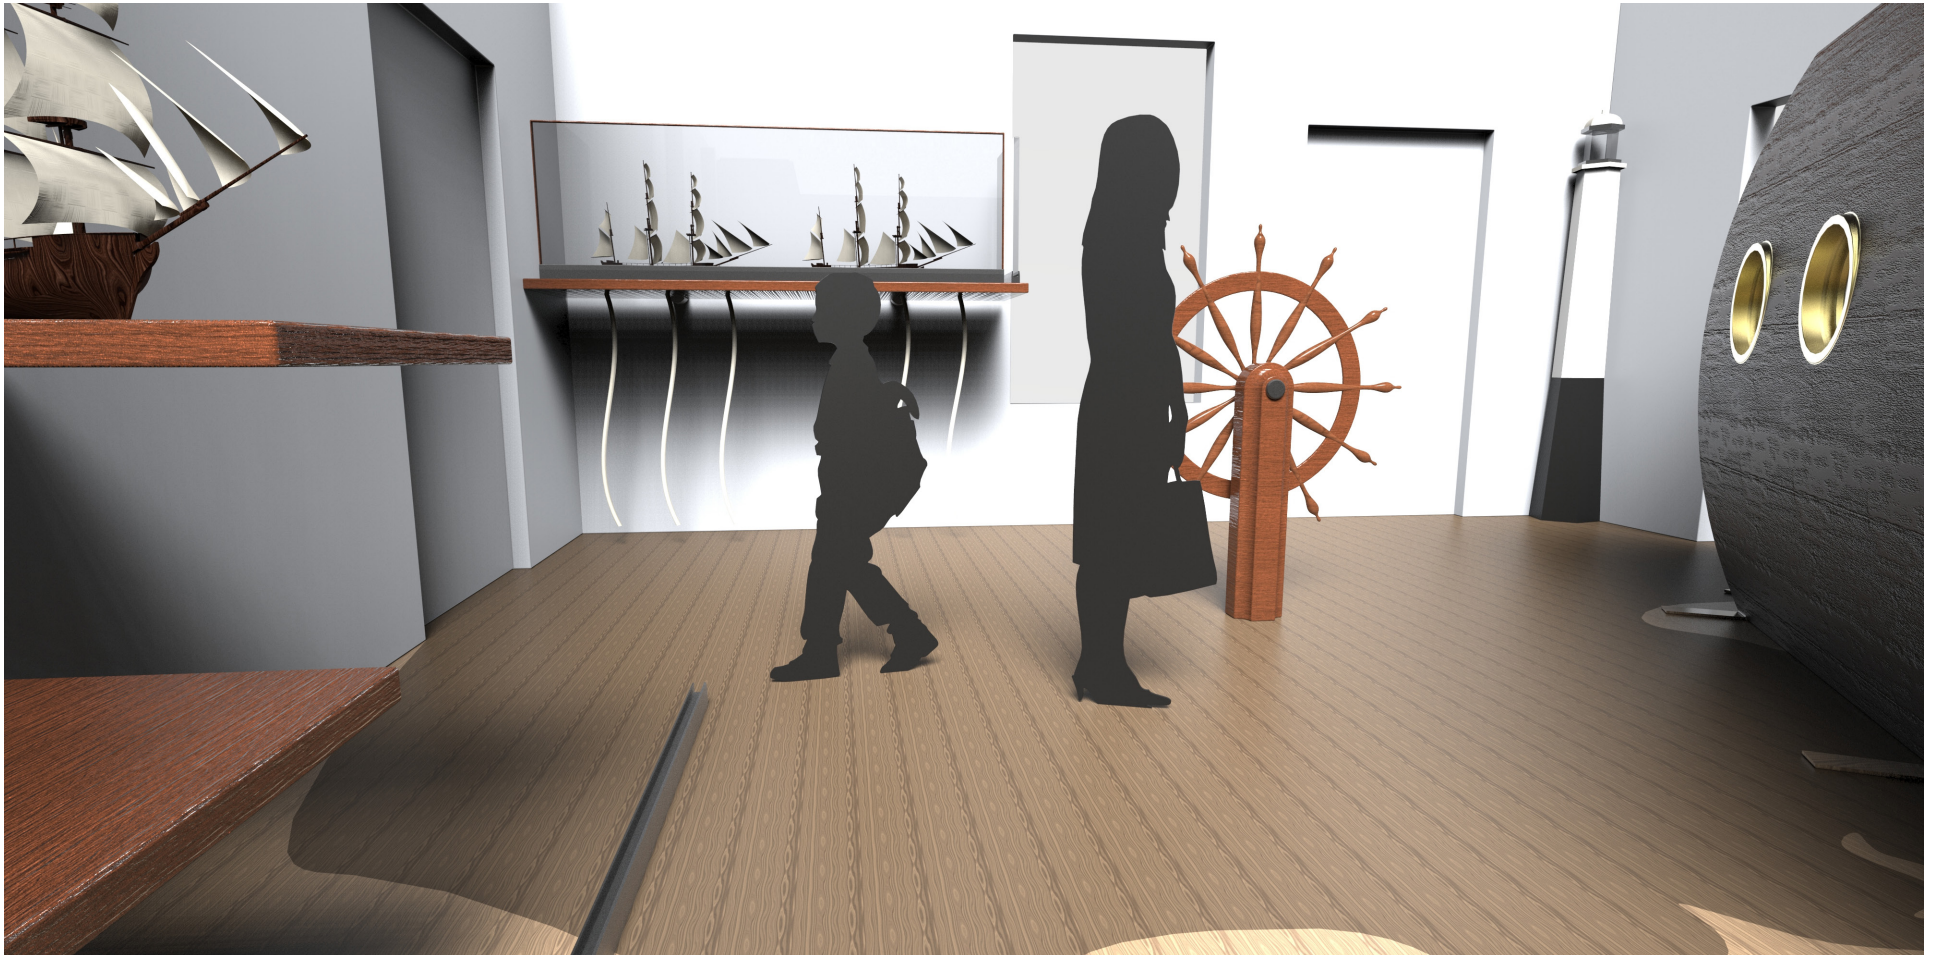

DISPLAY 1

Material: Clear Vinyl Sticker
Estimate Cost: \$1,000
Resource: C.R Laurence
Measurements: 3 ft x 2.5 ft x 2 ft

In this display guests will learn about the two great ships, [Roman Galley and Oseberg](#). Underneath the glass display they can learn how to tie nautical knots.