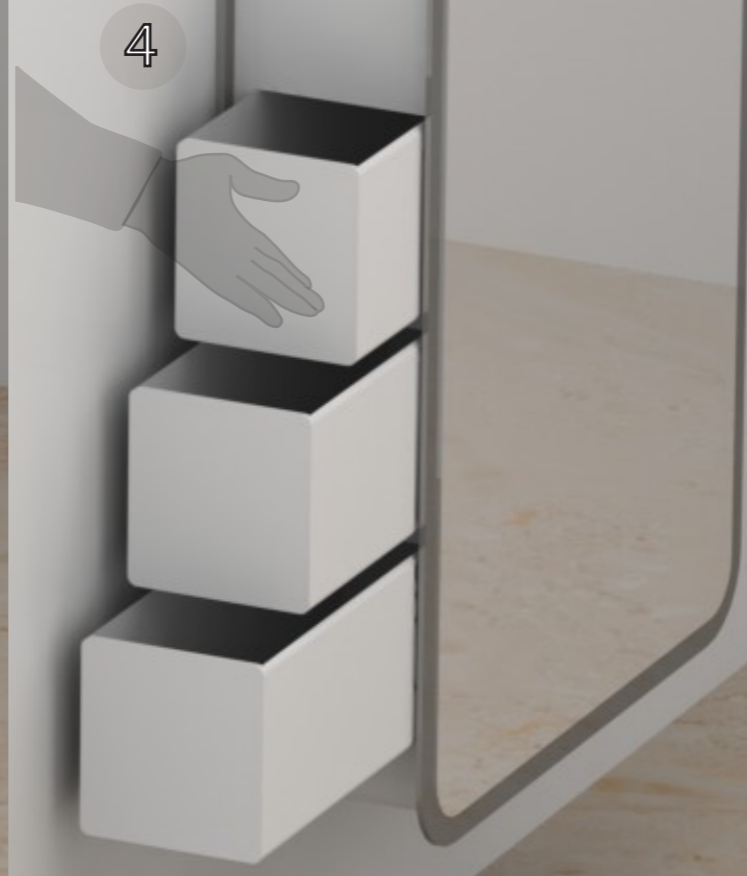

S3882

# M i r r a g e

1. Full length mirror when the compartment is closed which hides mess caused by daily use of sink and tap
2. Push top half of compartment using steel frame to reveal sink and tap
3. "Push to open" technology used to close the compartment. Push top half of compartment using the steel frame.
4. "Push to open" drawers for storage of bathroom utensils on the side of the compartment