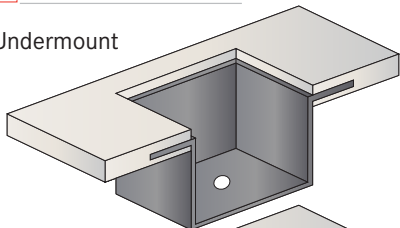

Undermount

Flushmount

Inset

Choose finish

Fraganite

Tectonite

Glass

Stainless Steel