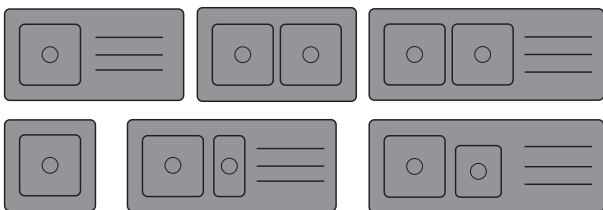

Our range is constantly evolving and there is always new innovative products being introduced to bring kitchen dreams to life.”

4 easy steps to choose your perfect sink

Choose configuration

Choose installation

Undermount

Flushmount

Inset

Choose finish

Fraganite

Tectonite

Glass

Stainless Steel