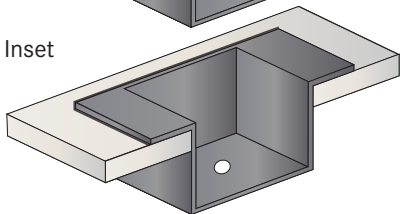

Undermount

Flushmount

Inset

Choose finish

Fraganite

Tectonite

Glass

Stainless Steel