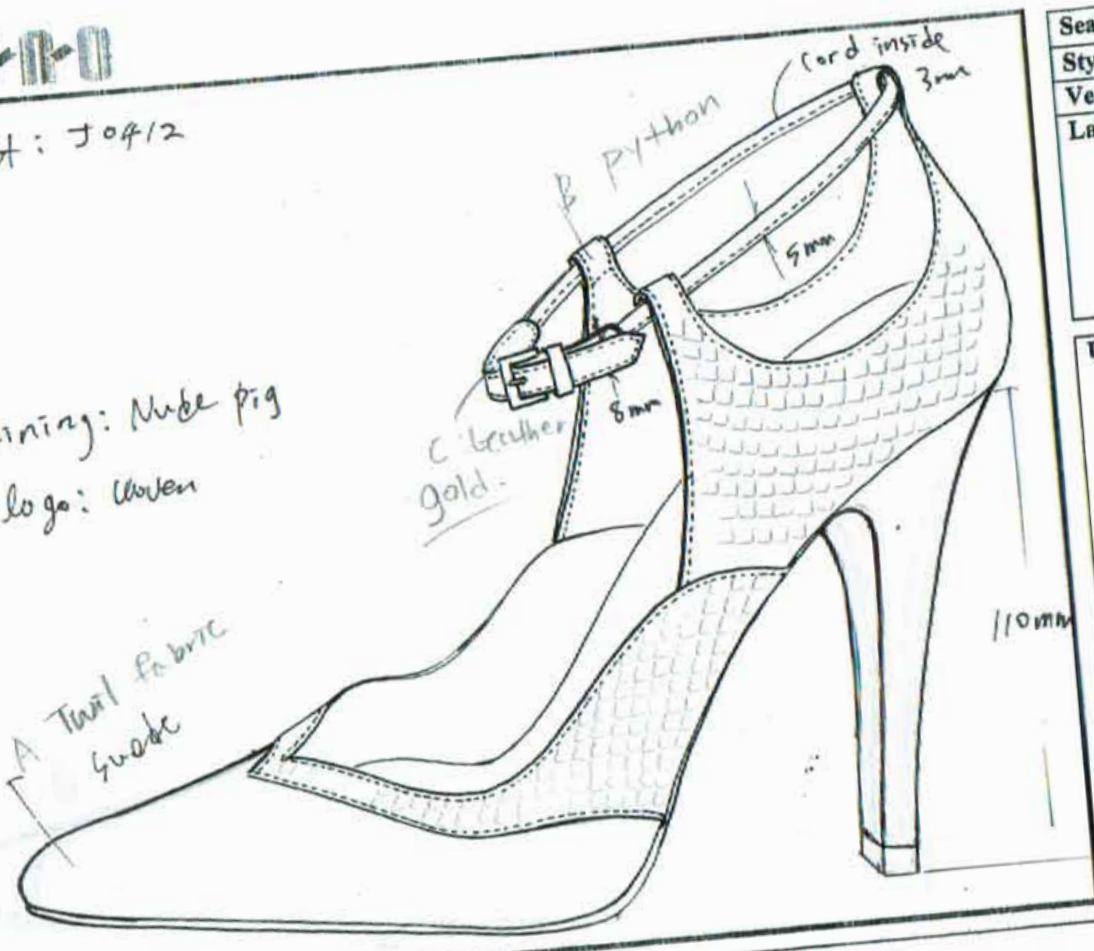

Note

No.

JUBO

Last: J0412

lining: Nude pig
logo: woven

A Twist fabric suede

Season	
Style	J0412
Vendor	
Last	J0412

Upper	A: ① twist fabric ② suede B: nude pig heel: 110mm inset: 6mm
Insole	Nude pig

Note

A 1 blue 비오 가죽

B 7. 짙은 파랑
2. 자두색. wine