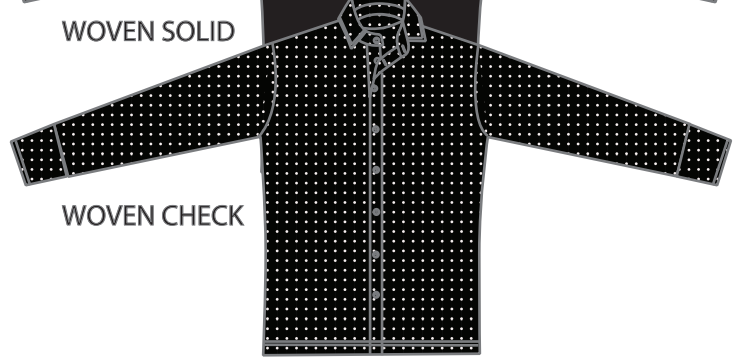

CITY NIGHTS MENS

WOVEN POLKA DOT

WOVEN SOLID

WOVEN CHECK

GLEN PLAID

HEAVY WEIGHT HERRINGBONE

PINSTRIPLE

DENIM

PINSTRIPLE

DENIM

SOLID KNIT

POLKA DOT KNIT