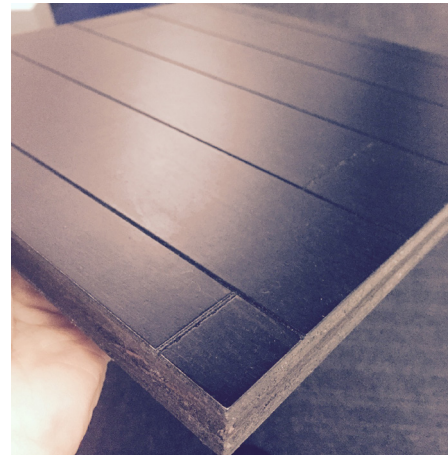

M/W PAN MATERIALS

MENS

BASKETBALL FLOOR

REGRIND (WHITE OR GRAY FLECKS)

REFERENCE FOR STRIPE
EDGE FINISH

ROAD

WOMENS

YOGA MAT