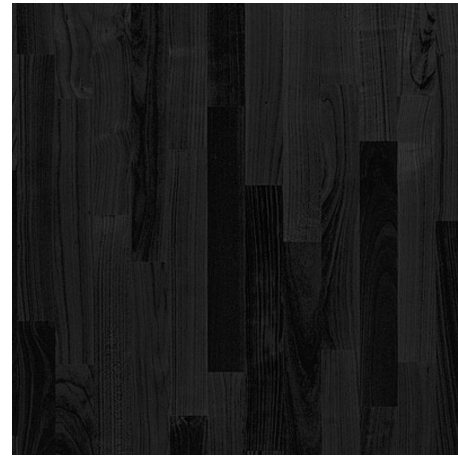

M/W PAN MATERIALS

MENS

BASKETBALL FLOOR

REGRIND (WHITE OR GRAY FLECKS)

REFERENCE FOR STRIPE
EDGE FINISH

ROAD

WOMENS

YOGA MAT