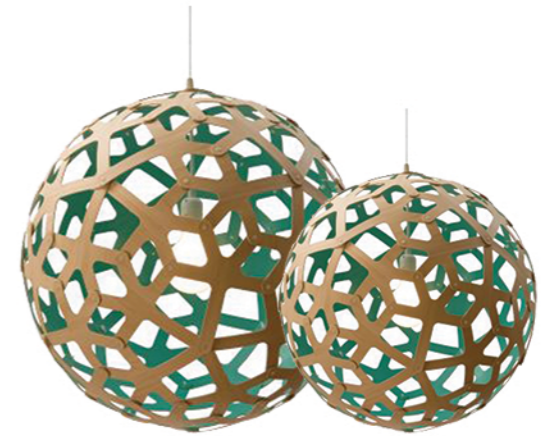

Café area first floor

Pendel, used in lounge/café area. Gives a nice effect, in many different sizes. Design by Simon James

Dinningtable used in the café area. In solid oak. Design by Davin Larkin

DOLLYMOUNT RENOVATION	
PROJECT NAME	Dollymount renovation
DATE	15/10/2012
DRAWN BY	Charlotte Kjær Eriksson
Perspective Café area	SCALE