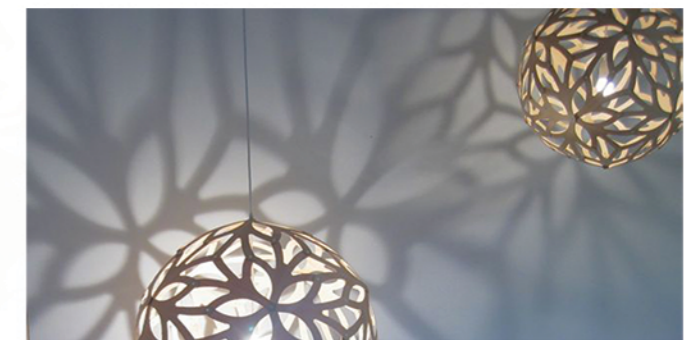

Café area first floor

Pendel, used in lounge/café area. Gives a nice effect, in many different sizes. Design by Simon James

Dinningtable used in the café area. In solid oak. Design by Davin Larkin

DOLLYMOUNT RENOVATION	
PROJECT NAME	Dollymount renovation
DATE	15/10/2012
DRAWN BY	Charlotte Kjær Eriksson
Perspective Café area	SCALE