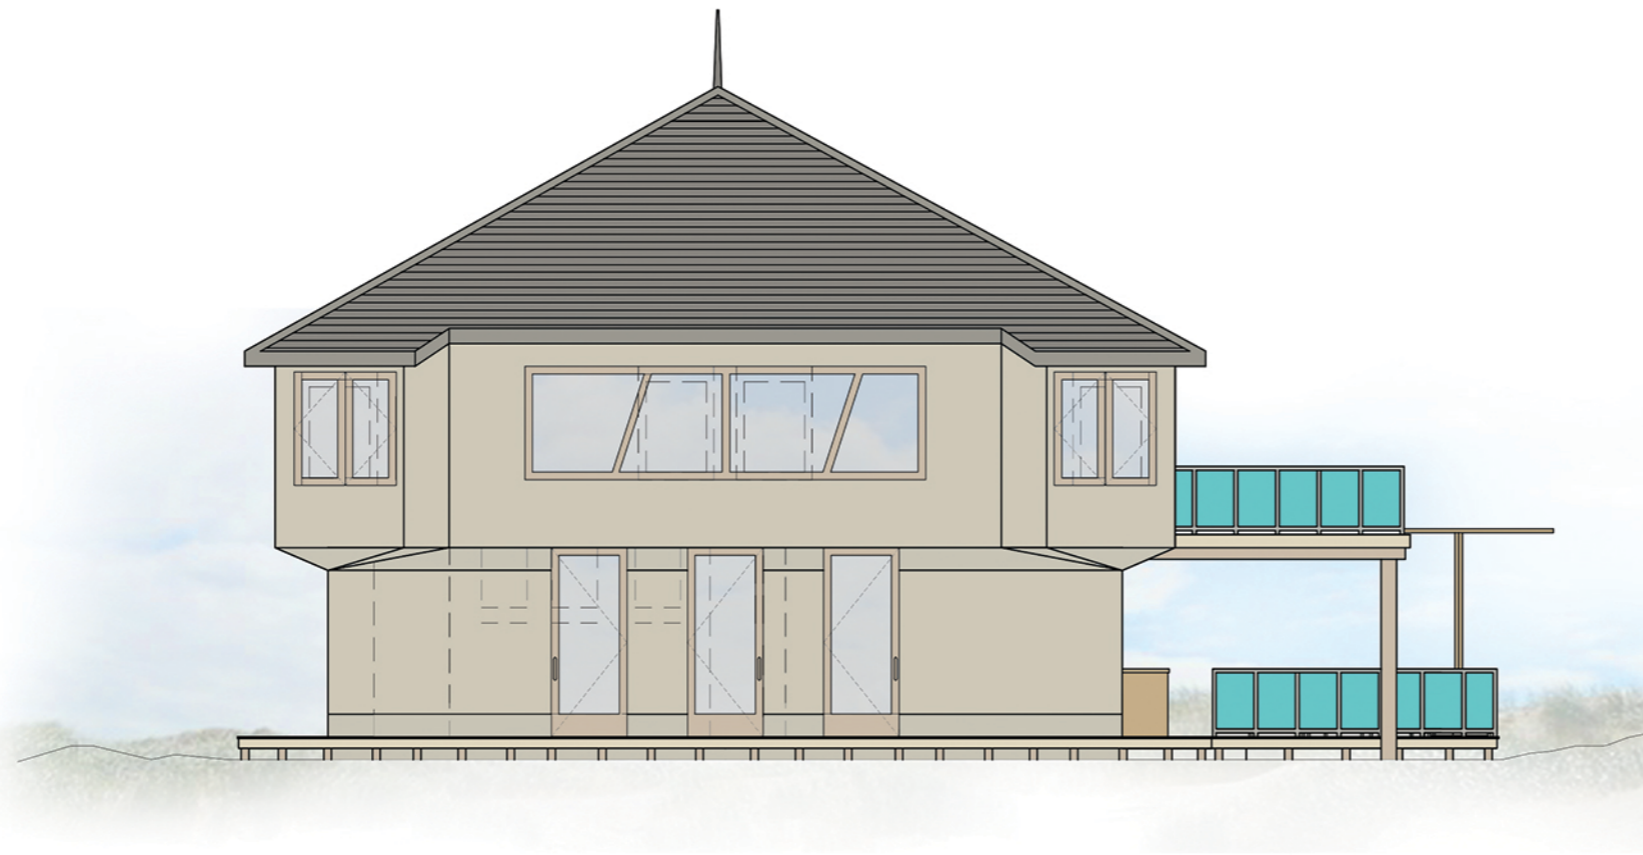

SOUTH ELEVATION

WEST ELEVATION

1:100

| | |
|---------------------------------------|-------------------------------------|
| DOLLYMOUNT RENOVATION | |
| PROJECT NAME Dollymount renovation | SOUTH WEST ELEVATION |
| DATE 15/10/2012 | |
| DRAWN BY Charlotte Kjær Eriksson | SCALE 1:100 |