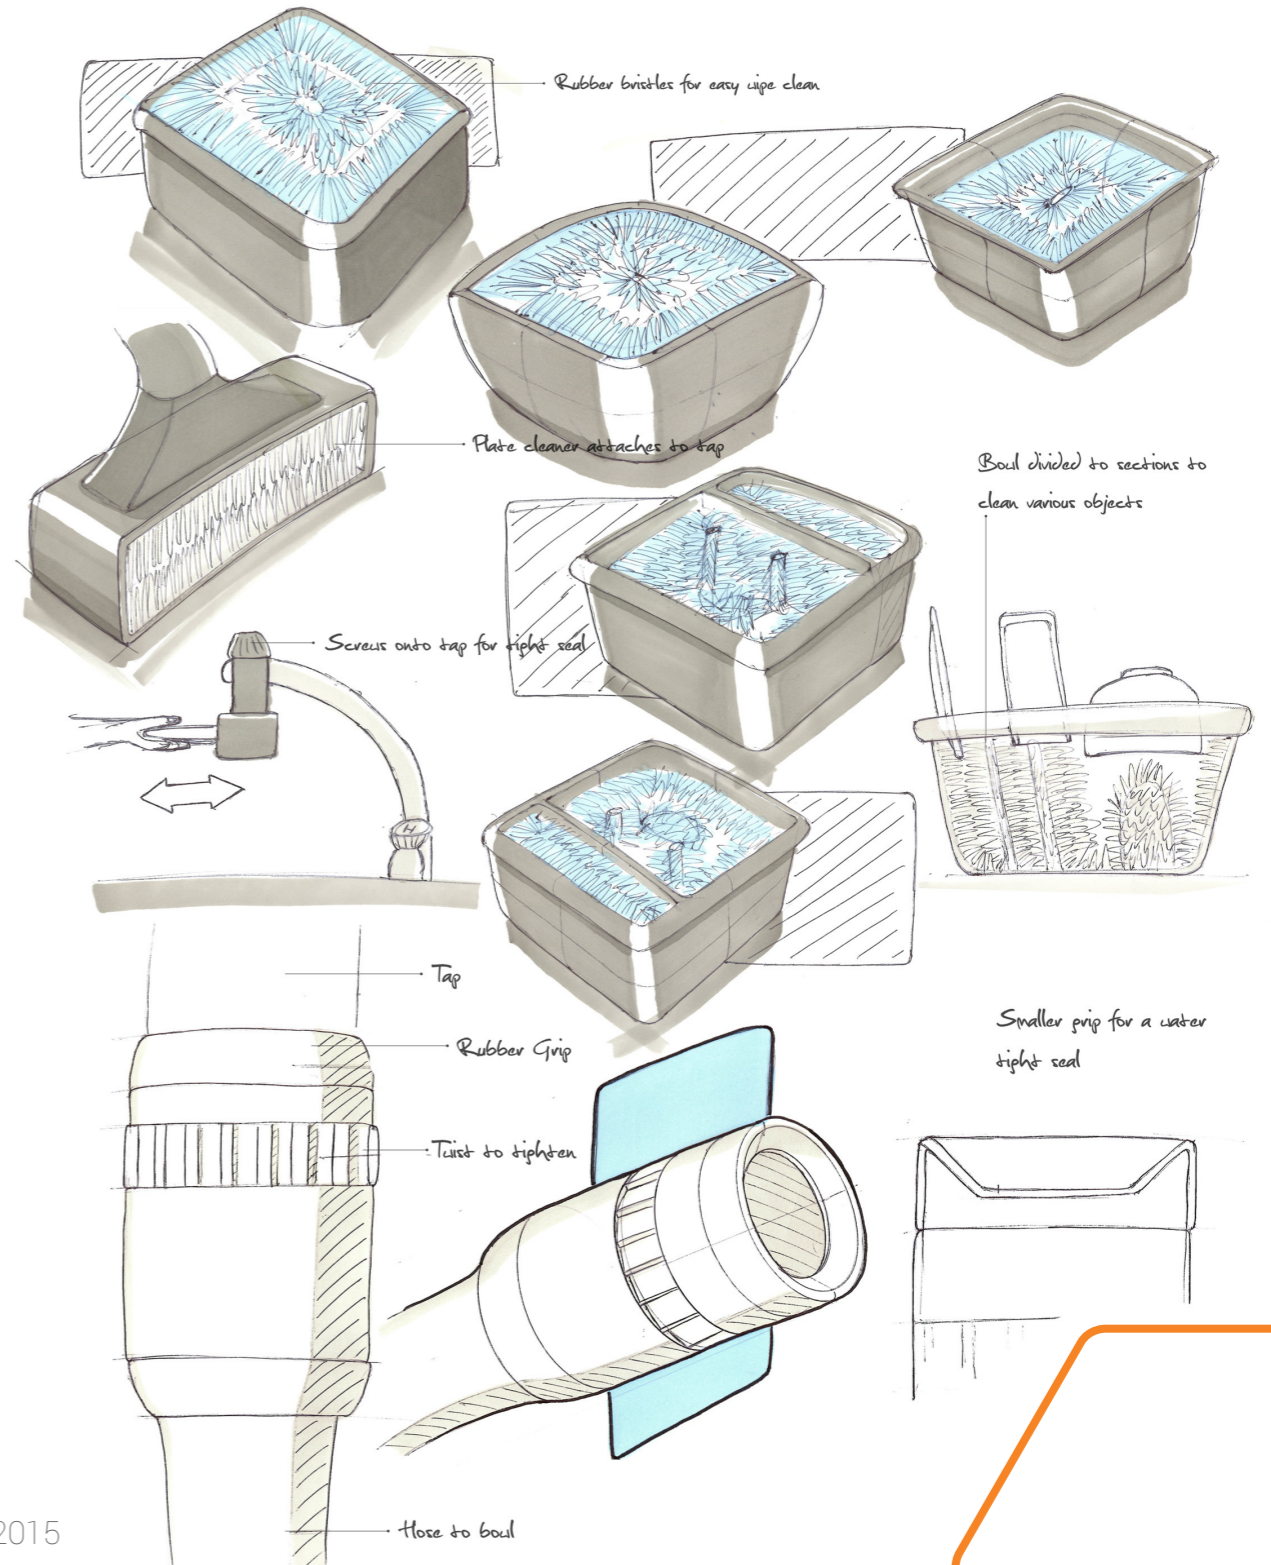

Cacti

designed for Vax

The **Cacti** is designed to minimise water and energy usage during the process of washing dishes. Designed for small, urban living spaces it is ideal for users that live alone and do not have the capacity to fill a dishwasher. That being said the Cacti still has the convenience of a dishwasher but the simplicity of a washing up bowl.

It has been proven that a dishwasher uses less energy and water per plate. A fully loaded dishwasher can use up to 25% less energy than washing that same load by hand. Not to mention the lower water usage and user interaction time.