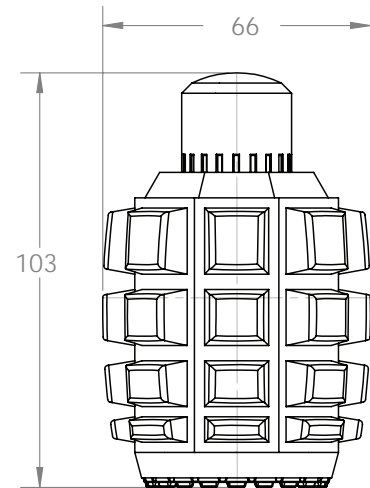

Push Button Grenade

ITEM NO.	PART NUMBER	QTY.
1	Outer Body	1
2	Battery Housing	1
4	6v battery	1
5	Momentary Switch	1
6	Button top	1
7	Spring placer	1
8	Buzzer	