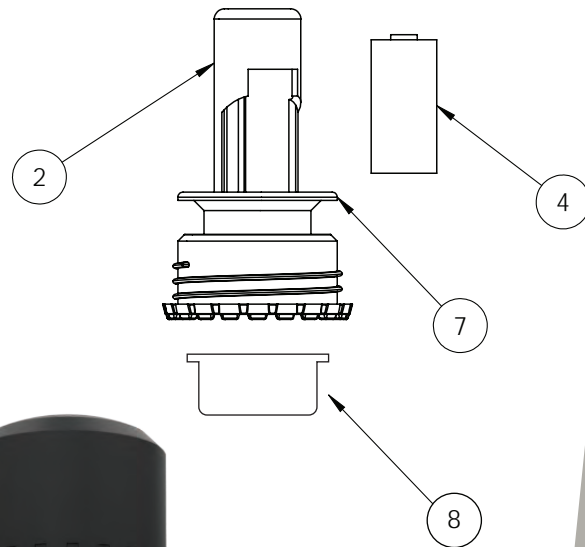

Push Button Grenade

ITEM NO.	PART NUMBER	QTY.
1	Outer Body	1
2	Battery Housing	1
4	6v battery	1
5	Momentary Switch	1
6	Button top	1
7	Spring placer	1
8	Buzzer	