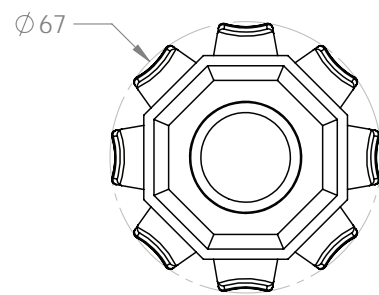

Push Button Grenade

ITEM NO.	PART NUMBER	QTY.
1	Outer Body	1
2	Battery Housing	1
4	6v battery	1
5	Momentary Switch	1
6	Button top	1
7	Spring placer	1
8	Buzzer	