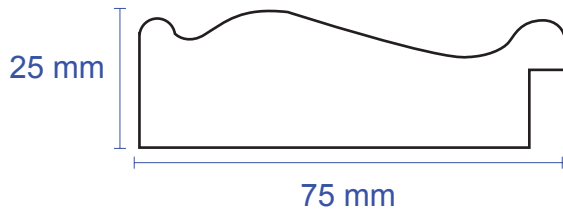

3" WOOD WITH GESSO MIRROR PROFILES

PROFILE SIZE: 75 MM WIDE x 25 MM TALL