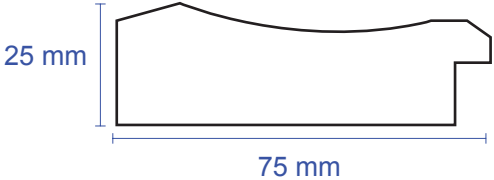

3" WOOD WITH GESSO MIRROR PROFILES

PROFILE SIZE: 75 MM WIDE x 25 MM TALL