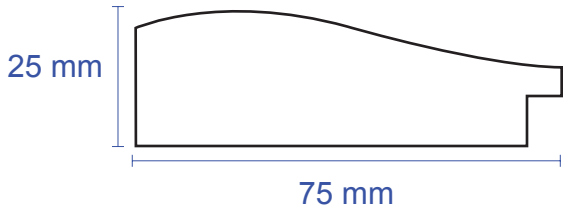

3" WOOD WITH GESSO MIRROR PROFILES

PROFILE SIZE: 75 MM WIDE x 25 MM TALL