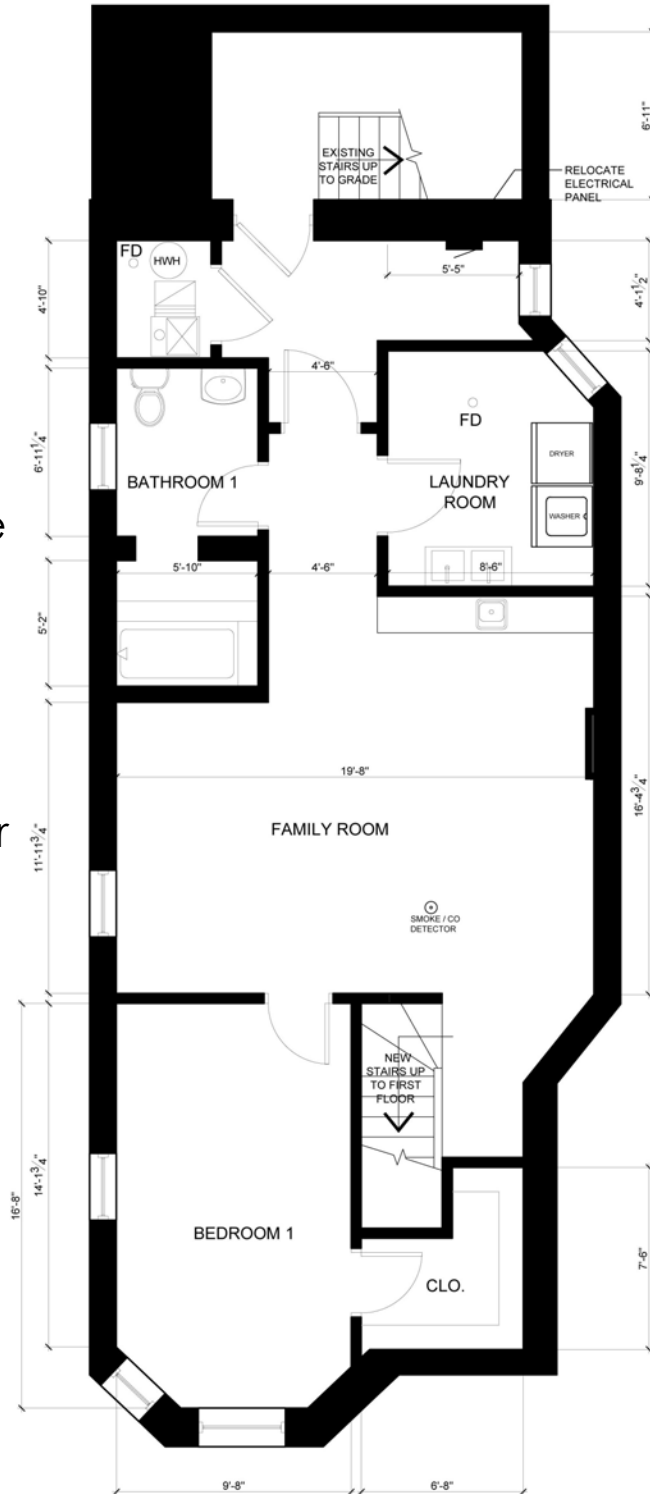

# Basement Floor Plan

- 1100+ sq ft finished basement
- Large carpeted family room
- Bedroom with walk-in closet
- *Wet Bar (optional)*
- Laundry/craft room
- Full four piece bathroom
- 200 amp electrical service
- Flood prevention system with drain tile and sump pump
- Ejector pump
- High efficiency furnace supply Basement & First floor
- Brand new 50 gal power-vent water heater