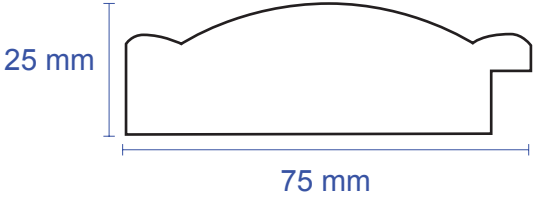

3" WOOD WITH GESSO MIRROR PROFILES

PROFILE SIZE: 75 MM WIDE x 25 MM TALL