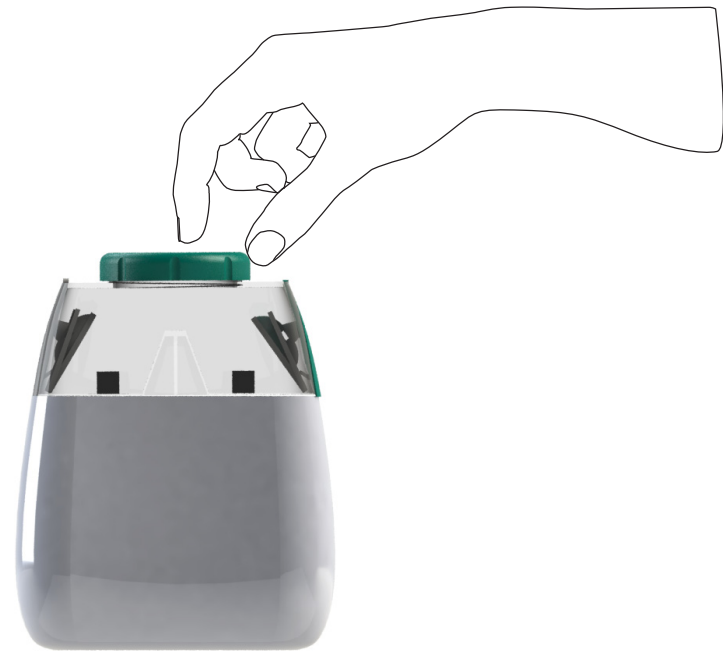

PUTTING CONTACT LENSES ON

Open solution lid, dump solution out

Screw solution lid back on