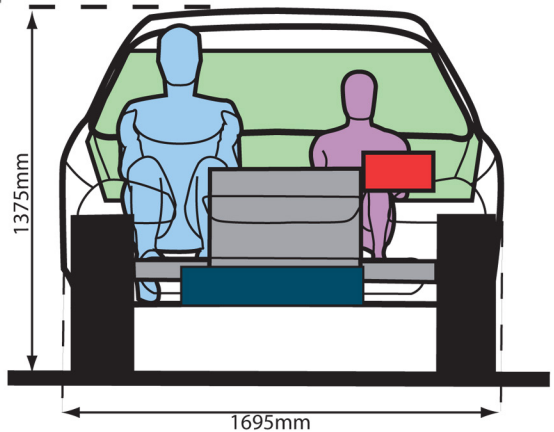

A small exercise in which we were told to do an autographic drawing of a car of our choice in Adobe Illustrator.

CIVIC

HONDA

Colour code for package drawing

Pastel Blue	Male Ergo <small>(inc. vision cone)</small>
Pastel Violet/peach	Female Ergo <small>(inc. vision cone)</small>
Light Cool Grey	Chassis & Suspension
Light-medium Grey	Drive Train <small>(Engines, fuel cells, drive shafts & gearbox)</small>
Medium Grey	Electric Motors
Med. Blue	Liquid Fuels <small>(Petrol, diesel, Bio-ethanol etc.)</small>
Pastel Yellow	Gas Fuels <small>(LPG, Hydrogen etc.)</small>
Red	Batteries
Pastel Green	Luggage
Black or Dark Grey	Tyres & Tracks