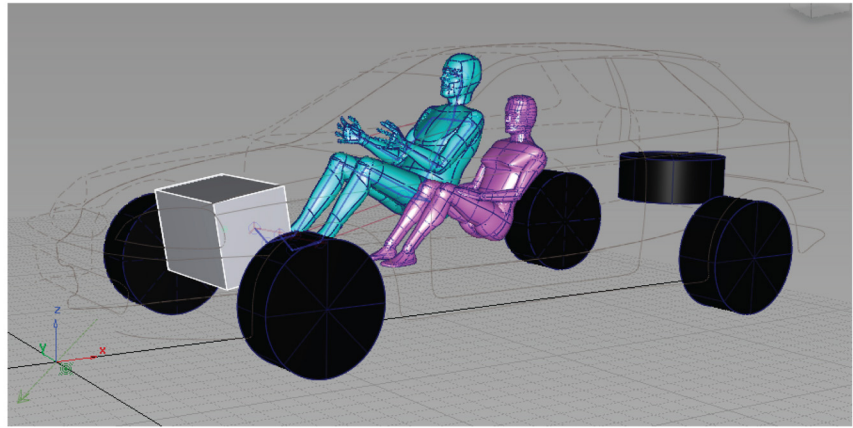

A small exercise in which we were told to do an autographic drawing of a car of our choice in Adobe Illustrator.

CIVIC

HONDA

Colour code for package drawing

Pastel Blue	Male Ergo <small>(inc. vision cone)</small>
Pastel Violet/peach	Female Ergo <small>(inc. vision cone)</small>
Light Cool Grey	Chassis & Suspension
Light-medium Grey	Drive Train <small>(Engines, fuel cells, drive shafts & gearbox)</small>
Medium Grey	Electric Motors
Med. Blue	Liquid Fuels <small>(Petrol, diesel, Bio-ethanol etc.)</small>
Pastel Yellow	Gas Fuels <small>(LPG, Hydrogen etc.)</small>
Red	Batteries
Pastel Green	Luggage
Black or Dark Grey	Tyres & Tracks