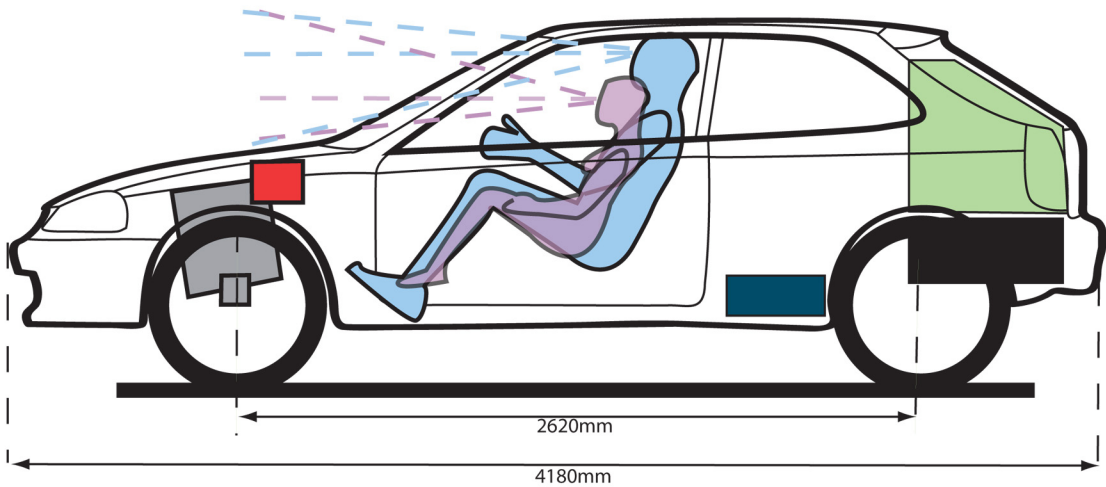

A small exercise in which we were told to do an autographic drawing of a car of our choice in Adobe Illustrator.

CIVIC

HONDA

Colour code for package drawing

Pastel Blue	Male Ergo <small>(inc. vision cone)</small>
Pastel Violet/peach	Female Ergo <small>(inc. vision cone)</small>
Light Cool Grey	Chassis & Suspension
Light-medium Grey	Drive Train <small>(Engines, fuel cells, drive shafts & gearbox)</small>
Medium Grey	Electric Motors
Med. Blue	Liquid Fuels <small>(Petrol, diesel, Bio-ethanol etc.)</small>
Pastel Yellow	Gas Fuels <small>(LPG, Hydrogen etc.)</small>
Red	Batteries
Pastel Green	Luggage
Black or Dark Grey	Tyres & Tracks