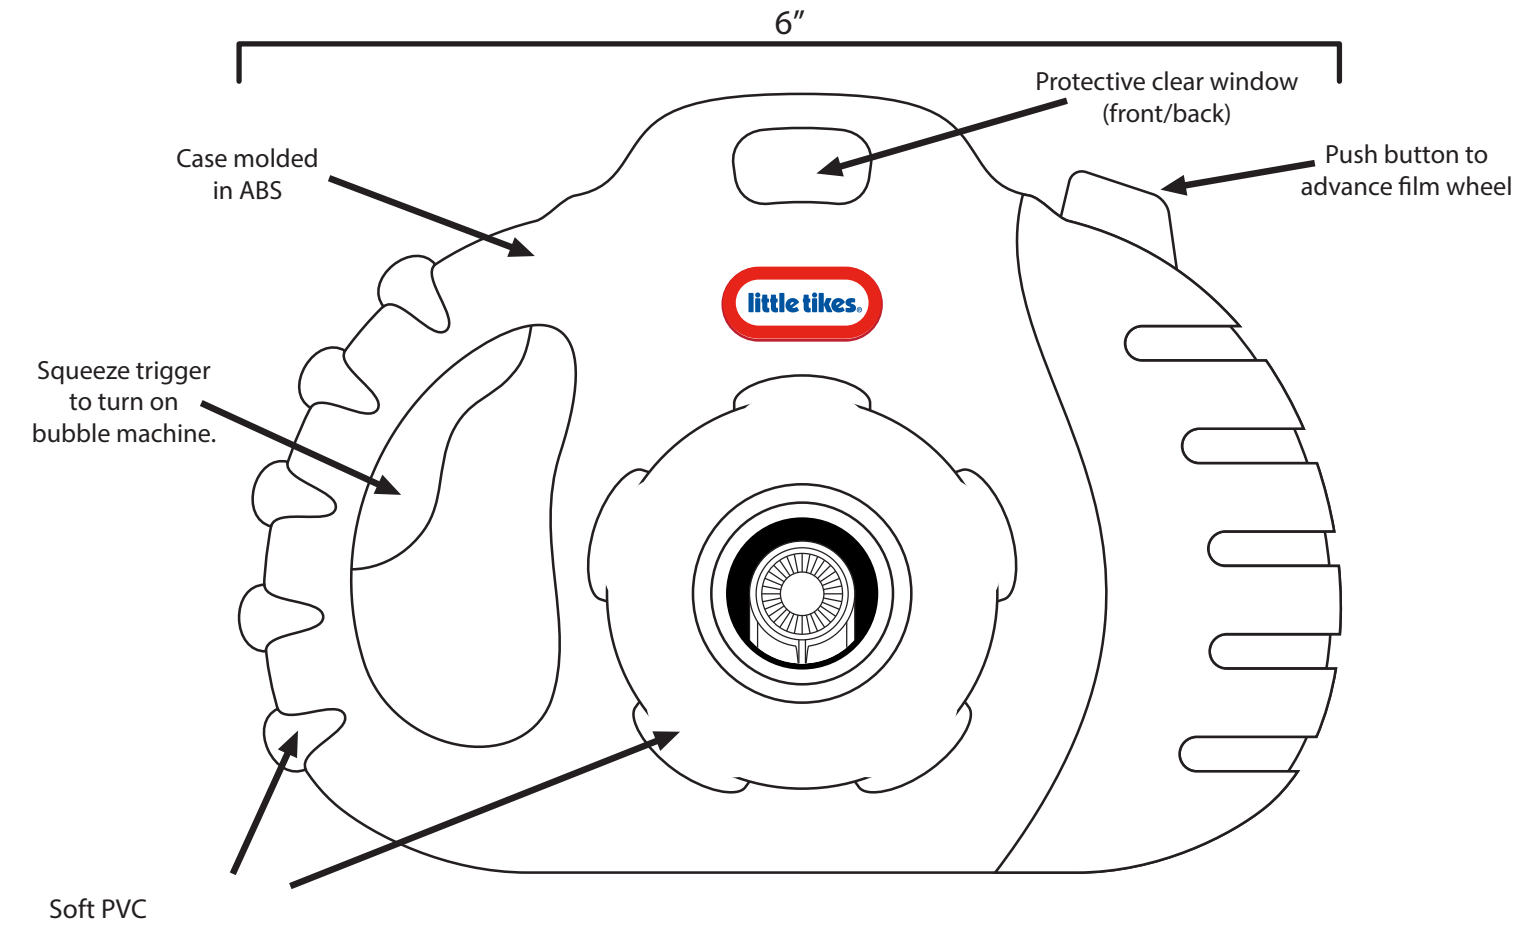

Control Drawing

-Operated by 2AA batteries
(maker to handle location)

-Comes with 8oz SMB PETE bottle

3"