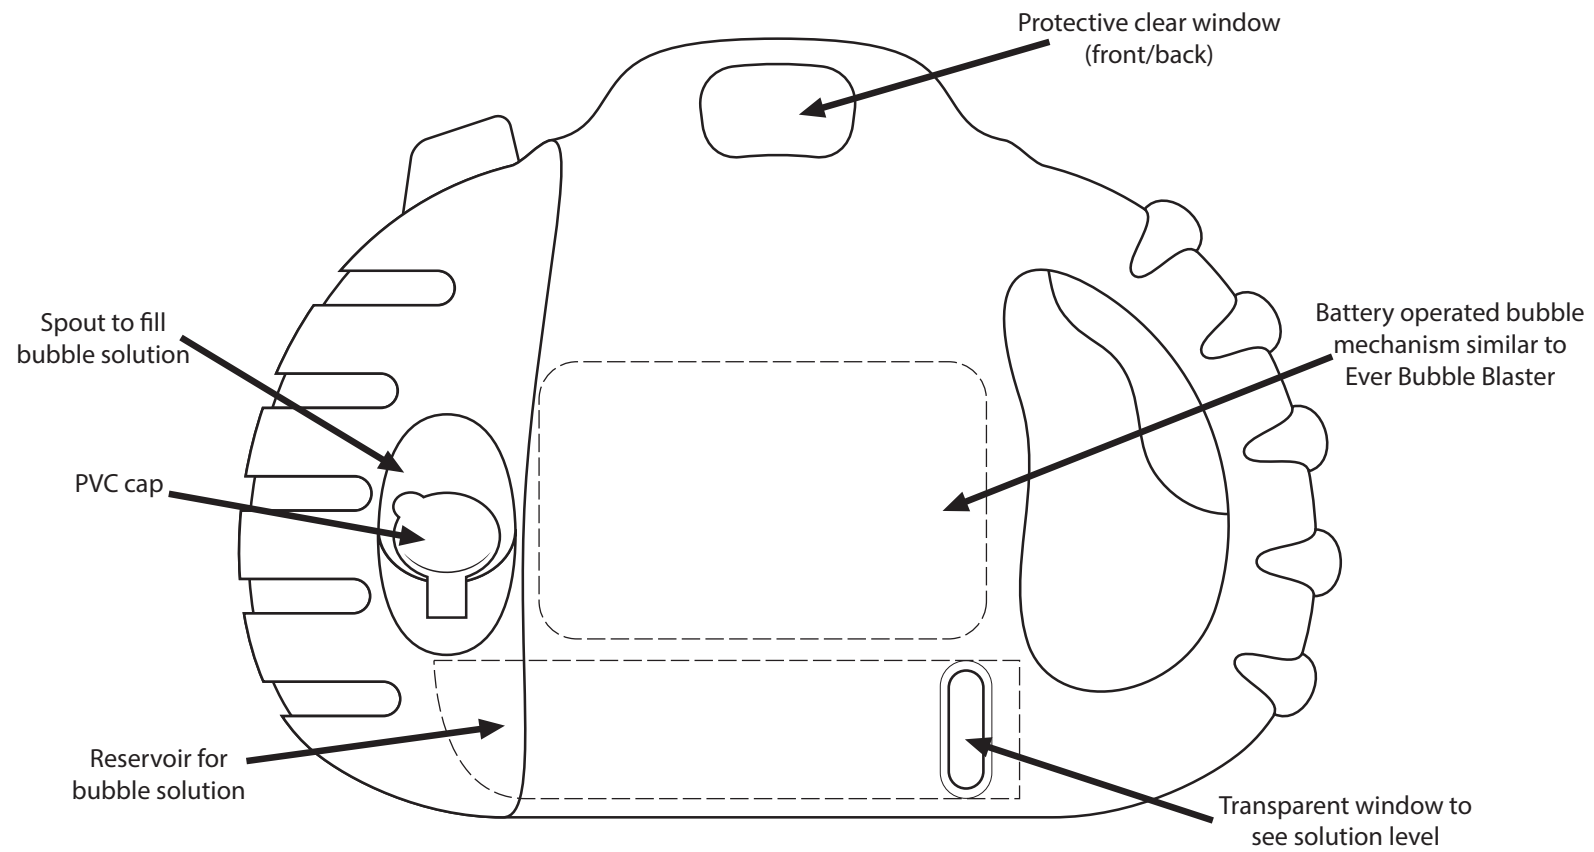

Control Drawing

-Operated by 2AA batteries
(maker to handle location)

-Comes with 8oz SMB PETE bottle

3"