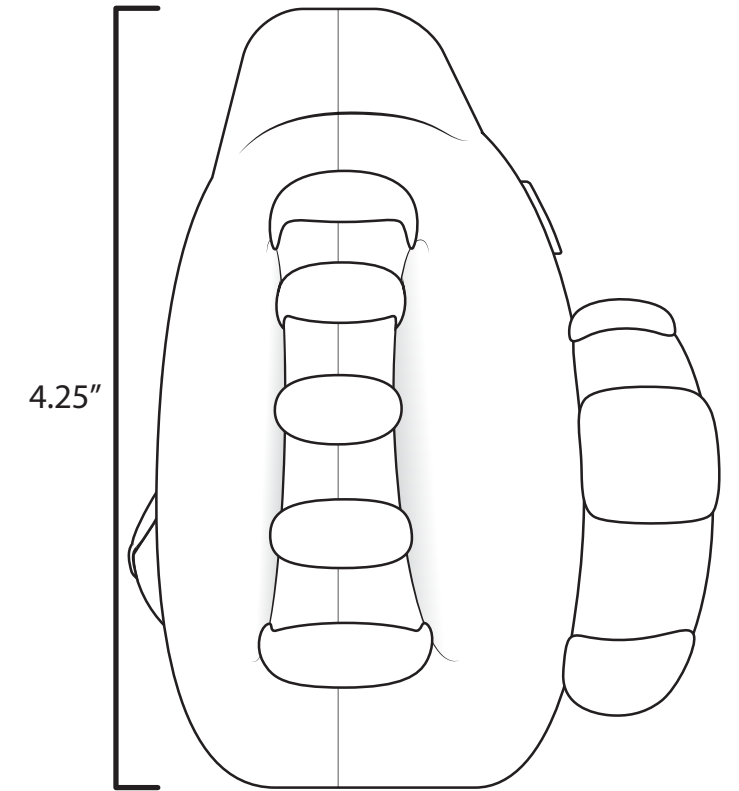

Control Drawing

-Operated by 2AA batteries
(maker to handle location)

-Comes with 8oz SMB PETE bottle

3"