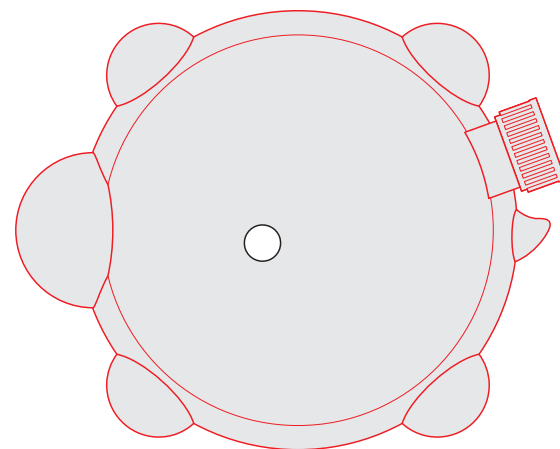

# Control Drawing

(Top Turtle)  
3 Water Spouts

(Tiddle Turtle)  
2 Water Spouts

(Bottom Turtle)  
Stationary - NO Spouts

## Assembled/Internals (Please reference Kai Lan Sprinkler - #23750)

Stationary Parts      Parts that will Spin/Move