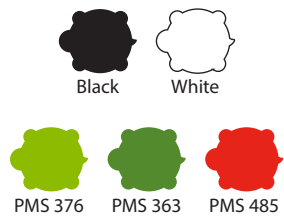

# Control Drawing

(Top Turtle)  
3 Water Spouts

(Tiddle Turtle)  
2 Water Spouts

(Bottom Turtle)  
Stationary - NO Spouts