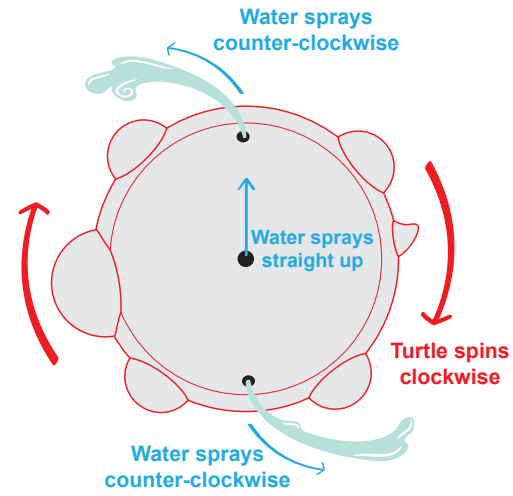

# Control Drawing

(Top Turtle)  
3 Water Spouts

(Tiddle Turtle)  
2 Water Spouts

(Bottom Turtle)  
Stationary - NO Spouts

## Assembled/Internals (Please reference Kai Lan Sprinkler - #23750)

Stationary Parts      Parts that will Spin/Move