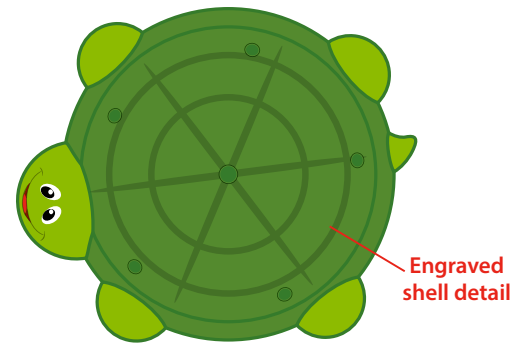

# Control Drawing

(Top Turtle)  
3 Water Spouts

(Tiddle Turtle)  
2 Water Spouts

(Bottom Turtle)  
Stationary - NO Spouts

## Assembled/Internals (Please reference Kai Lan Sprinkler - #23750)

Stationary Parts      Parts that will Spin/Move