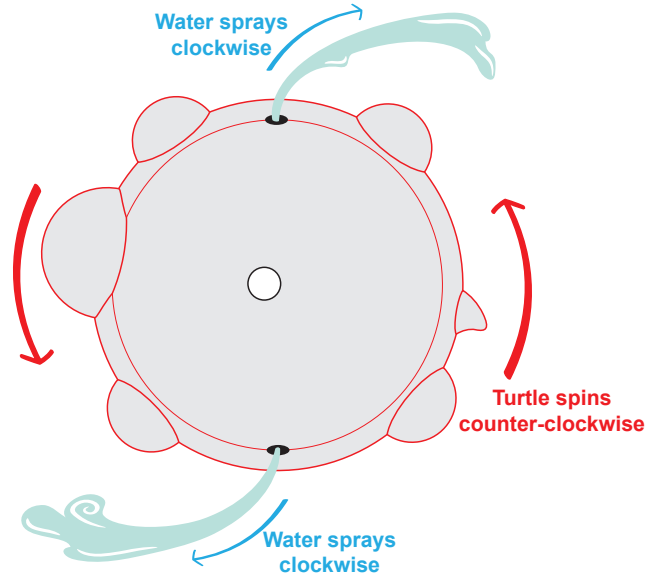

# Control Drawing

(Top Turtle)  
3 Water Spouts

(Tiddle Turtle)  
2 Water Spouts

(Bottom Turtle)  
Stationary - NO Spouts

## Assembled/Internals (Please reference Kai Lan Sprinkler - #23750)

Stationary Parts      Parts that will Spin/Move