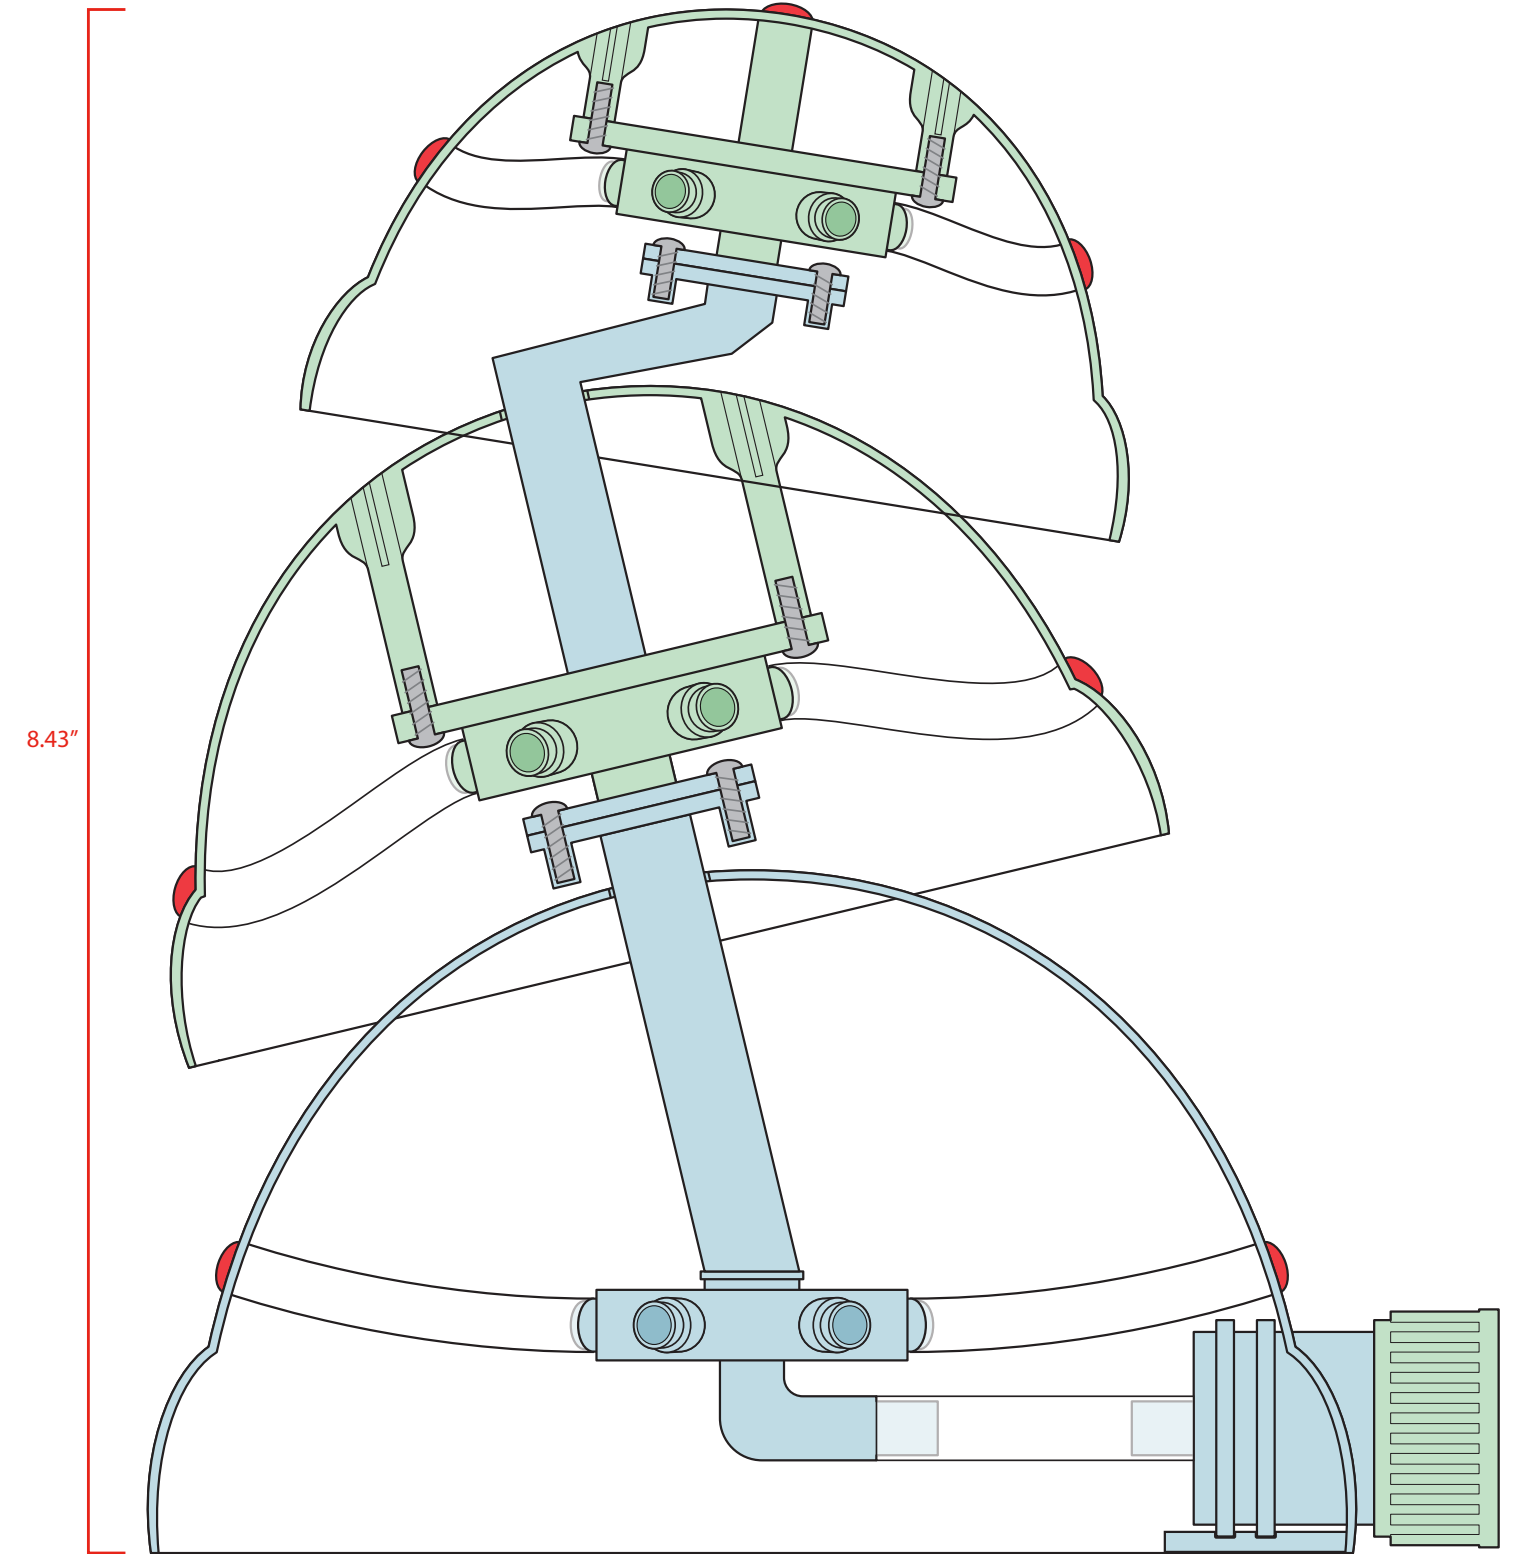

# Control Drawing

(Top Turtle)  
3 Water Spouts

(Tiddle Turtle)  
2 Water Spouts

(Bottom Turtle)  
Stationary - NO Spouts

## Assembled/Internals (Please reference Kai Lan Sprinkler - #23750)

Stationary Parts      Parts that will Spin/Move