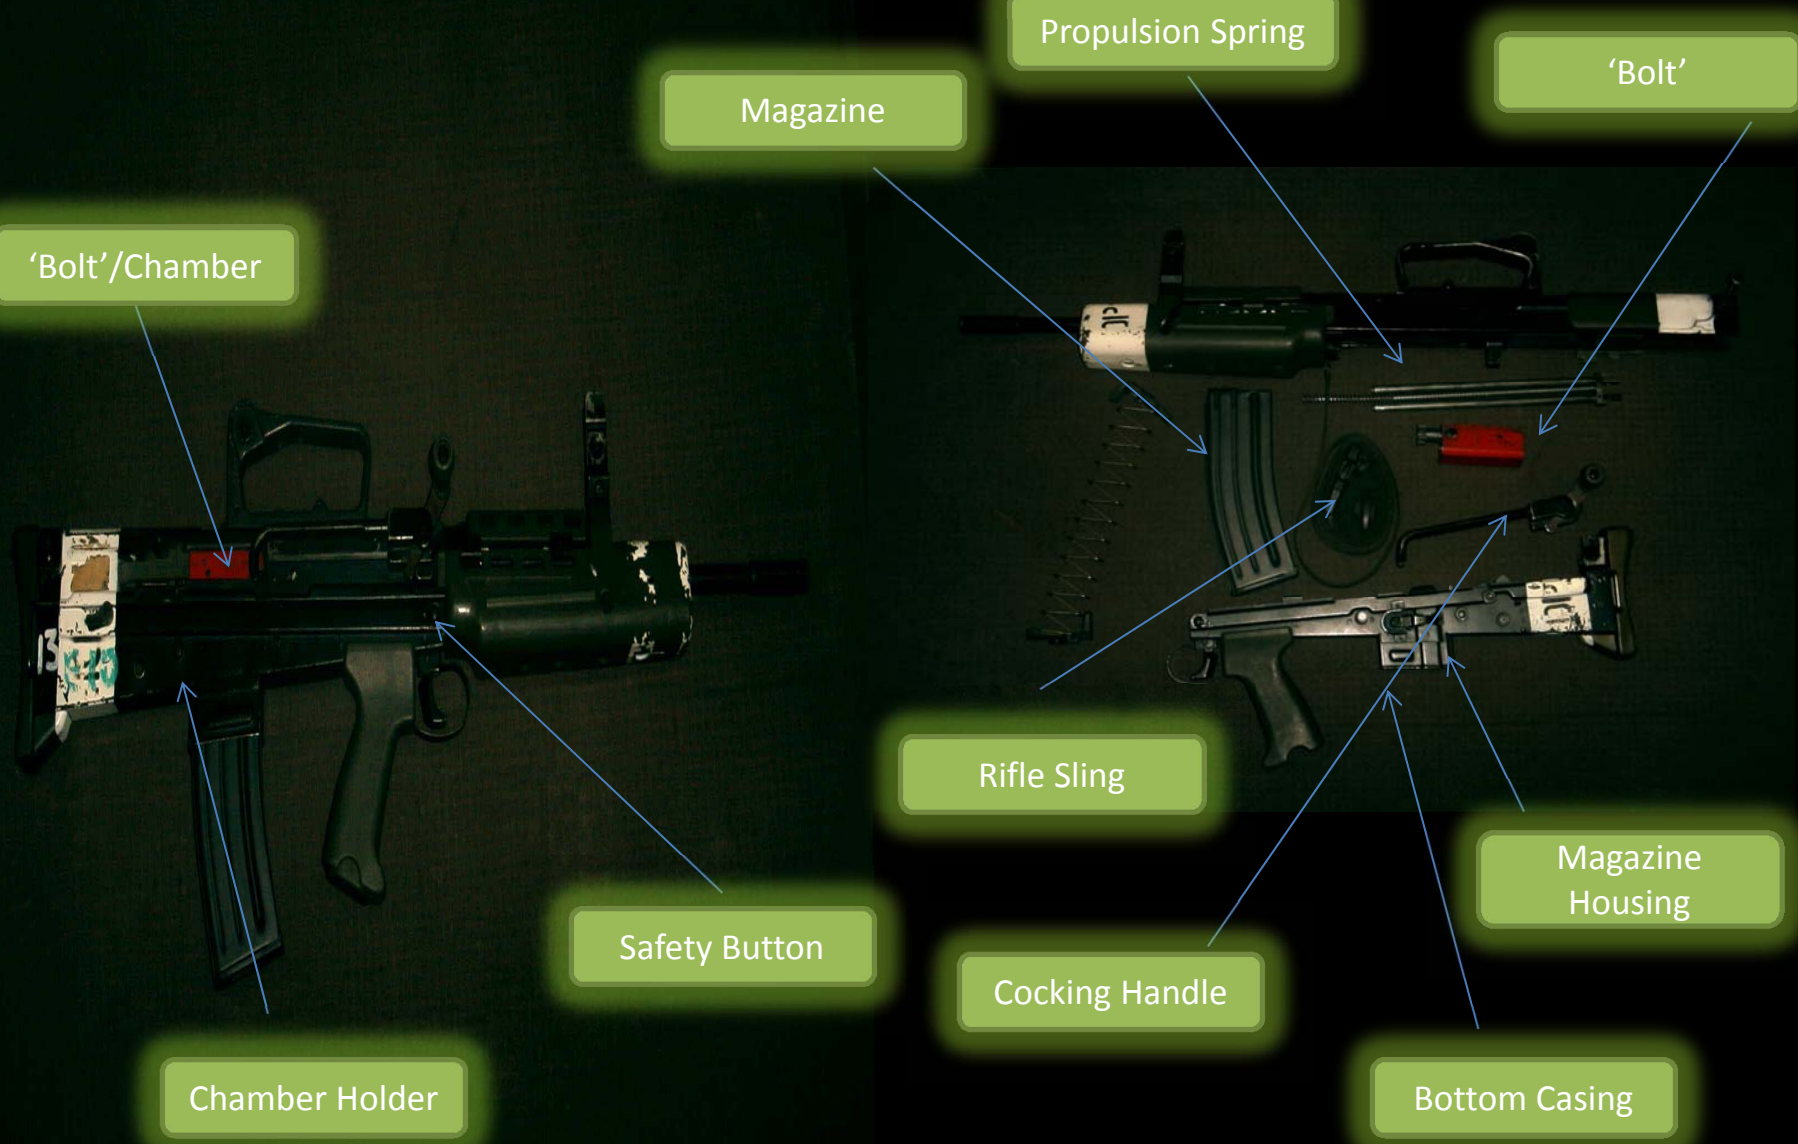

This is an image of a "GP" rifle. These weapons are currently being used in the army but army cadets are also trained on them. These guns have many parts which I will explain [here](#).

This is the rank of Lance corporal and is the 1st rank a cadet can earn. This shows a position of power, the requirement is Passed APC 1 Star.