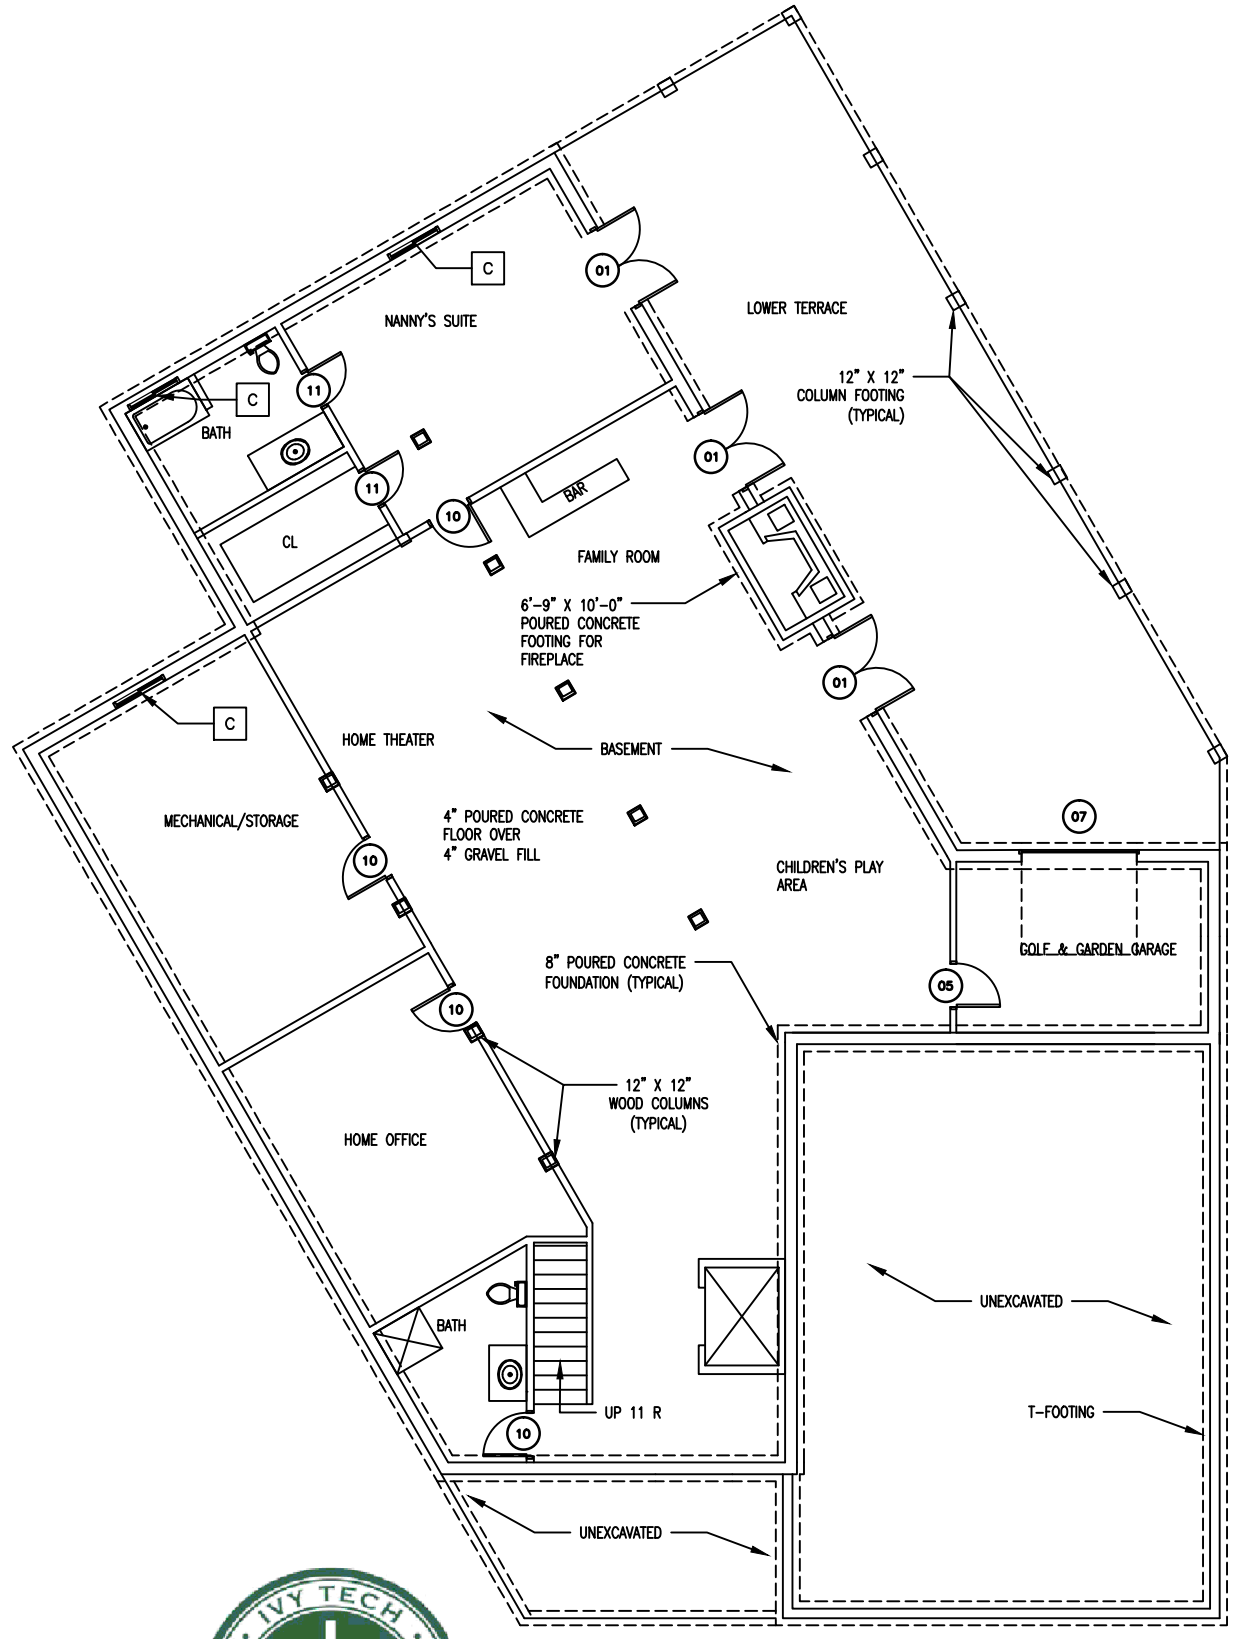

PRODUCED BY AN AUTODESK EDUCATIONAL PRODUCT

PRODUCED BY AN AUTODESK EDUCATIONAL PRODUCT

Course Title:	Residential Design		
Course No:	DESN 108		
Professor:	Mike Satterfield		
Due Date:	12/12/2012	Submitted:	
Revision No:		Submitted:	

DESIGN
TECHNOLOGY

<p>TAYLOR RESIDENCE FOUNDATION/BASEMENT PLAN</p> <p>Drawn By: TRACI GARNER</p> <p style="text-align: right;">Date: 12/12/2012</p>

Sheet:	A2
Of:	