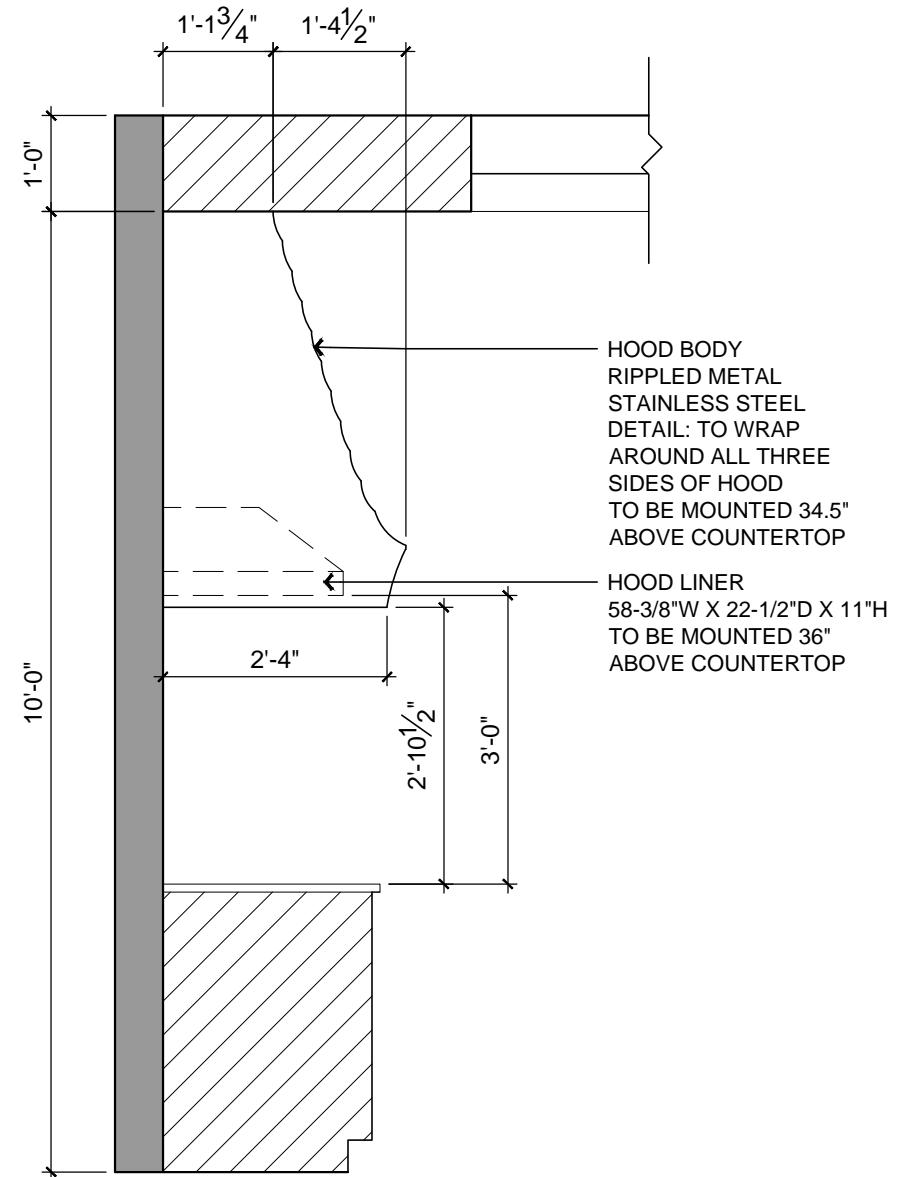

KITCHEN PLAN

SCALE: 1/2" = 1' - 0"

KITCHEN HOOD CONCEPT

NOT TO SCALE

CUSTOM HOOD SIDE ELEVATION

SCALE: 1/2" = 1' - 0"

CUSTOM HOOD FRONT ELEVATION

SCALE: 1/2" = 1' - 0"

CUSTOM HOOD WALL SECTION

SCALE: 1/2" = 1' - 0"

REVISIONS:	DATE	MARK	DESCRIPTION