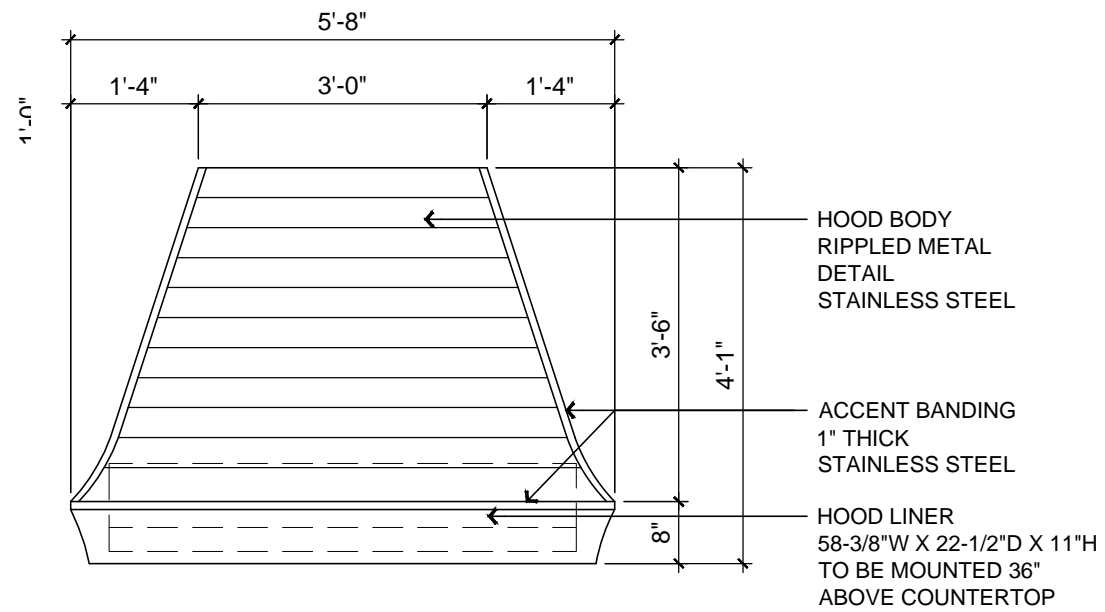

KITCHEN PLAN

SCALE: 1/2" = 1' - 0"

KITCHEN HOOD CONCEPT

NOT TO SCALE

CUSTOM HOOD SIDE ELEVATION

SCALE: 1/2" = 1' - 0"

CUSTOM HOOD FRONT ELEVATION

SCALE: 1/2" = 1' - 0"

CUSTOM HOOD WALL SECTION

SCALE: 1/2" = 1' - 0"

REVISIONS:	DATE	MARK	DESCRIPTION