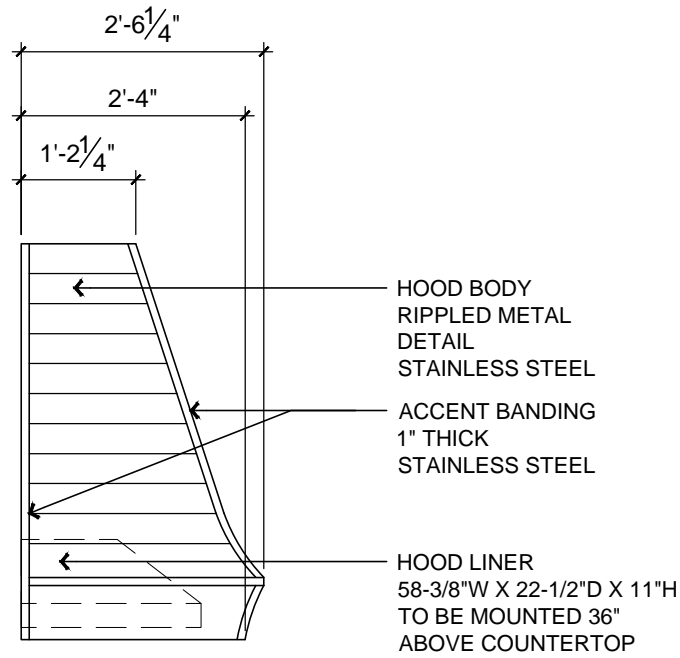

KITCHEN PLAN

SCALE: 1/2" = 1' - 0"

KITCHEN HOOD CONCEPT

NOT TO SCALE

CUSTOM HOOD SIDE ELEVATION

SCALE: 1/2" = 1' - 0"

CUSTOM HOOD FRONT ELEVATION

SCALE: 1/2" = 1' - 0"

CUSTOM HOOD WALL SECTION

SCALE: 1/2" = 1' - 0"

REVISIONS:	DATE	MARK	DESCRIPTION