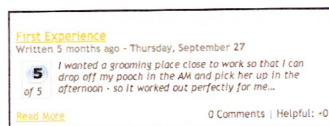

REVIEW OF PRODUCT OR SERVICE