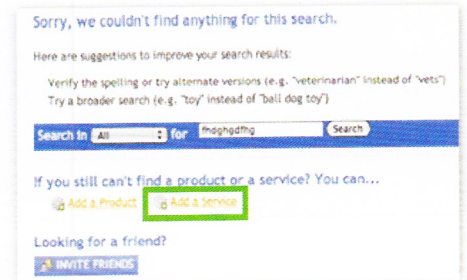

Getting a chance to win is easy!

How to Enter

- 1 If you are not yet registered on Zootoo.com, please create a free login and password.

Join Us
Fun Easy Free

- 2 Once you are logged in, go to Zootoo.com/rescues to find your rescue group by name or zip code.

Find By Zipcode: Find or Find By Name: Find

If you don't find your rescue group page, you will be able to add it and create an account at the same time. Simply click on the link "Add a Service" and follow the simple instructions.