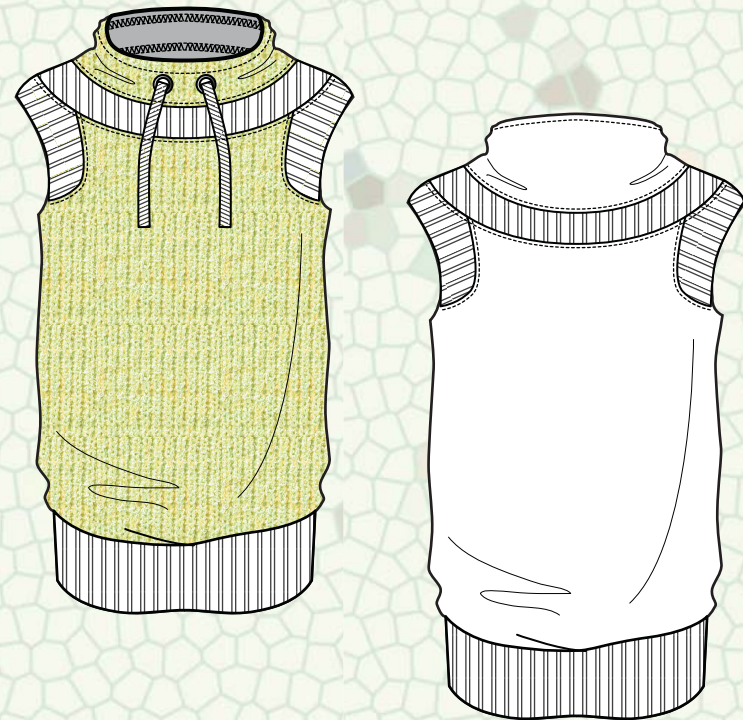

“ Rapture ” Spring Summer 2014
 Earth & Sky Collection
 Womens

Style # ES_W_01
 Sporty style Warm-up tanktop
 - Contrast rib trim, String trim at front neck
 - Slim Fit

Style # ES_W_02
 Sporty hoody sweater
 - Short Sleeve with slip stitch
 - String trim at front neck

Style # ES_W_03
 Sporty Zip pocket sweater
 - Crew neck style, Set-in sleeve
 - Zip pockets at front