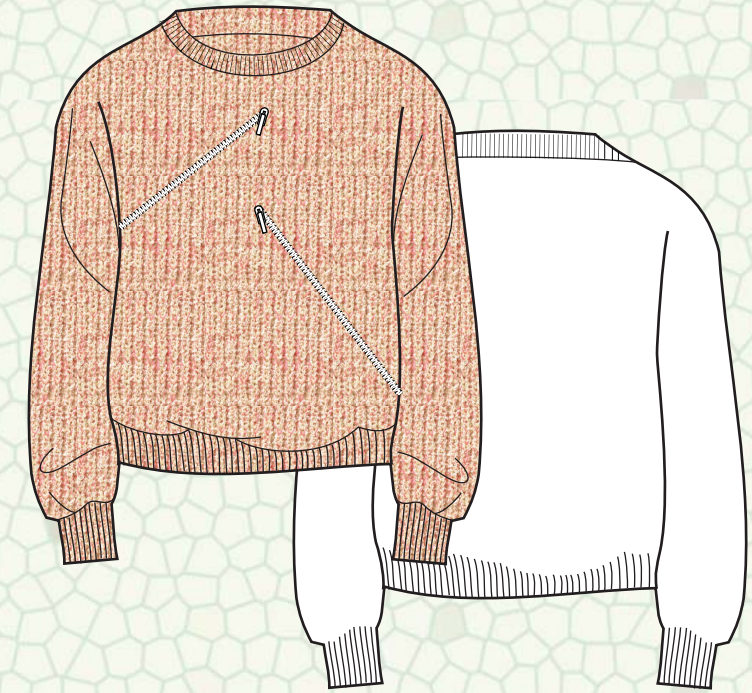

“ Rapture ” Spring Summer 2014
 Earth & Sky Collection
 Womens

Style # ES_W_01
 Sporty style Warm-up tanktop
 - Contrast rib trim, String trim at front neck
 - Slim Fit

Style # ES_W_02
 Sporty hoody sweater
 - Short Sleeve with slip stitch
 - String trim at front neck

Style # ES_W_03
 Sporty Zip pocket sweater
 - Crew neck style, Set-in sleeve
 - Zip pockets at front