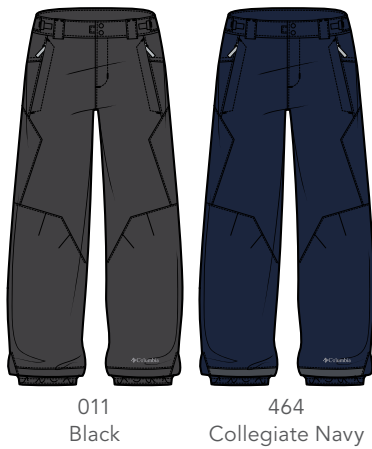

**WM1053 1561181**  
Bugaboo™ Interchange Jacket

**SM8360 1481851**  
Bugaboo™ II Pant

**SM8386 1521421**  
Ridge 2 Run™ II Pant

**WM3260 1557531**  
Gate Racer™ Softshell