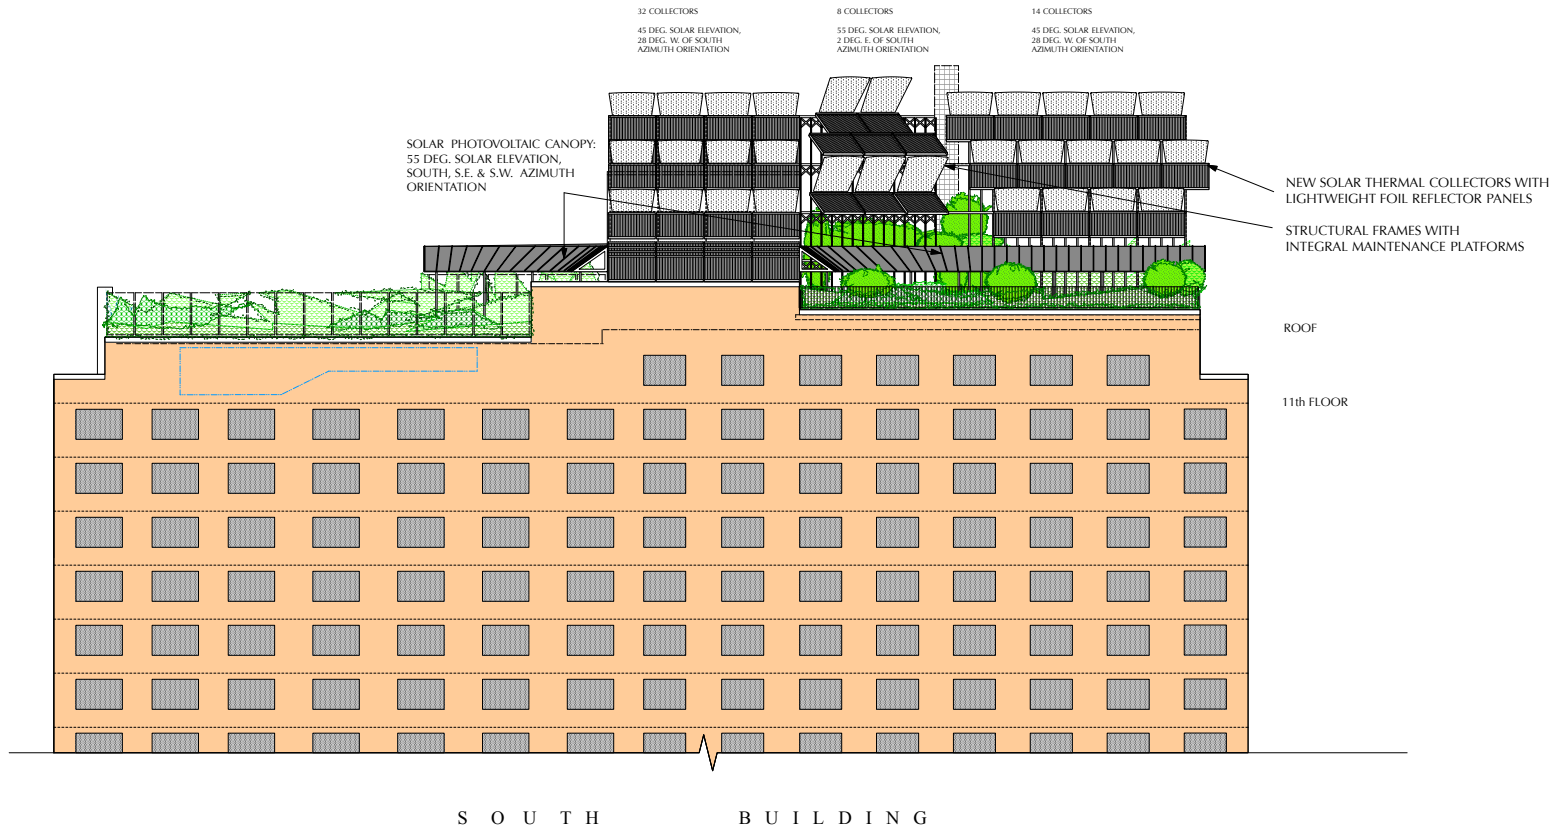

SOUTH BUILDING SOLAR ARRAY :

54 SOLAR THERMAL COLLECTORS
1000 S.F. PHOTOVOLTAIC CANOPY

HOLIDAY INN MIDTOWN
440 WEST 57th STREET NY, NY
Solar Energy Installation

SOUTH ELEVATION Preliminary Proposal
of SOUTH BUILDING 4/20/10