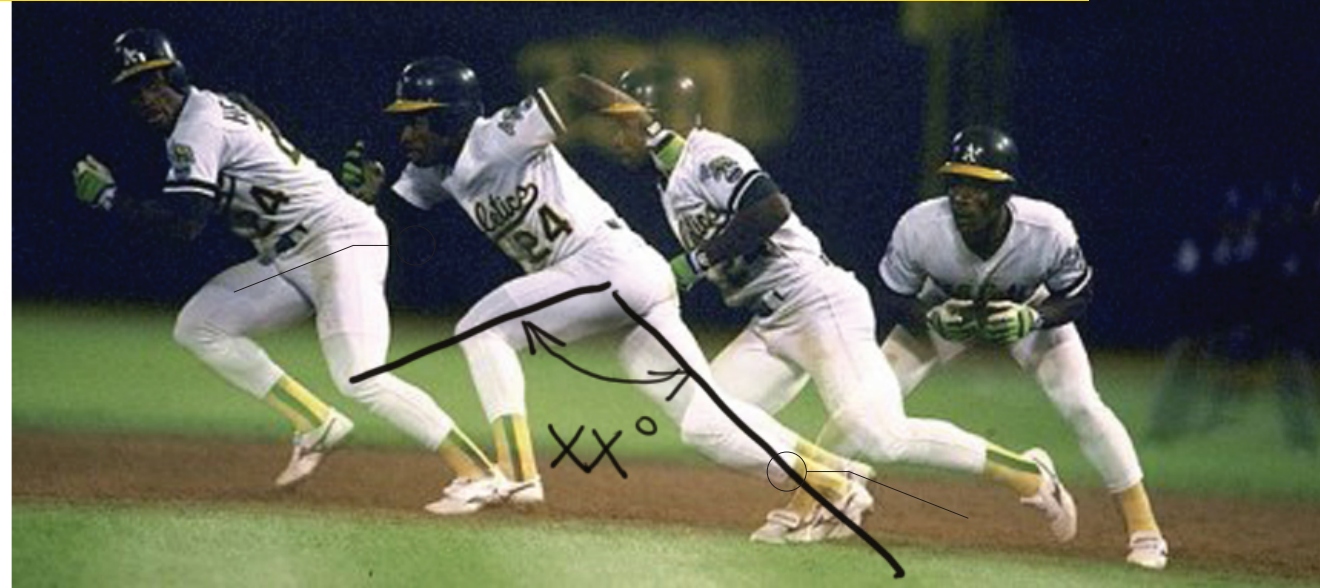

BASEBALL PANT

UNLIMITED RANGE OF MOTION

TPU SHELL

EVA SUB PAD

MESH PANEL