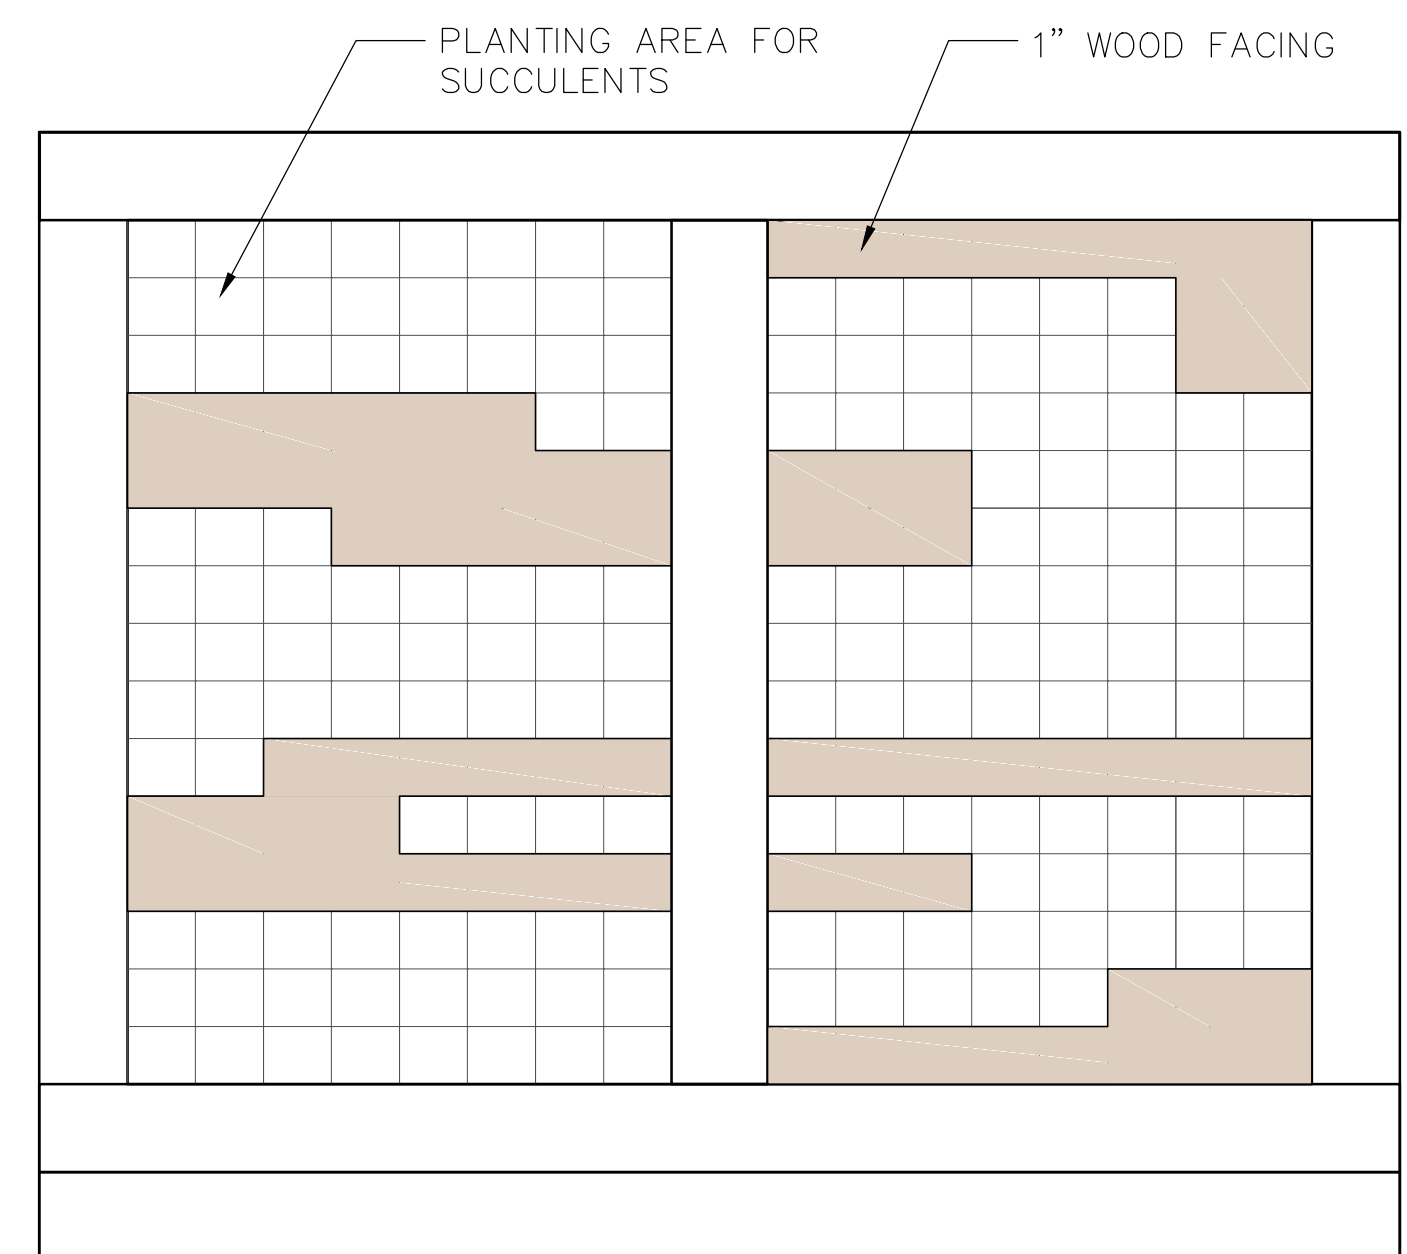

1 SUCCULENT GREENWALL  
FRONT ELEVATION SCALE: 1"=1'-0"

2 SUCCULENT GREENWALL  
SIDE ELEVATION SCALE: 1"=1'-0"

3 GREENWALL PATTERN  
WOOD & SUCCULENTS SCALE: 3/4"=1'-0"