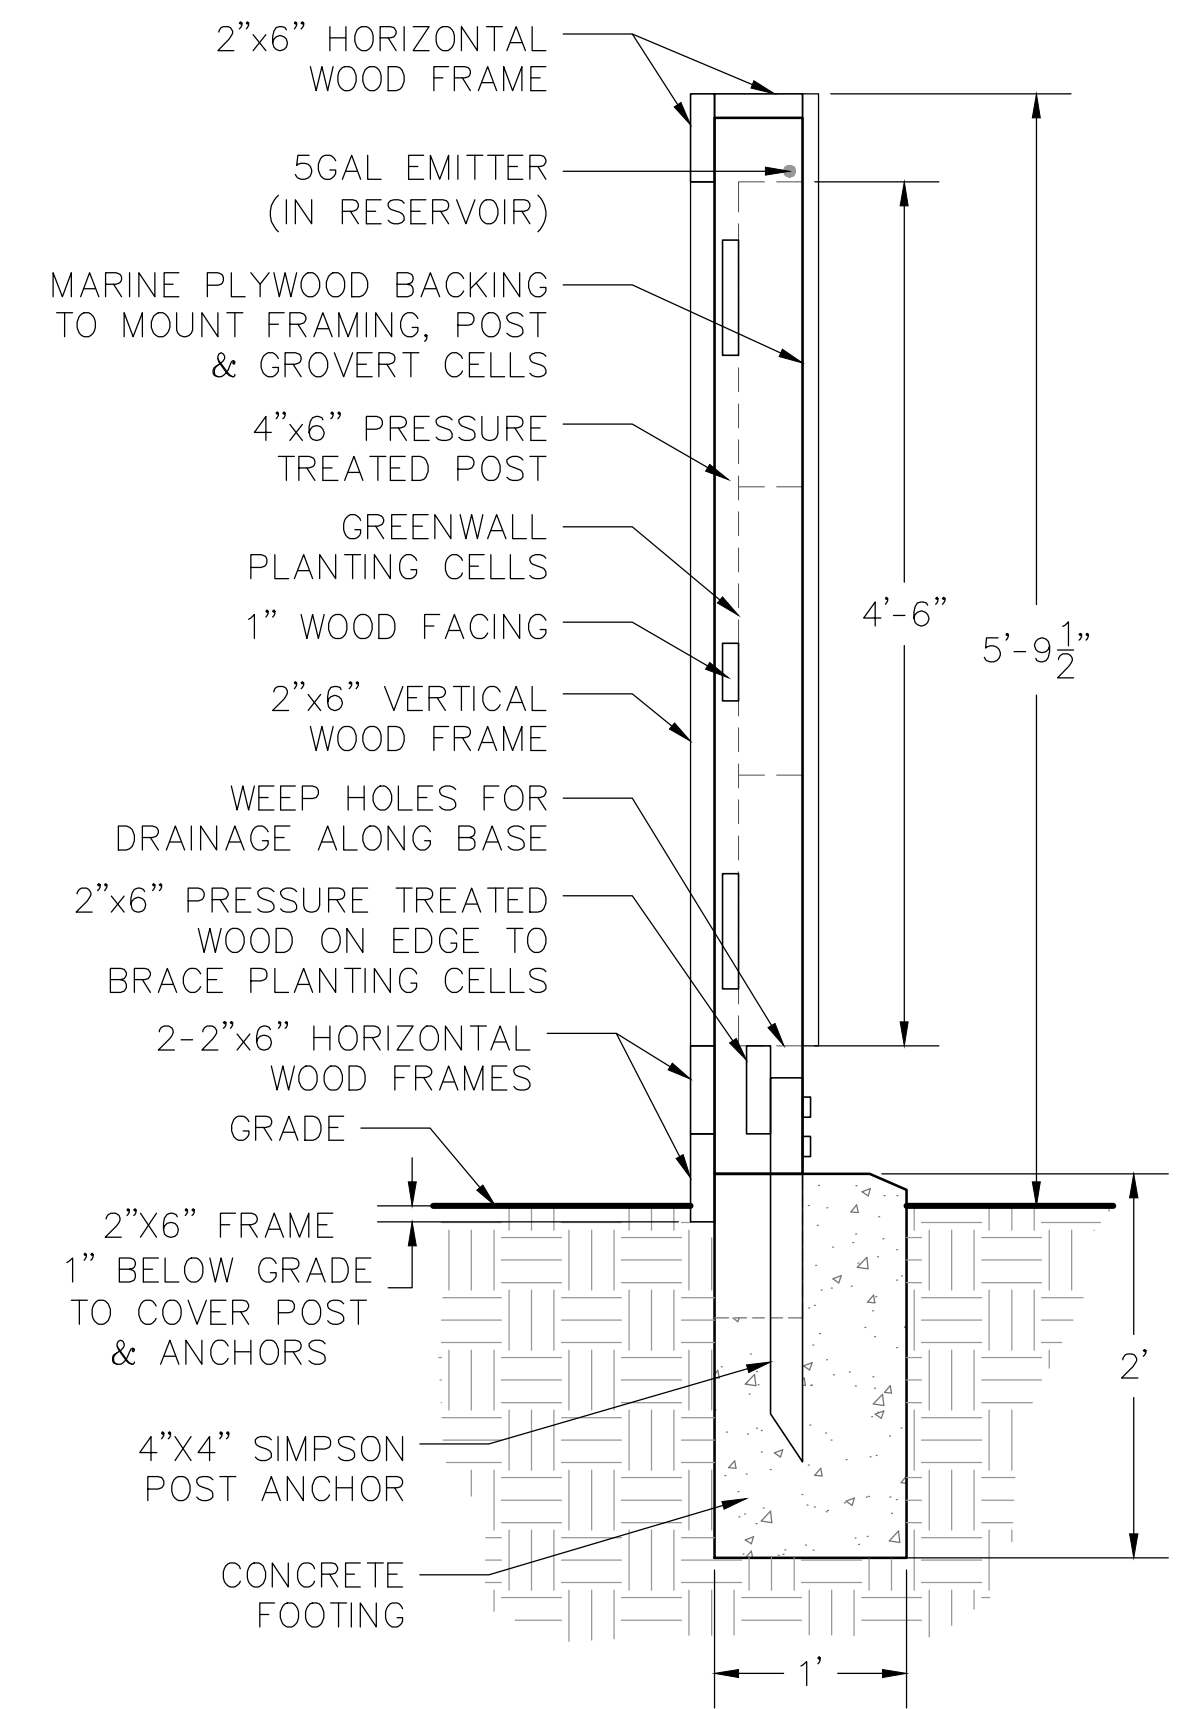

1 SUCCULENT GREENWALL  
FRONT ELEVATION SCALE: 1"=1'-0"

2 SUCCULENT GREENWALL  
SIDE ELEVATION SCALE: 1"=1'-0"

3 GREENWALL PATTERN  
WOOD & SUCCULENTS SCALE: 3/4"=1'-0"