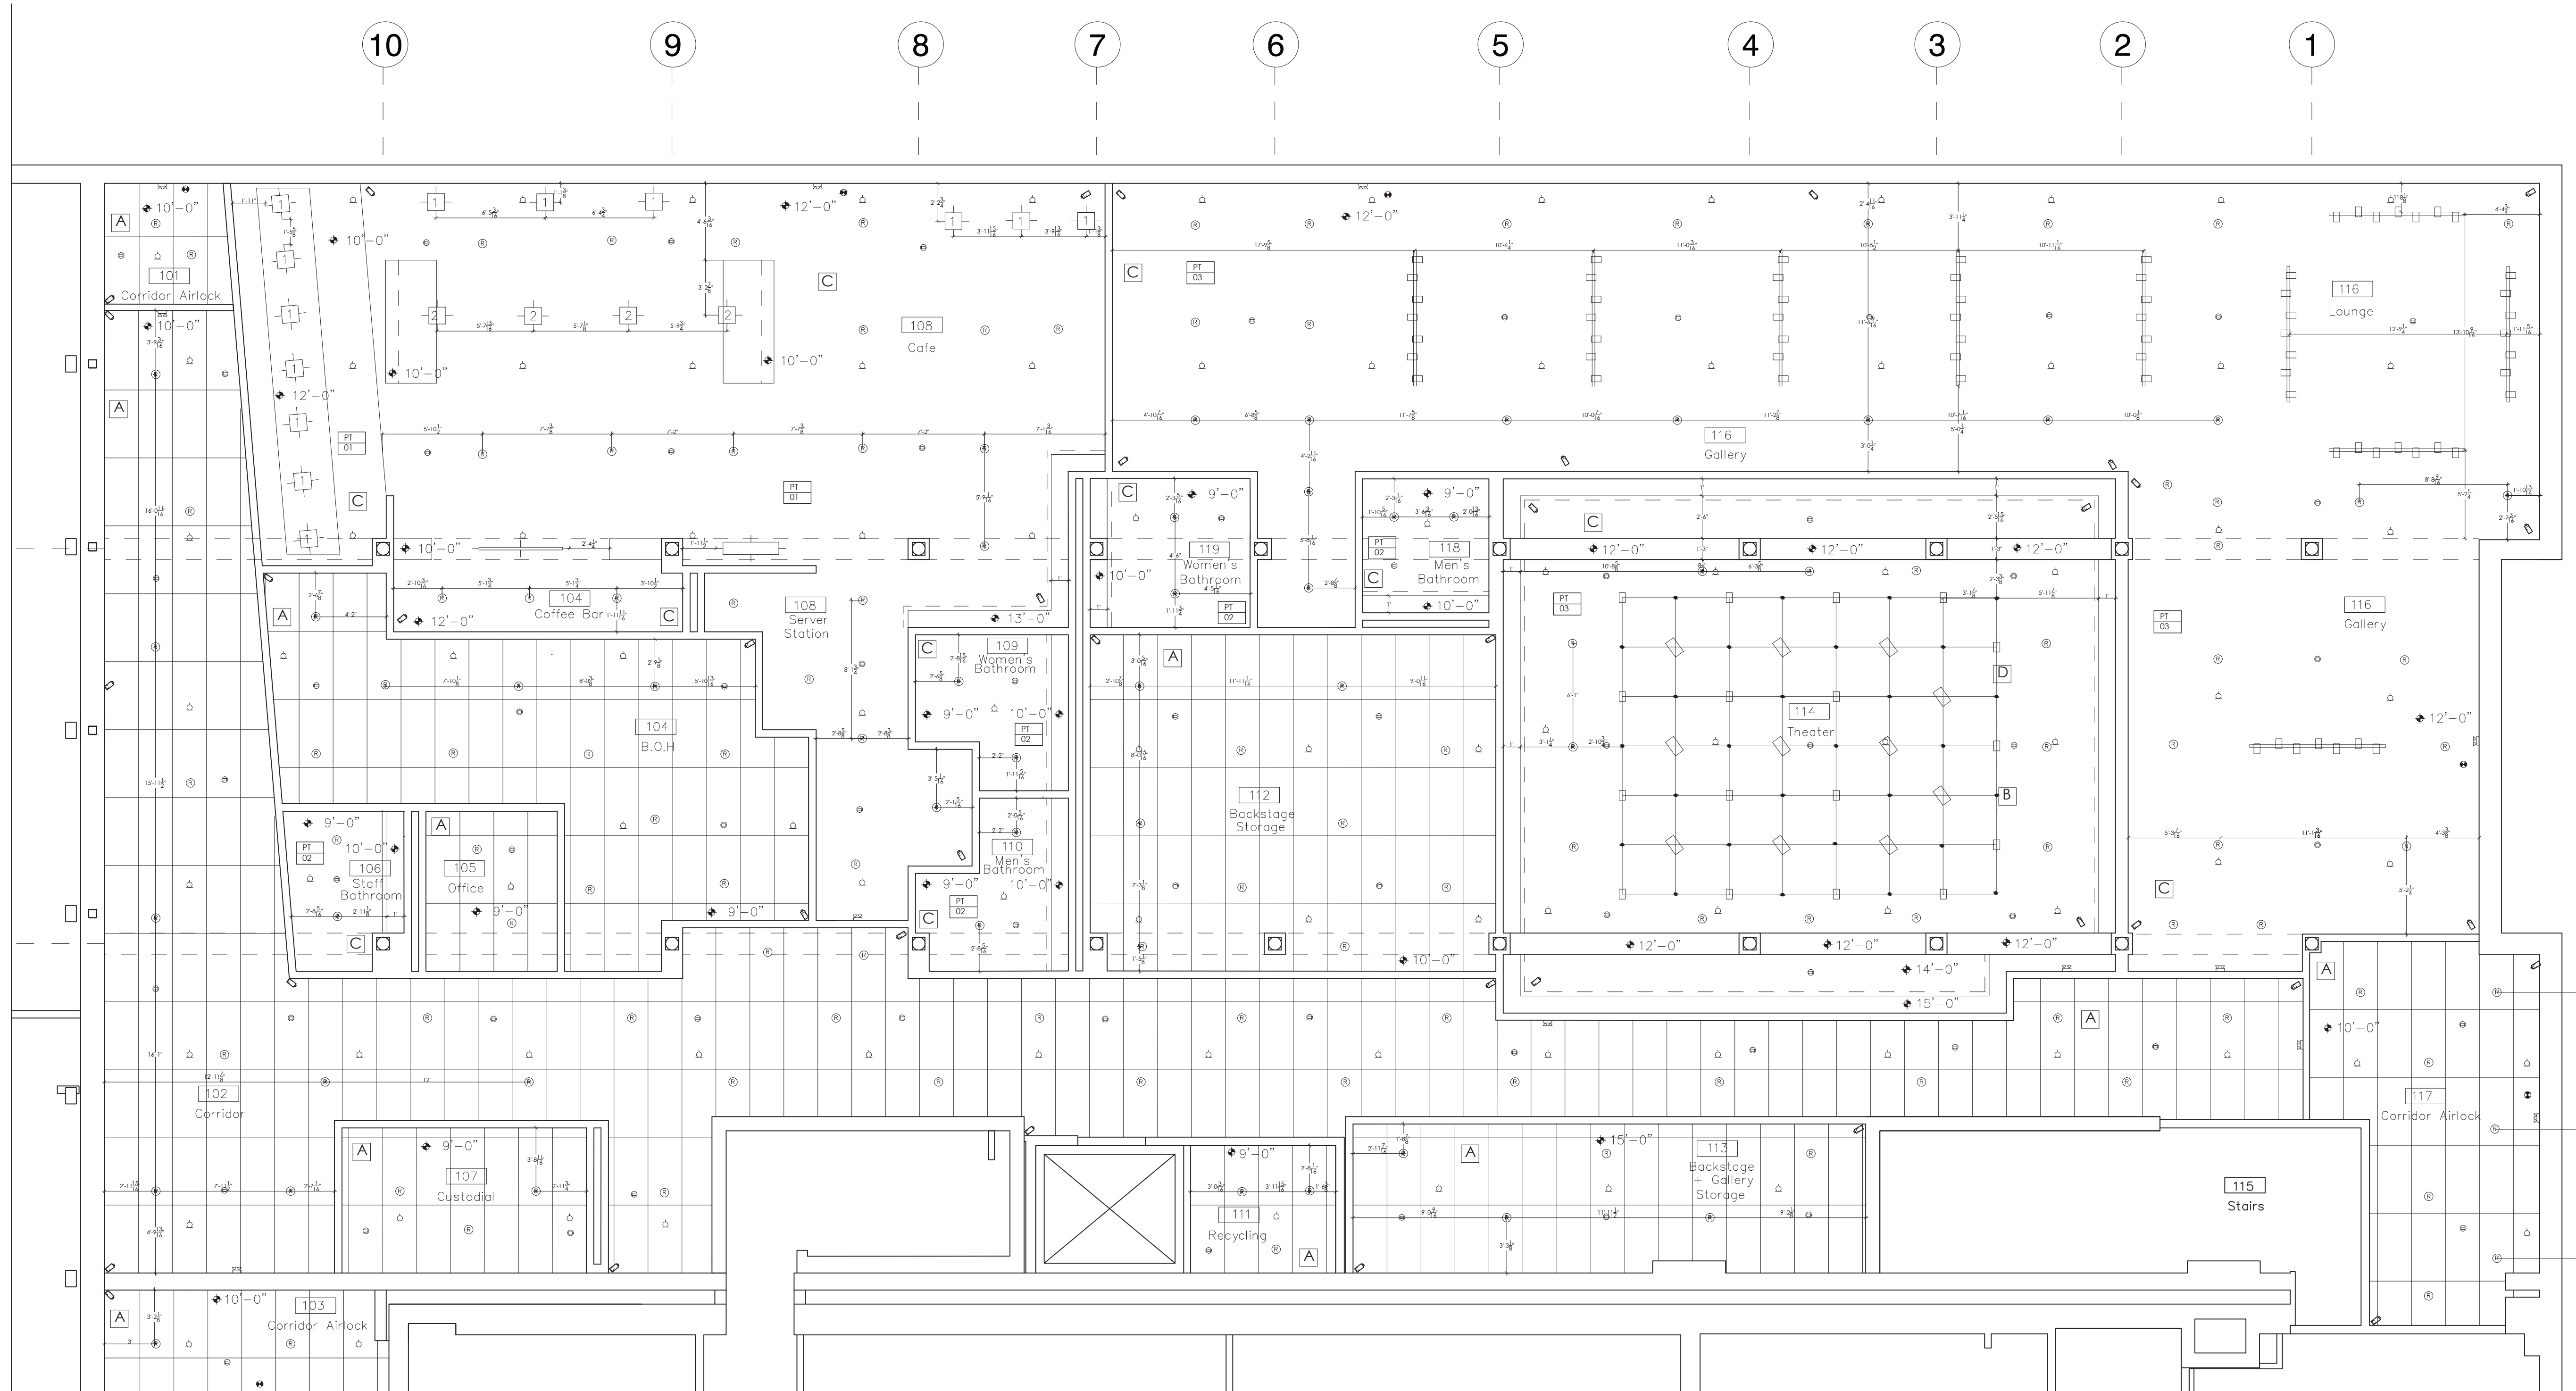

Legend

- [PT 01] Sherwin Williams Latte (eggshell) #6108
- [PT 02] Sherwin Williams White (flat) #A61W00153
- [PT 03] Sherwin Williams Black of Night (eggshell) #6993
- ⬆ Ceiling height notation
- ⊕ North indication
- [XXX] Room number and title
- (X) - - Structural Lines

Key Plan: Pike Place

Scale

3/16" = 1'-0"

Drawing Title

First Floor Reflected Ceiling Plan

Drawing Number

A-2

Symbol	Description	Name	Manufacturer	Product/ Model #	Wattage
[C]	Camera N.I.C	Vadilio Color Video Camera	Sony	EVJHD1	-----
[E]	Emergency Lighting	Exit Emergency Lighting sign	Lighting Components of NY	TCP 20784	4
[S]	Smoke Deflector	Dual Sensor DC Pwr Smoke Alarm	First Alert	SA320CN	-----
[M]	Microphone	Cardioid Condenser Hanging Microphone	Audio Technica	UB53R	-----
[E]	Exit Sign	Lumapro	Grainger	6CGL5	2.5
[S]	Sprinkler	Pendant Sprinkler Head	Brooks	BRO34 SP	-----
[T]	Track Lighting	Line Voltage Track Lighting	WAC	HTK-704	1000
[P]	Pendant Light	Small Clavius Square Pendant	AXO Light	SPCLAVIP	60
[P]	Pendant Light	Square Boon Light	by Moooi	MOI-SquareBoon	60
[P]	Pendant Light	long & hard suspension lamp	Flos	FU338050	20
[P]	Pendant Light	Clavius Linear Suspension	AXO Light	SPCLAVIUFLE	39
[R]	Recessed Can Light	LED 411 Downlight	WAC	HR-LED411	111/18
[C]	Cove Lighting	Concealed White LED	Philips Lightolier	CWL400612	4
[T]	Theater Lighting	Quartz Focusing Fresnels	Altman	165Q	750