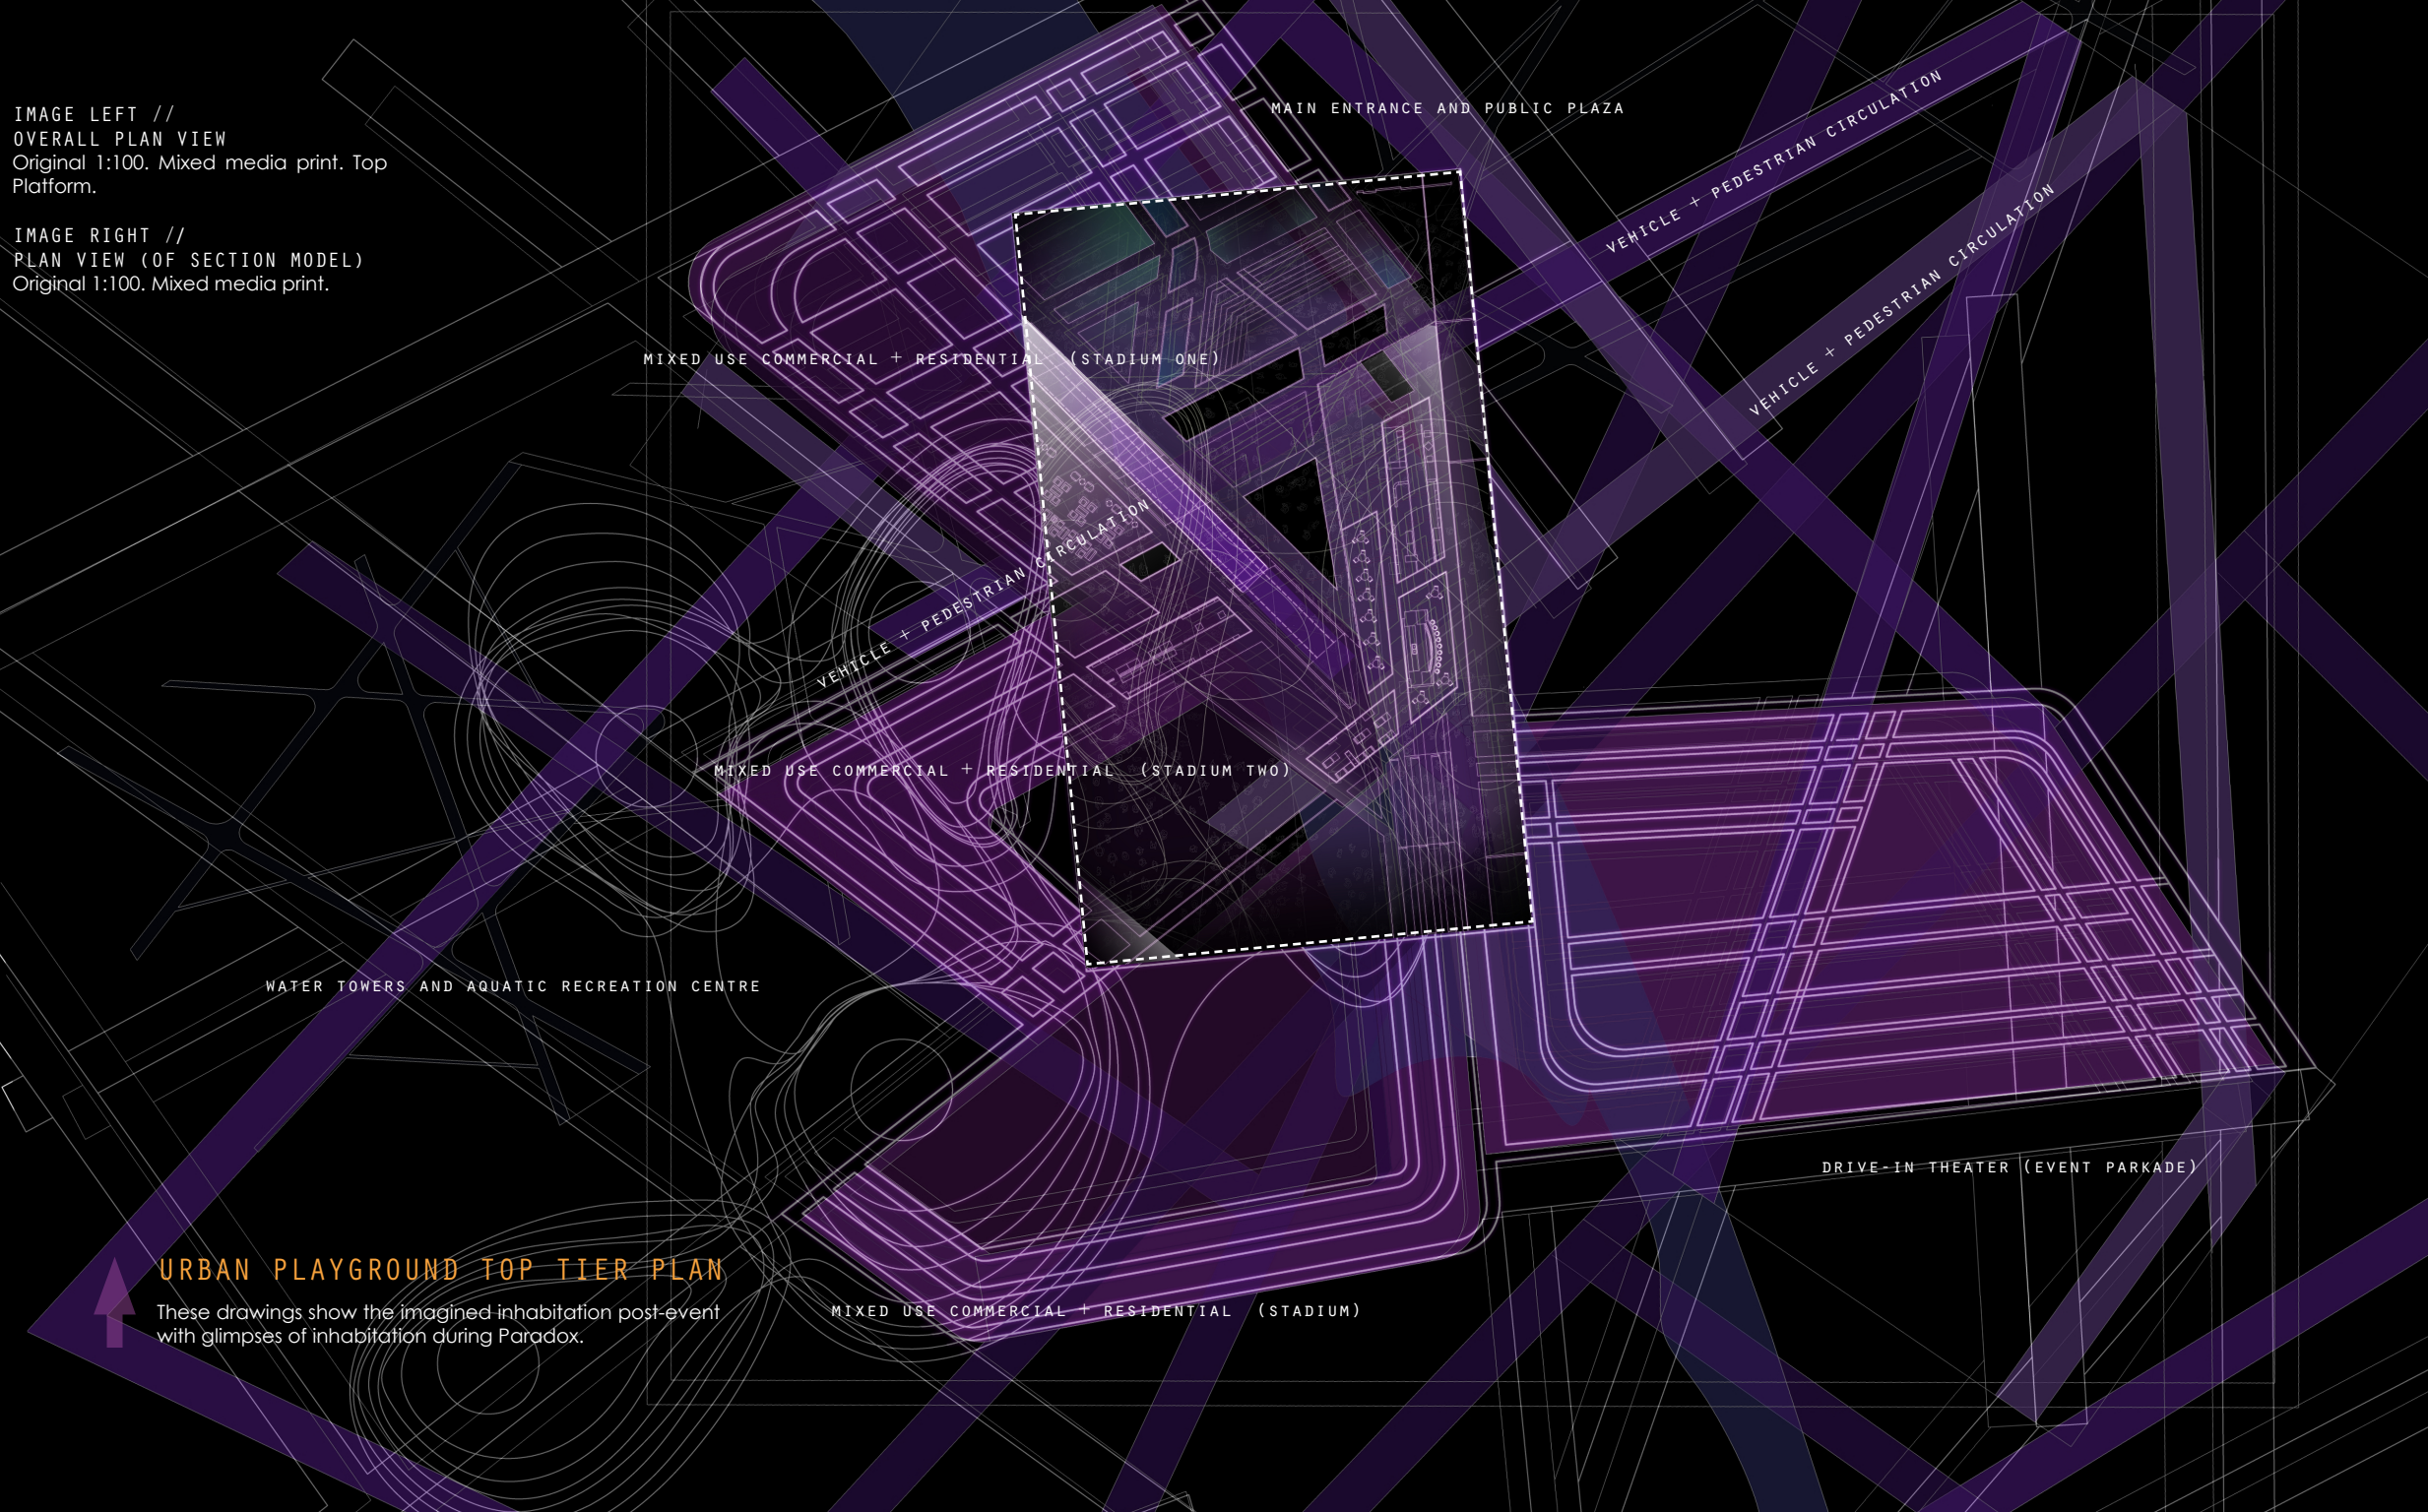

IMAGE LEFT //
OVERALL PLAN VIEW
Original 1:100. Mixed media print. Top
Platform.

IMAGE RIGHT //
PLAN VIEW (OF SECTION MODEL)
Original 1:100. Mixed media print.

URBAN PLAYGROUND TOP TIER PLAN

These drawings show the imagined inhabitation post-event with glimpses of inhabitation during Paradox.