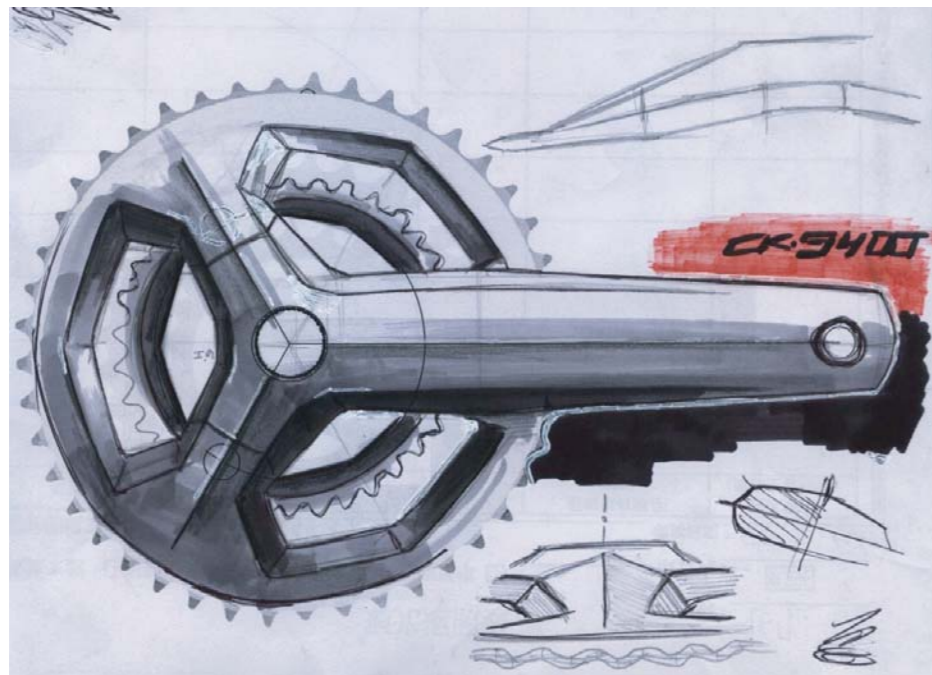

*K-Force Light 386 - carbon crank*

*Inigo Gisbert - Industrial Designer*