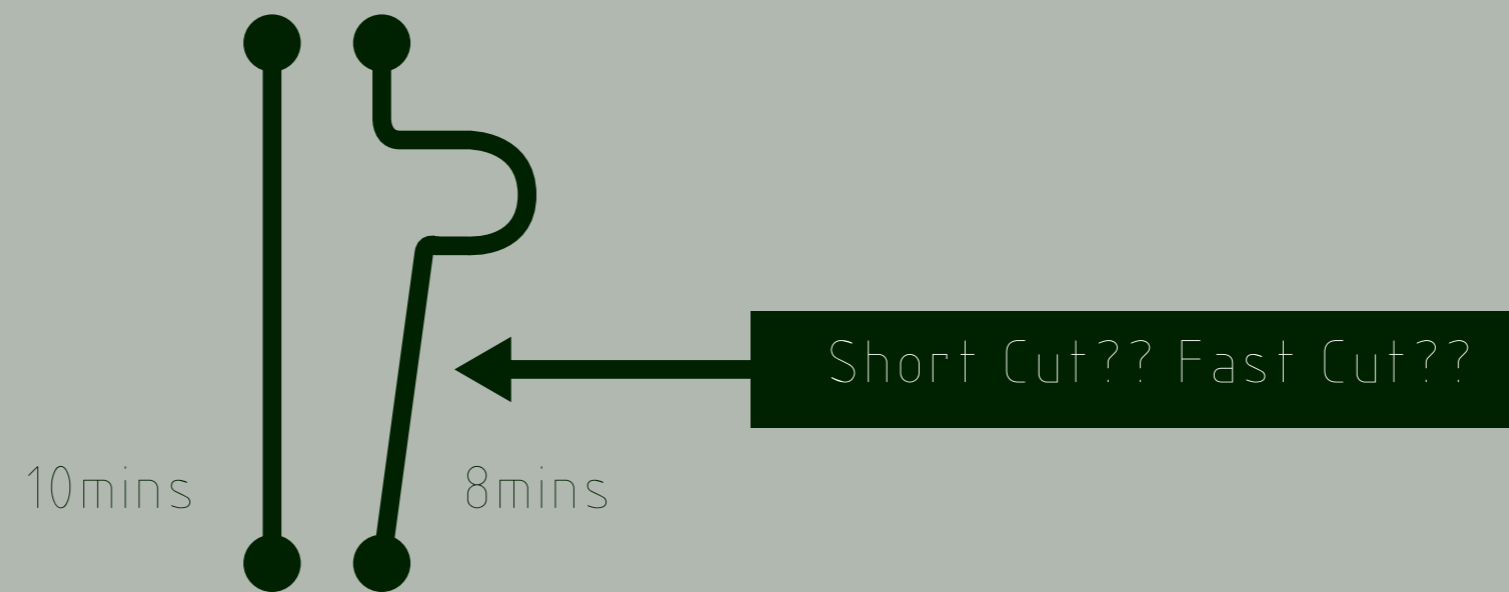

Short cut is :

A path which takes a shorter time compare with normal path

but it doesn't means a shorten of distance

For resident, shortcut = normal path?

For non-resident, = fast cut