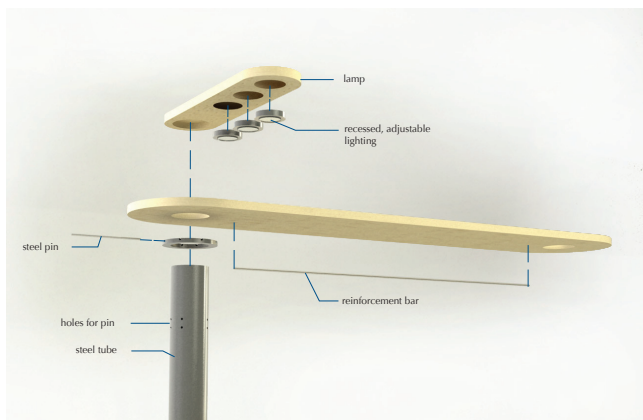

Pivot; a modular work unit in wood & metal

This racking system allows you to organize items and can also divide a living or work space. The racks are easy to assemble and take on a variety of configurations. The system is free-standing, independent of external support. The racks are portable, and the system is easily assembled in any desired configuration in a fixed place. The configurations can be situated in any plan, in any size living space; against a wall, as a room divider, or in a corner.

The pieces include two lengths of shelves, a desk table top, and the option of cabinets. The units pivot around central steel tubes, and are fixed at desired heights by locking a steel ring with a pin, allowing the shelf to rest. The tubes are capped with a flat lamp, and can carry a set of drawers under the desk. The units can pivot to any desired angle and configuration.

Exploded Detail

PIVOT

A MODULAR UNIT IN WOOD & METAL

Corner Unit

Wall Unit

Wall Unit

Space Divider