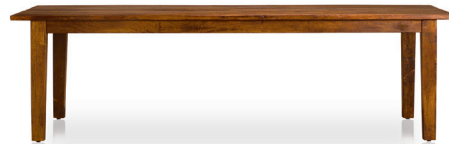

## Dining Tables/Chair/Stools/Benches

**High Dining Table**  
(Accommodates four Counter Stools)  
Open 48"dia.x36"h  
Closed 48"wx22"dx36"h

**65" Dining Table** (Seats six)  
65"wx38"dx29½"h

**82" Dining Table** (Seats eight)  
82"wx38"dx29½"h